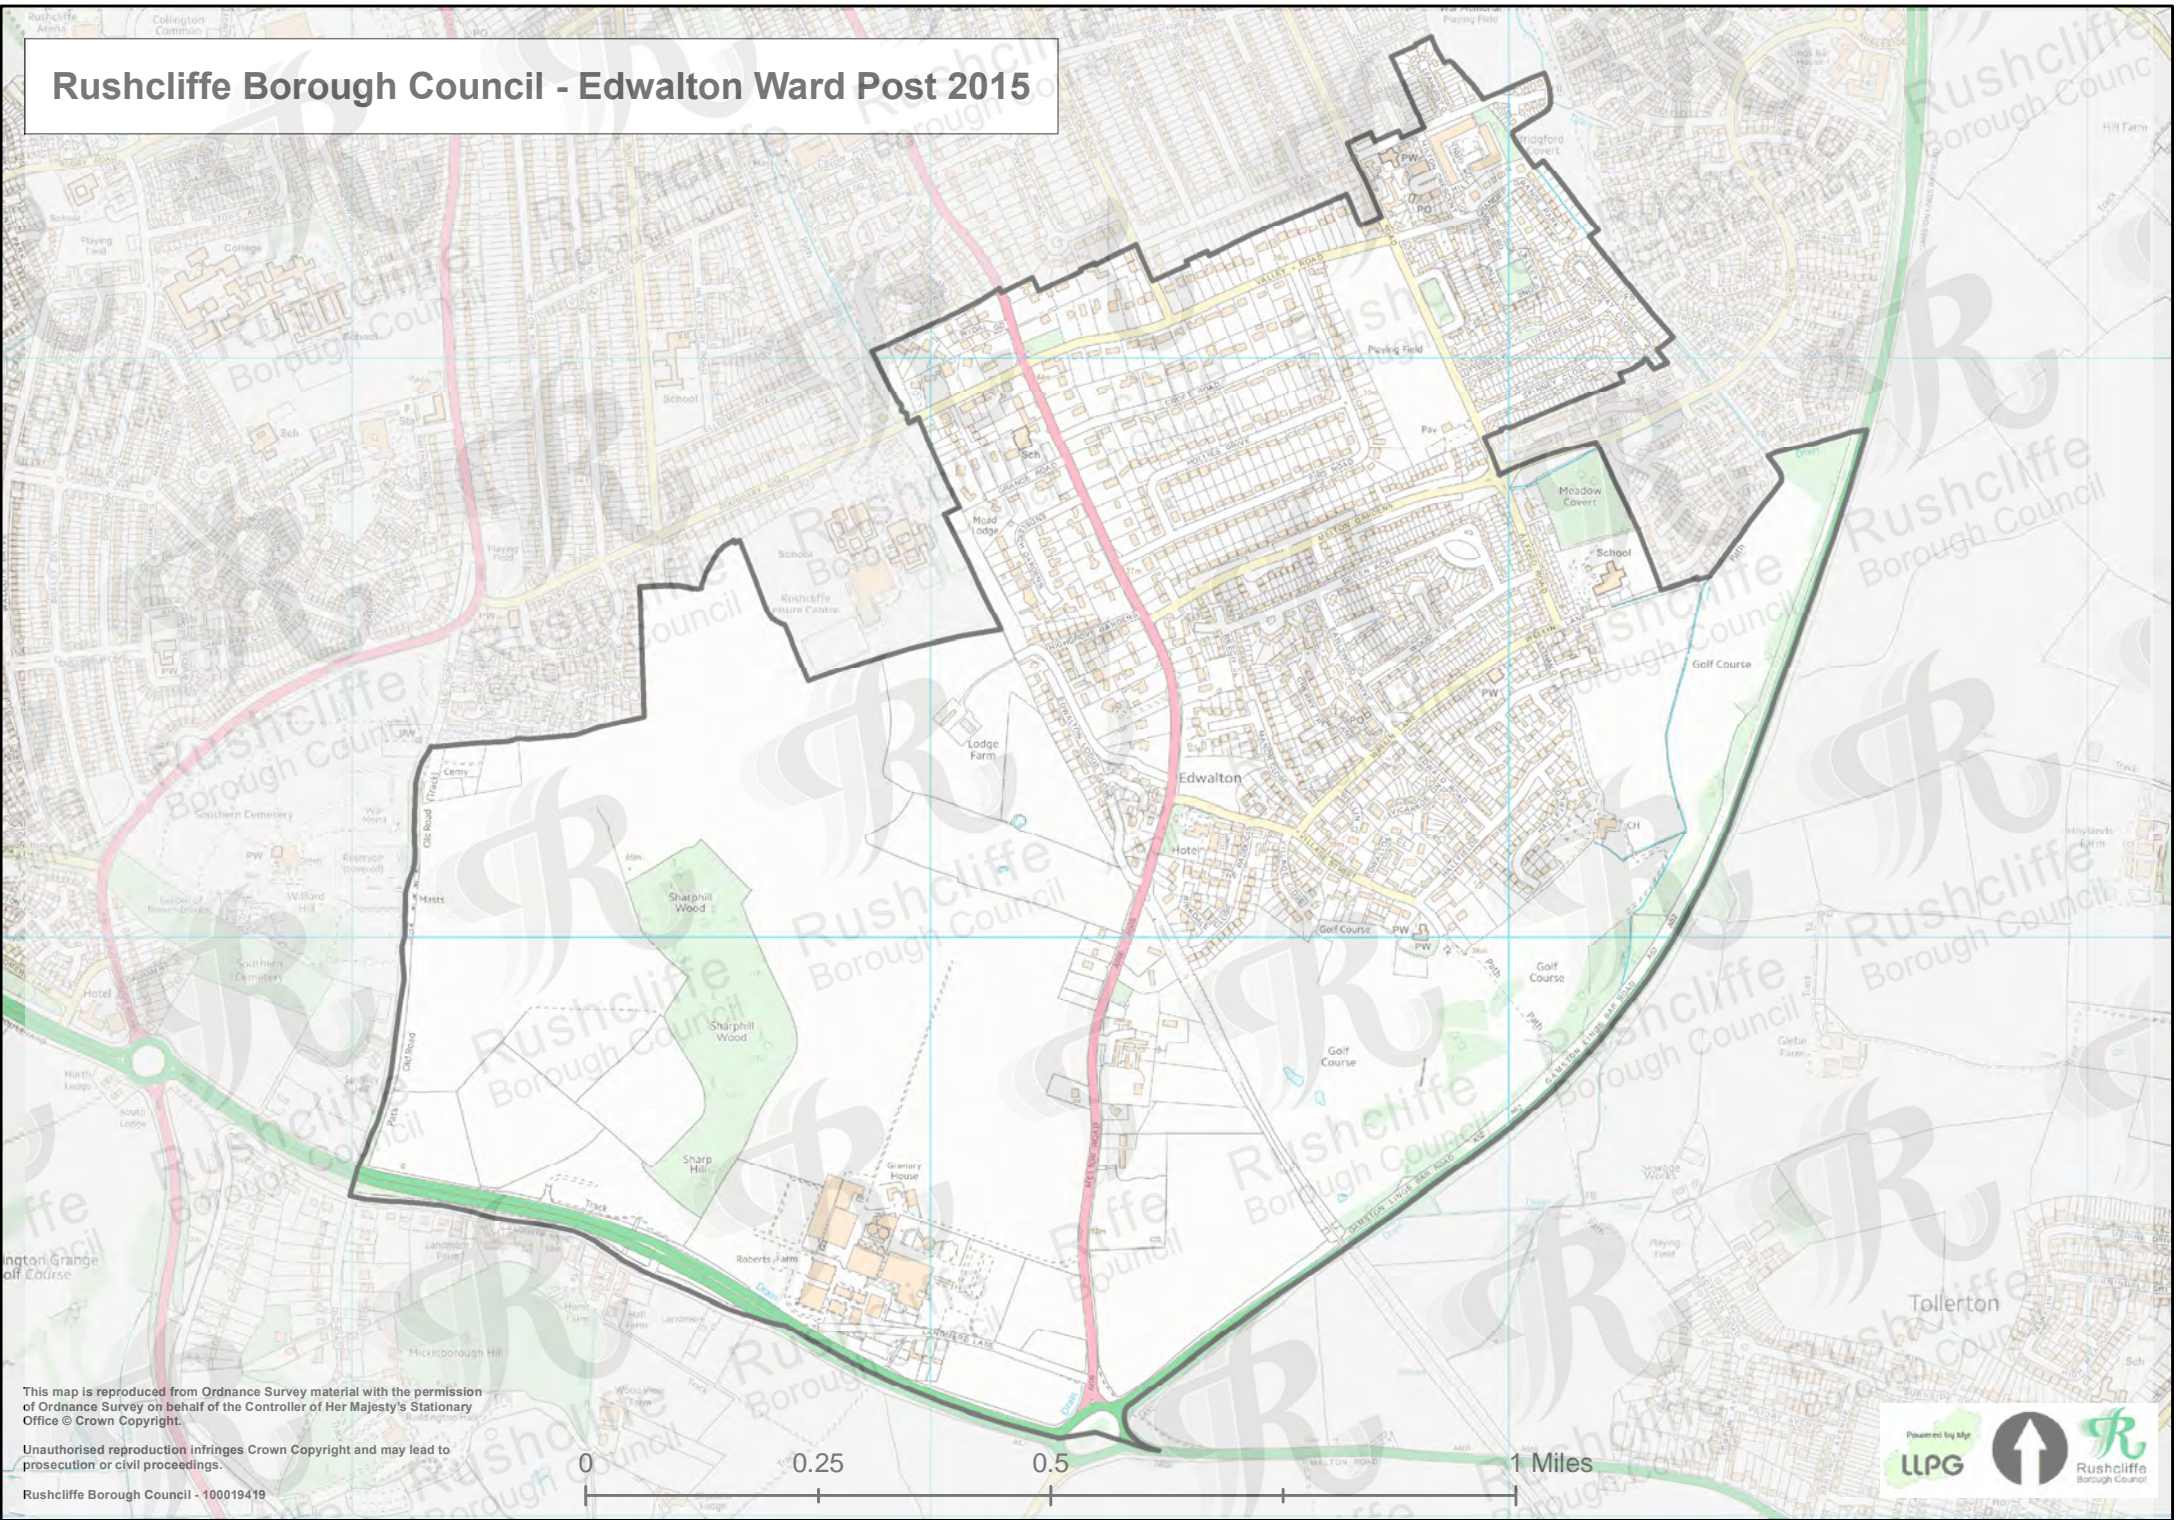

Rushcliffe Borough Council - Edwalton Ward Post 2015

This map is reproduced from Ordnance Survey material with the permission of Ordnance Survey on behalf of the Controller of Her Majesty's Stationary Office © Crown Copyright.

Unauthorised reproduction infringes Crown Copyright and may lead to prosecution or civil proceedings.

Rushcliffe Borough Council - 100019419