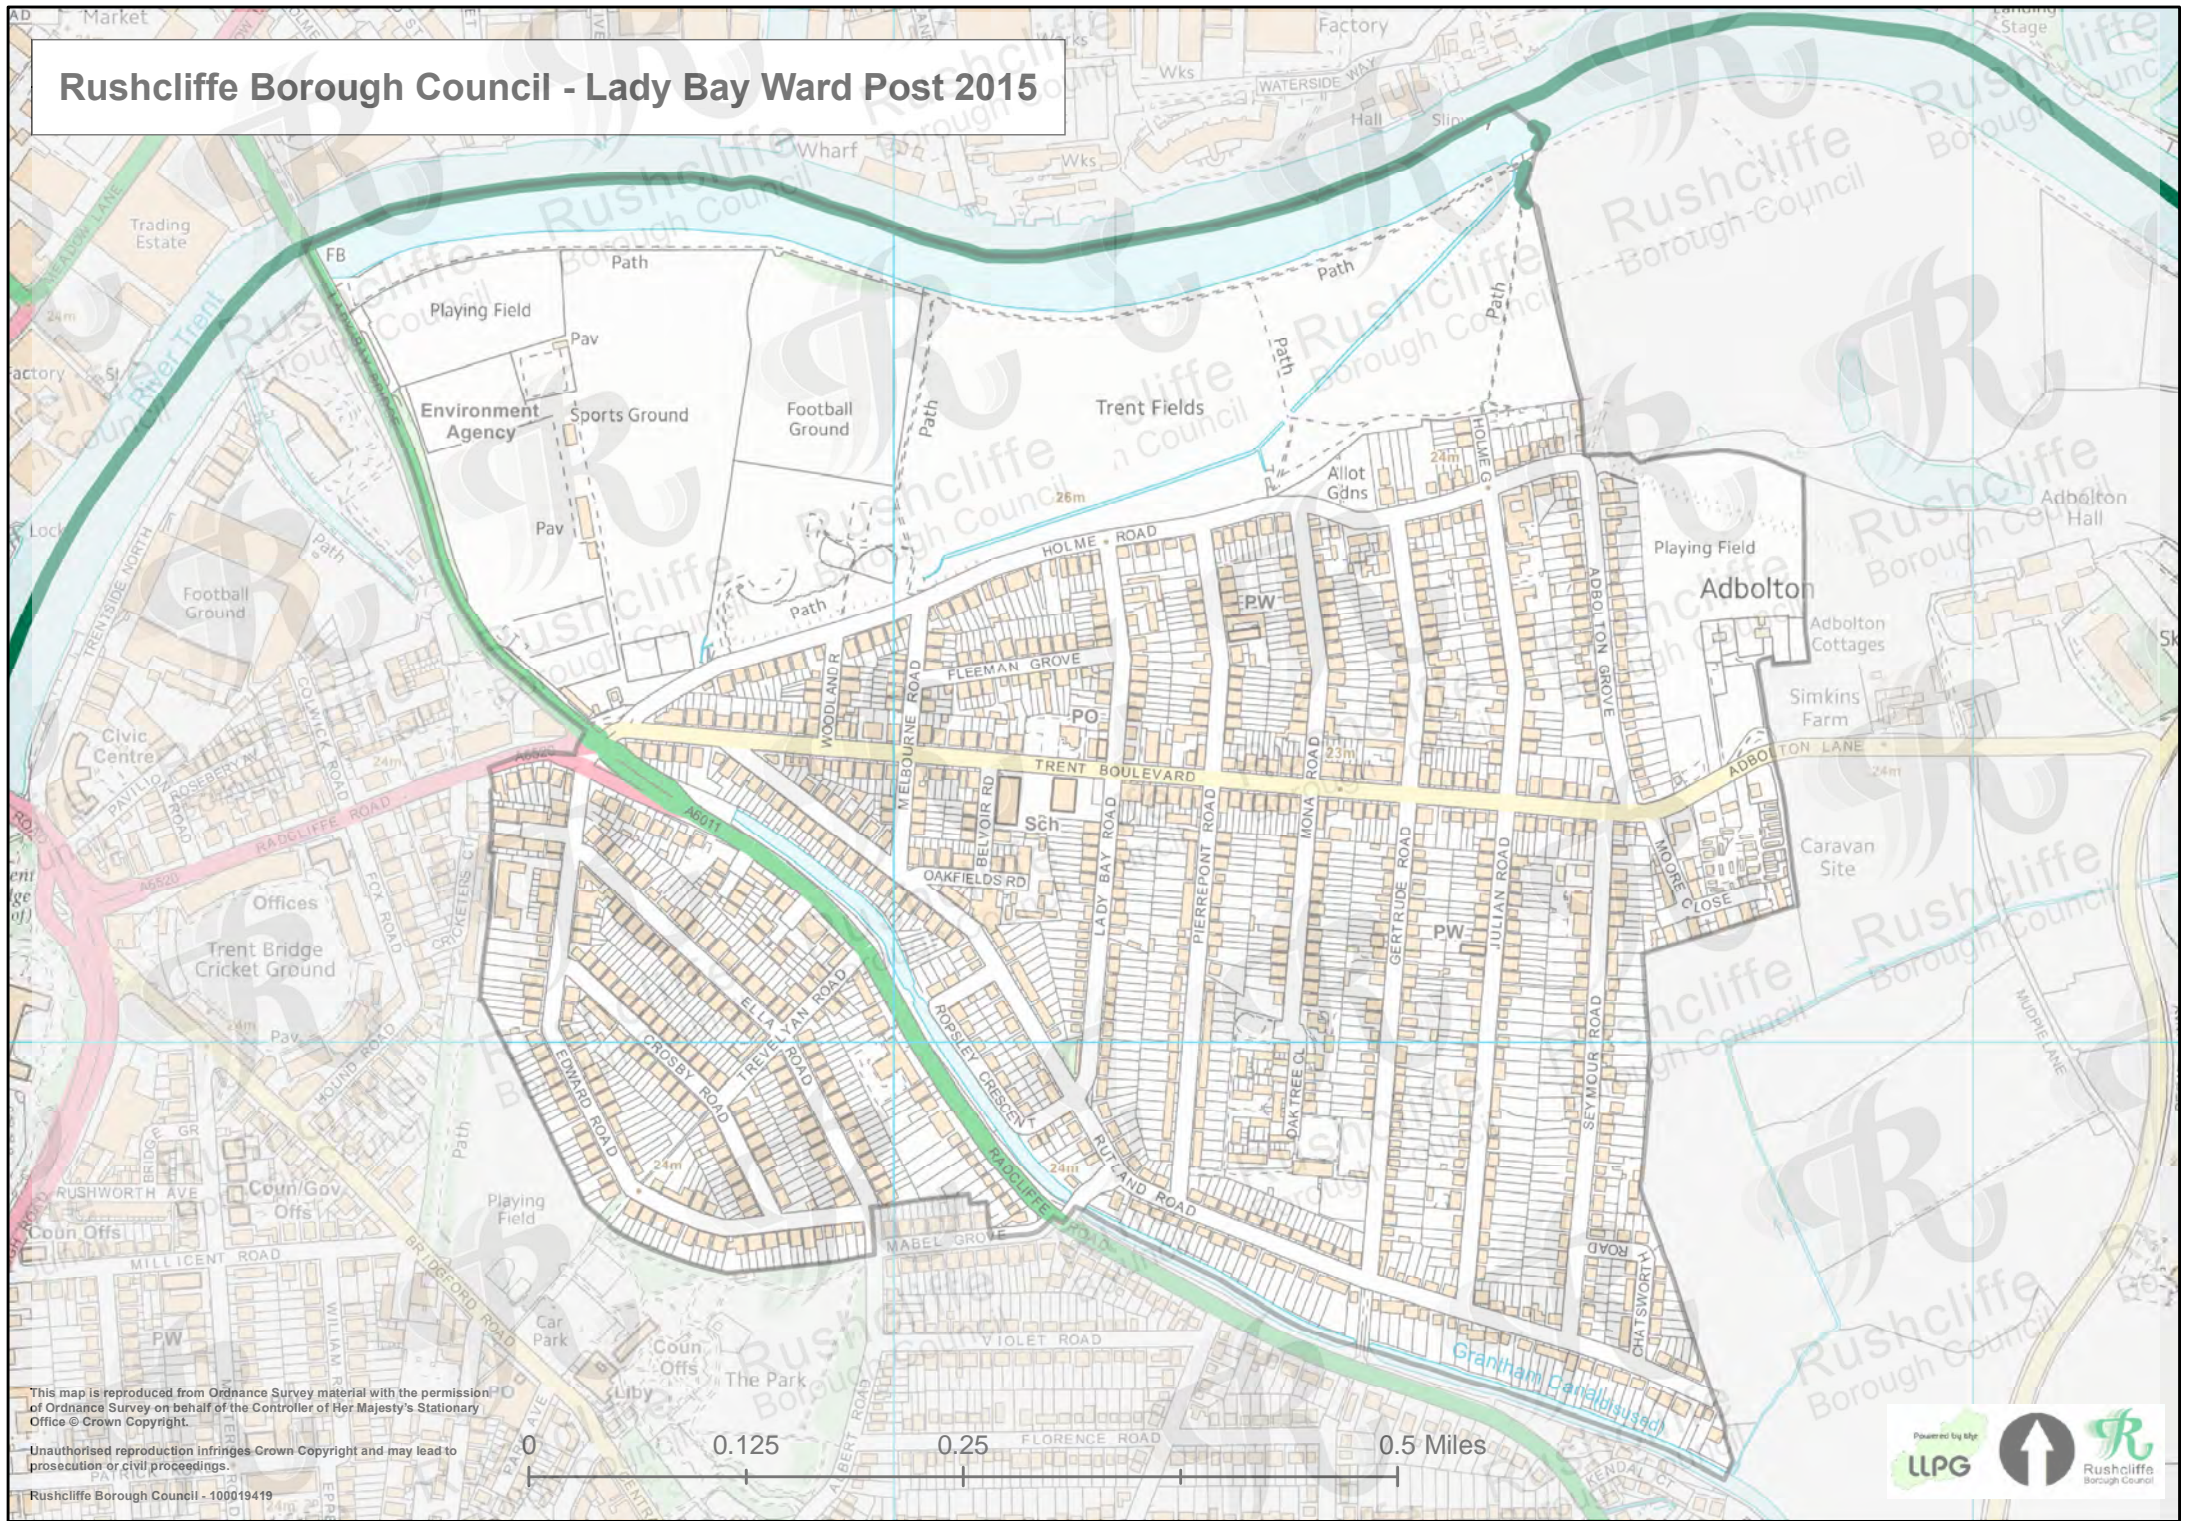

# Rushcliffe Borough Council - Lady Bay Ward Post 2015

This map is reproduced from Ordnance Survey material with the permission of Ordnance Survey on behalf of the Controller of Her Majesty's Stationary Office © Crown Copyright.

Unauthorised reproduction infringes Crown Copyright and may lead to prosecution or civil proceedings.

Rushcliffe Borough Council - 100019419