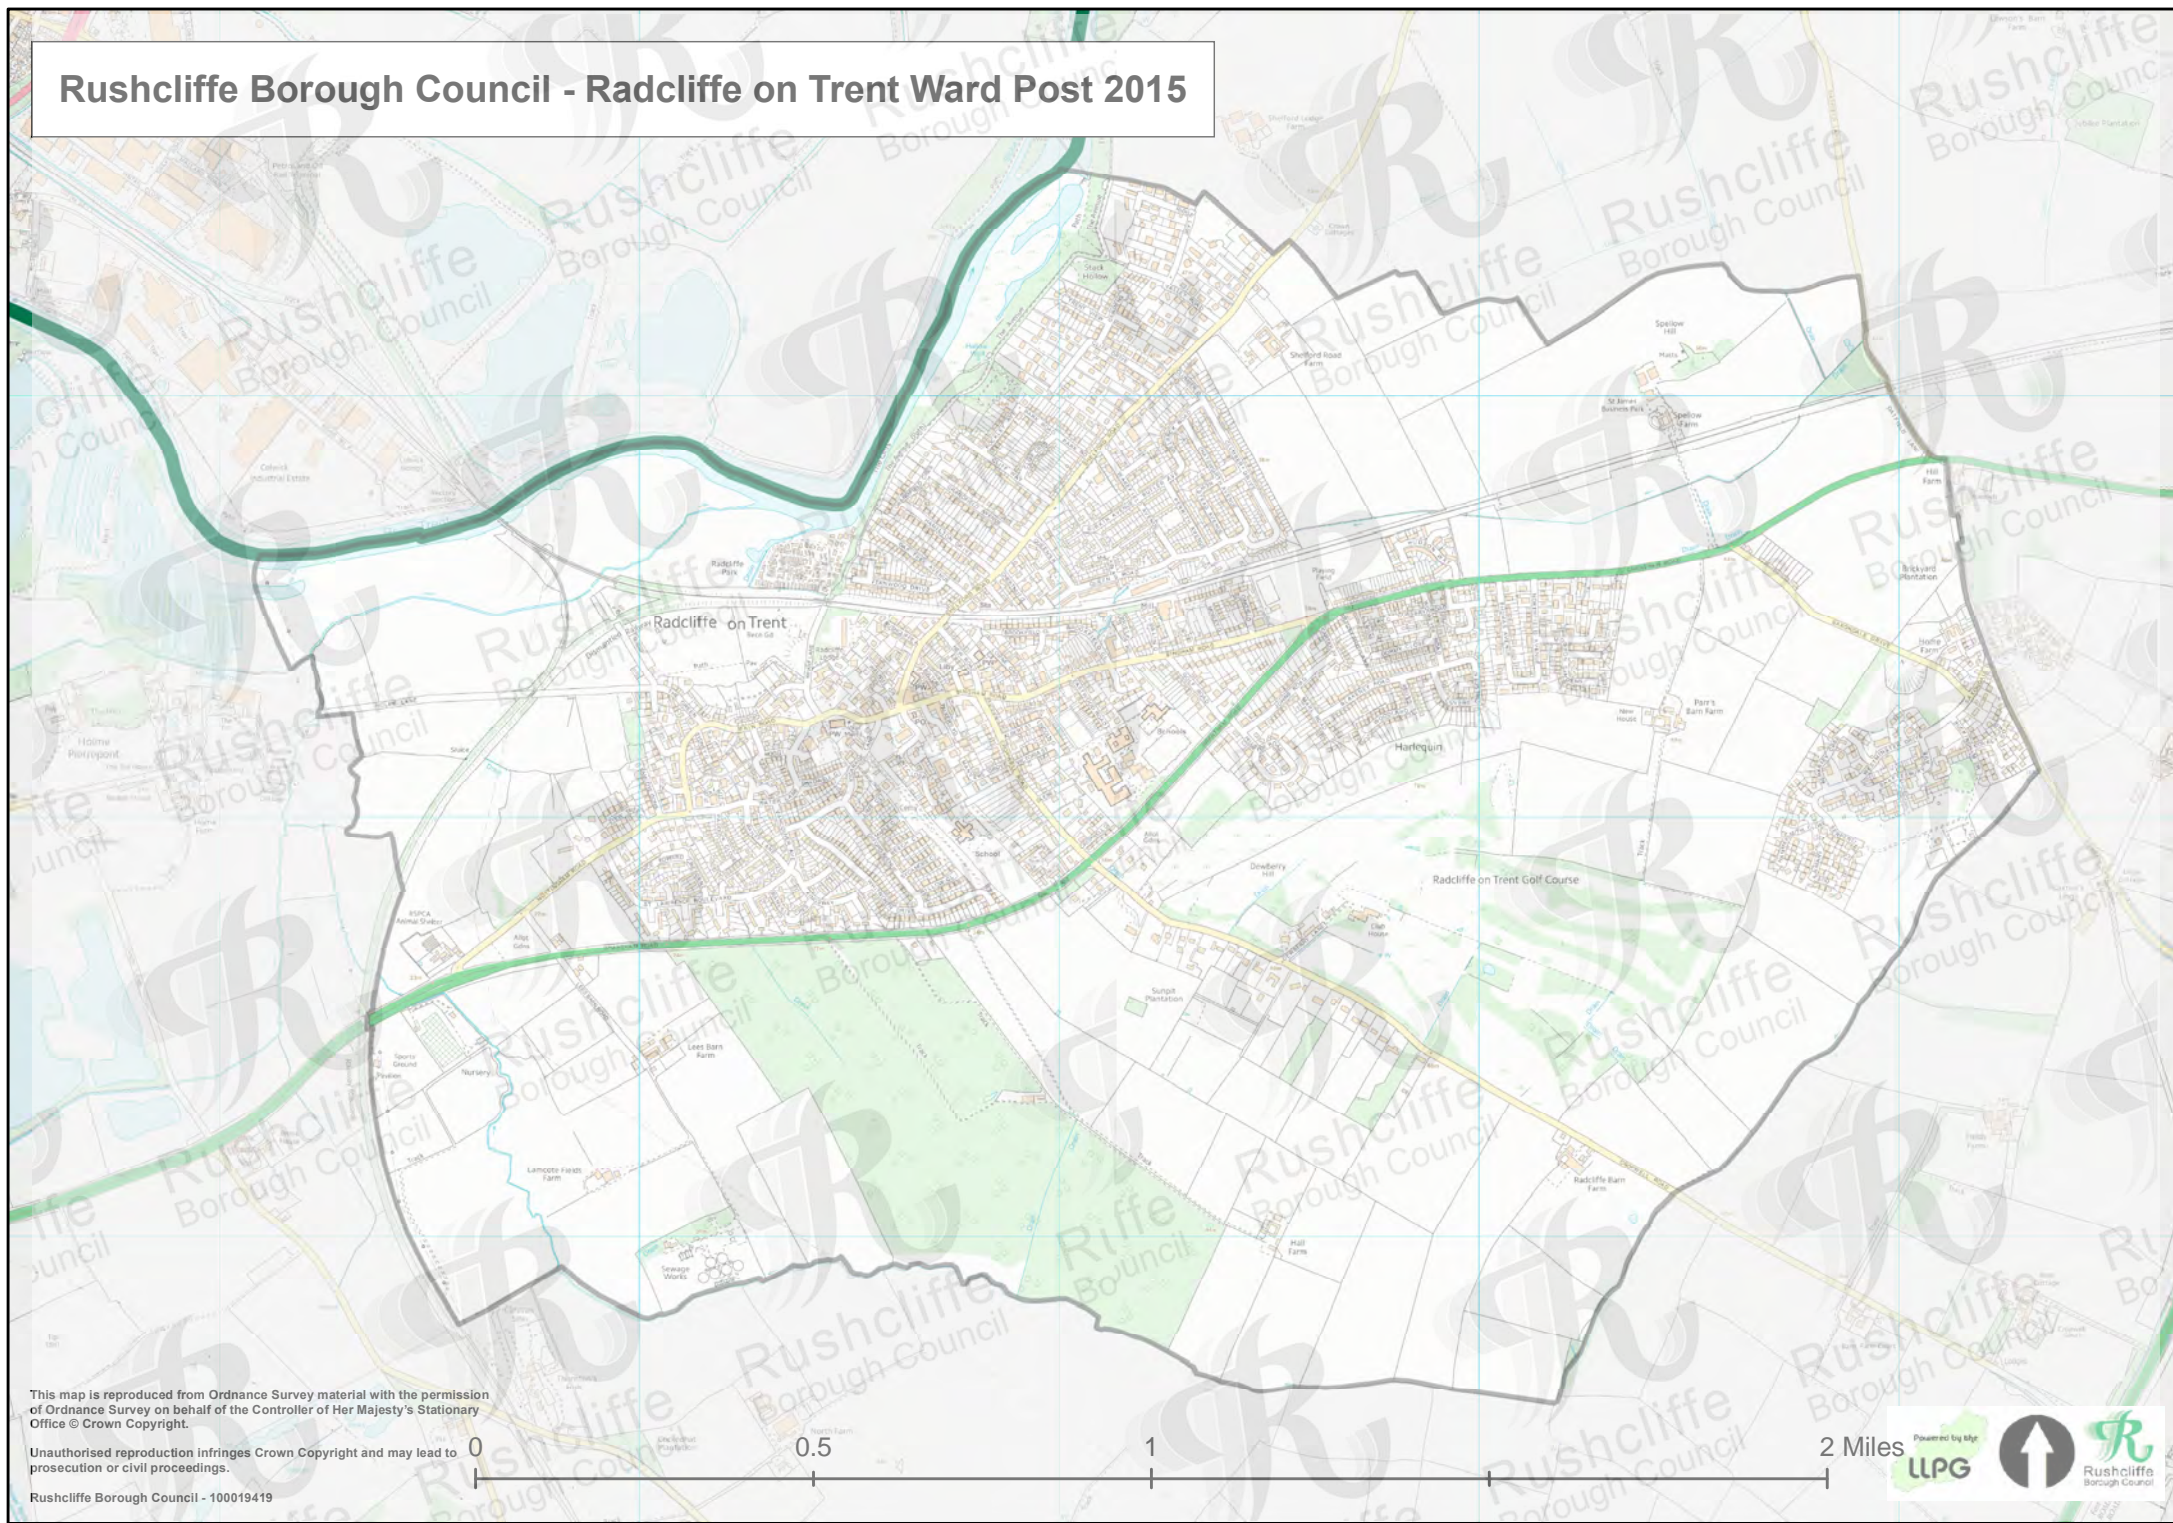

Rushcliffe Borough Council - Radcliffe on Trent Ward Post 2015

This map is reproduced from Ordnance Survey material with the permission of Ordnance Survey on behalf of the Controller of Her Majesty's Stationary Office © Crown Copyright.

Unauthorised reproduction infringes Crown Copyright and may lead to prosecution or civil proceedings.

Rushcliffe Borough Council - 100019419

2 Miles