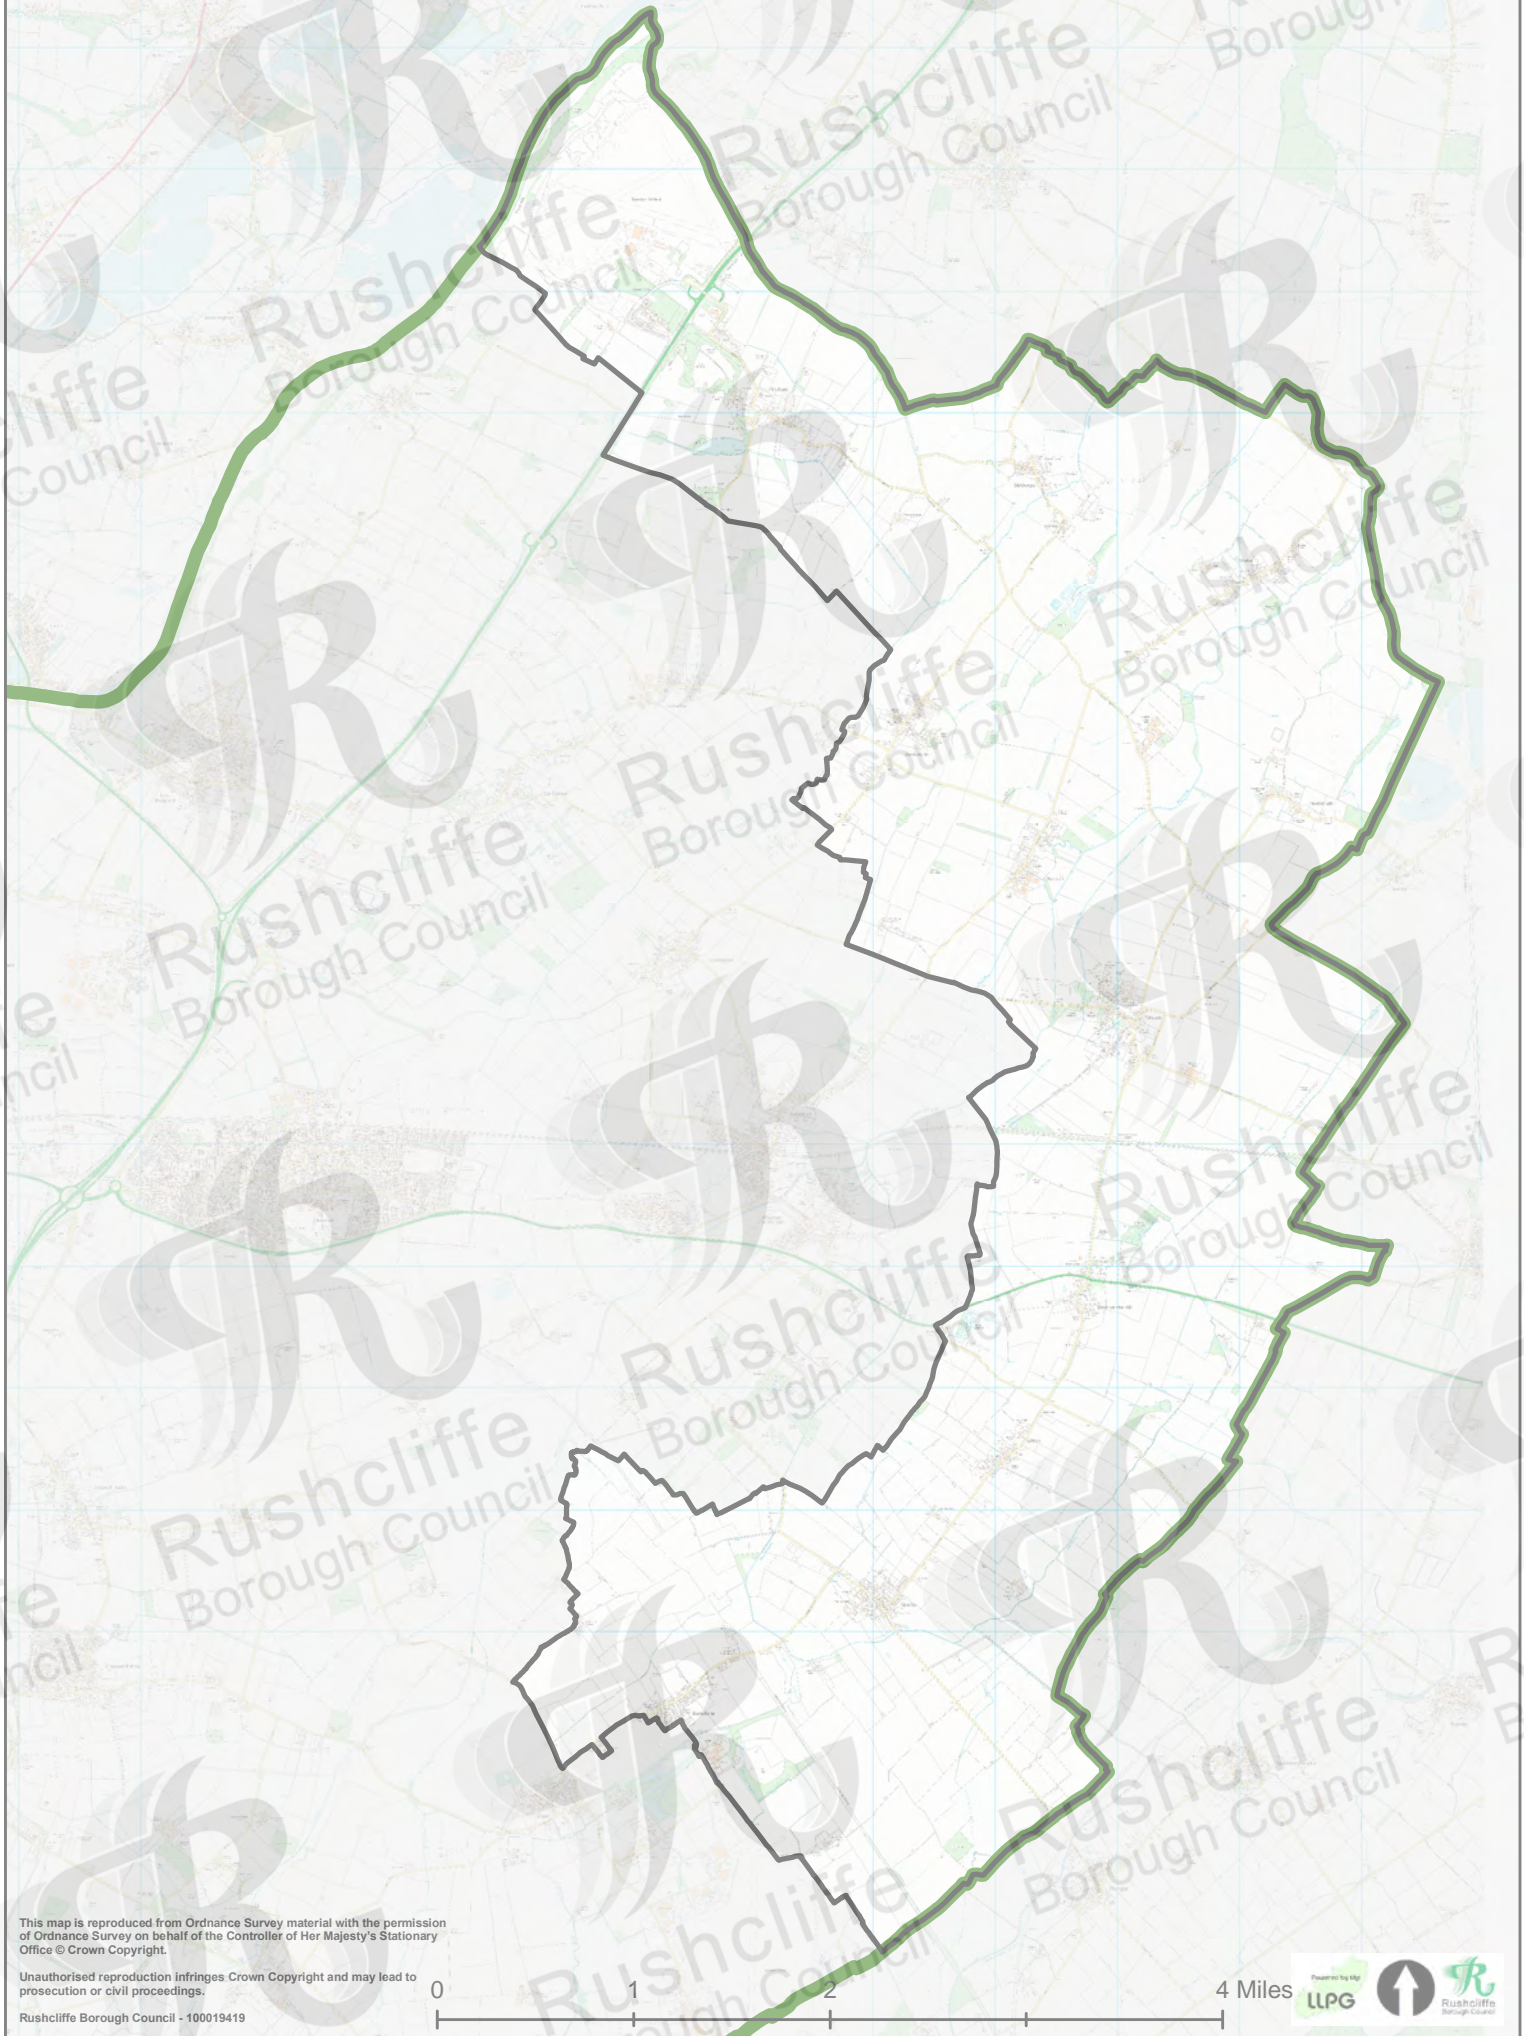

Rushcliffe Borough Council - Thoroton Ward Post 2015

This map is reproduced from Ordnance Survey material with the permission of Ordnance Survey on behalf of the Controller of Her Majesty's Stationary Office © Crown Copyright.

Unauthorised reproduction infringes Crown Copyright and may lead to prosecution or civil proceedings.

Rushcliffe Borough Council - 100019419