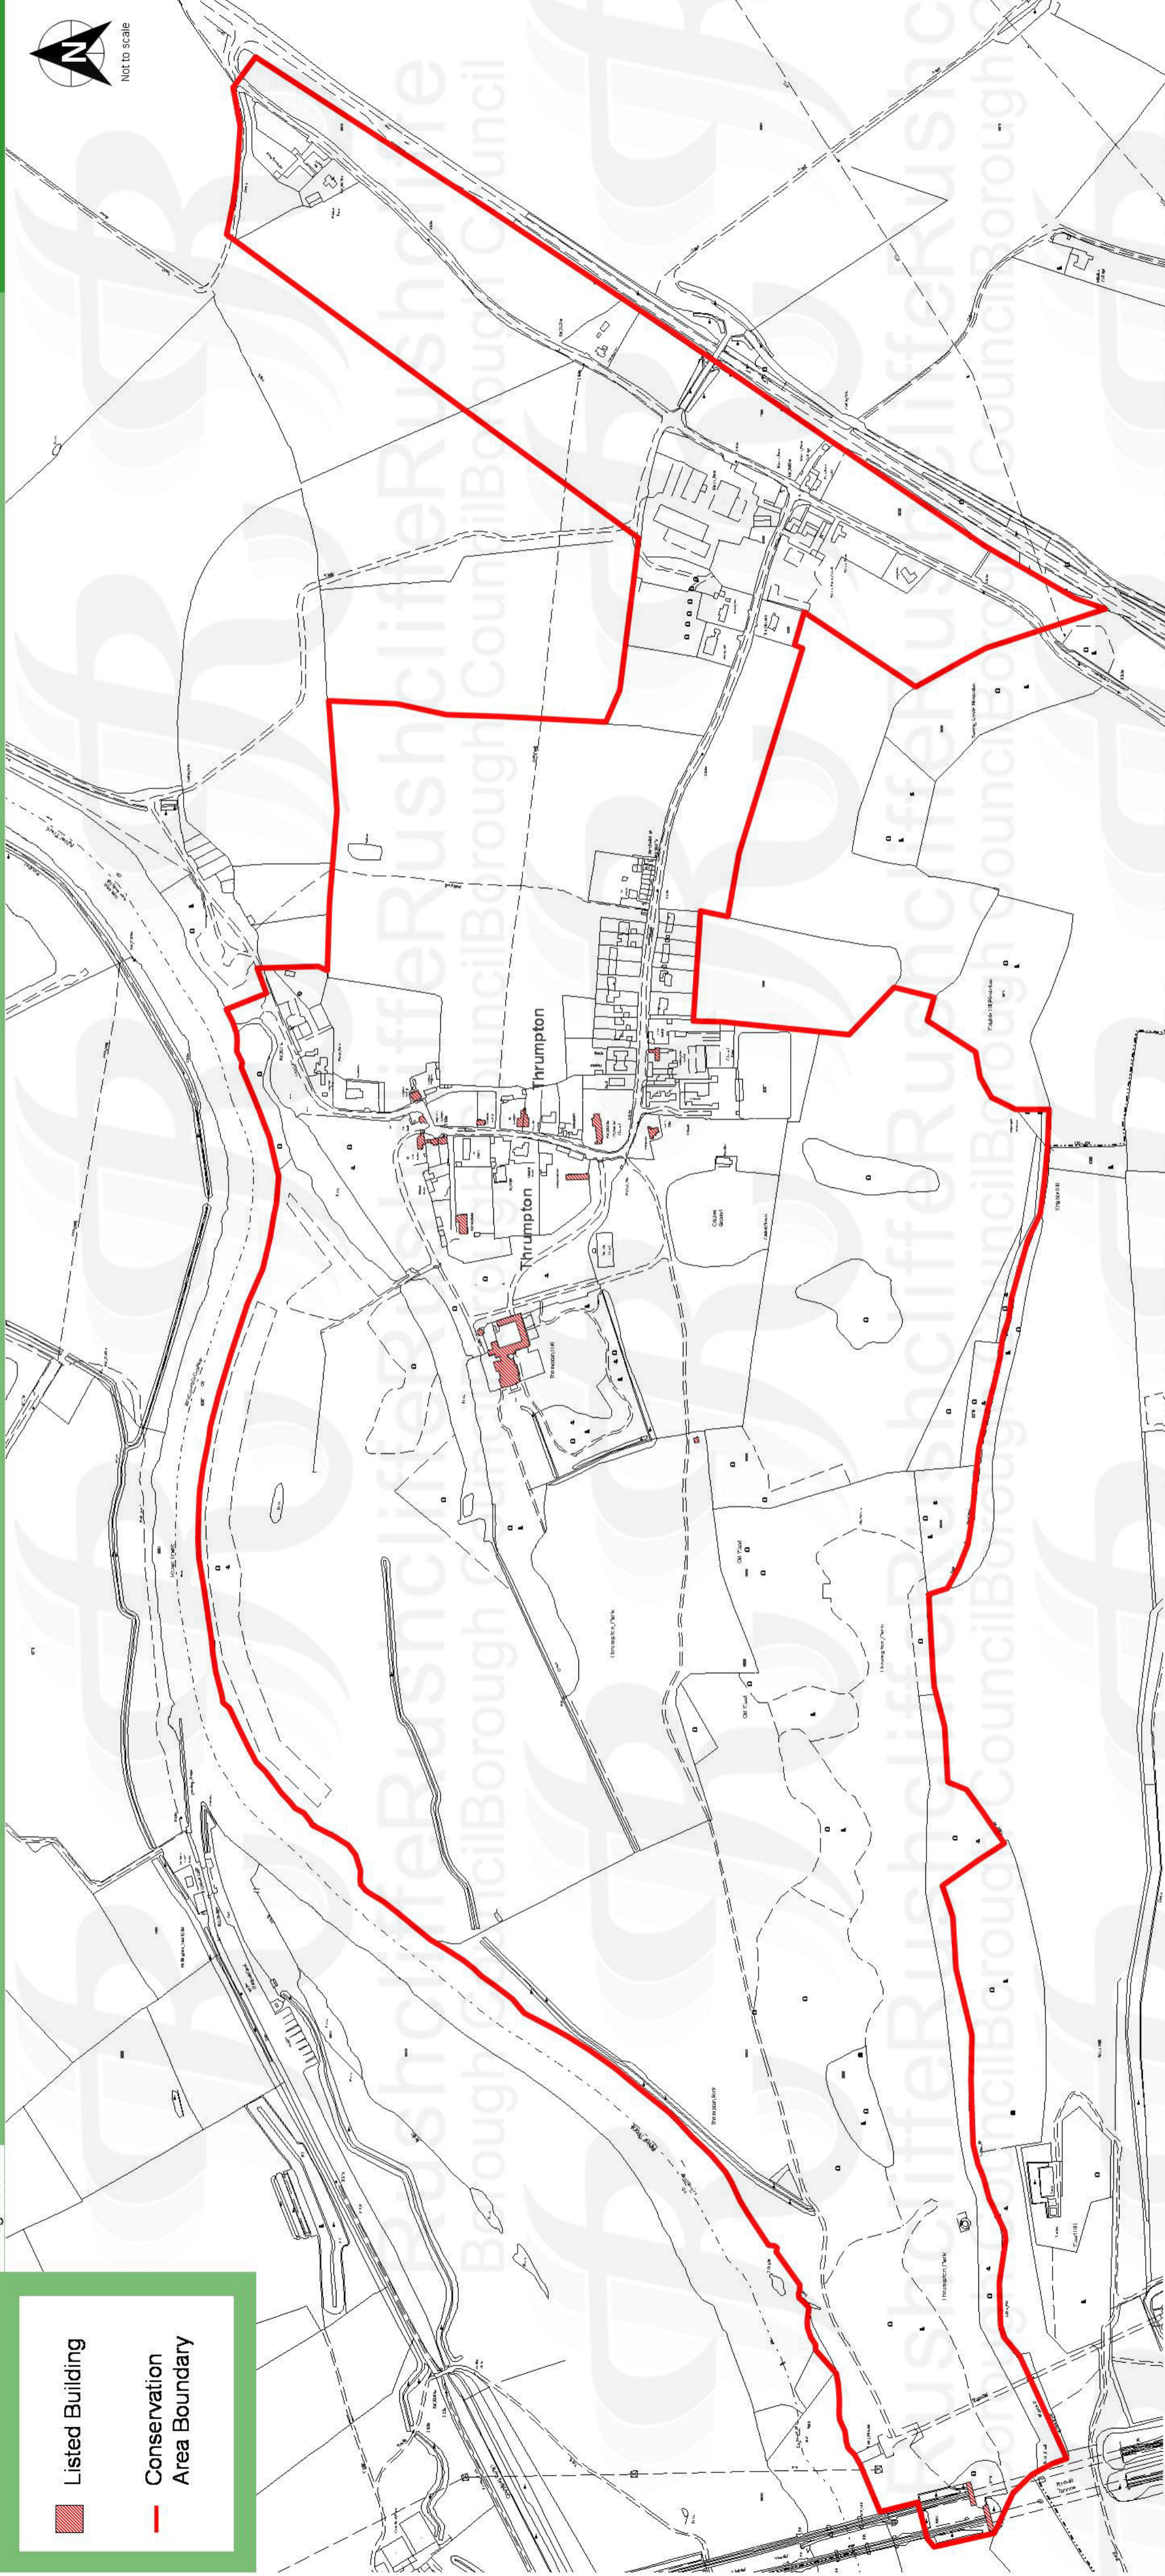

Conservation Area Boundary

Thrumpton

- Listed Building
- Conservation Area Boundary

Reproduced from the Ordnance Survey map with the permission of the Controller of Her Majesty's Stationary Office (C) Crown Copyright 2008