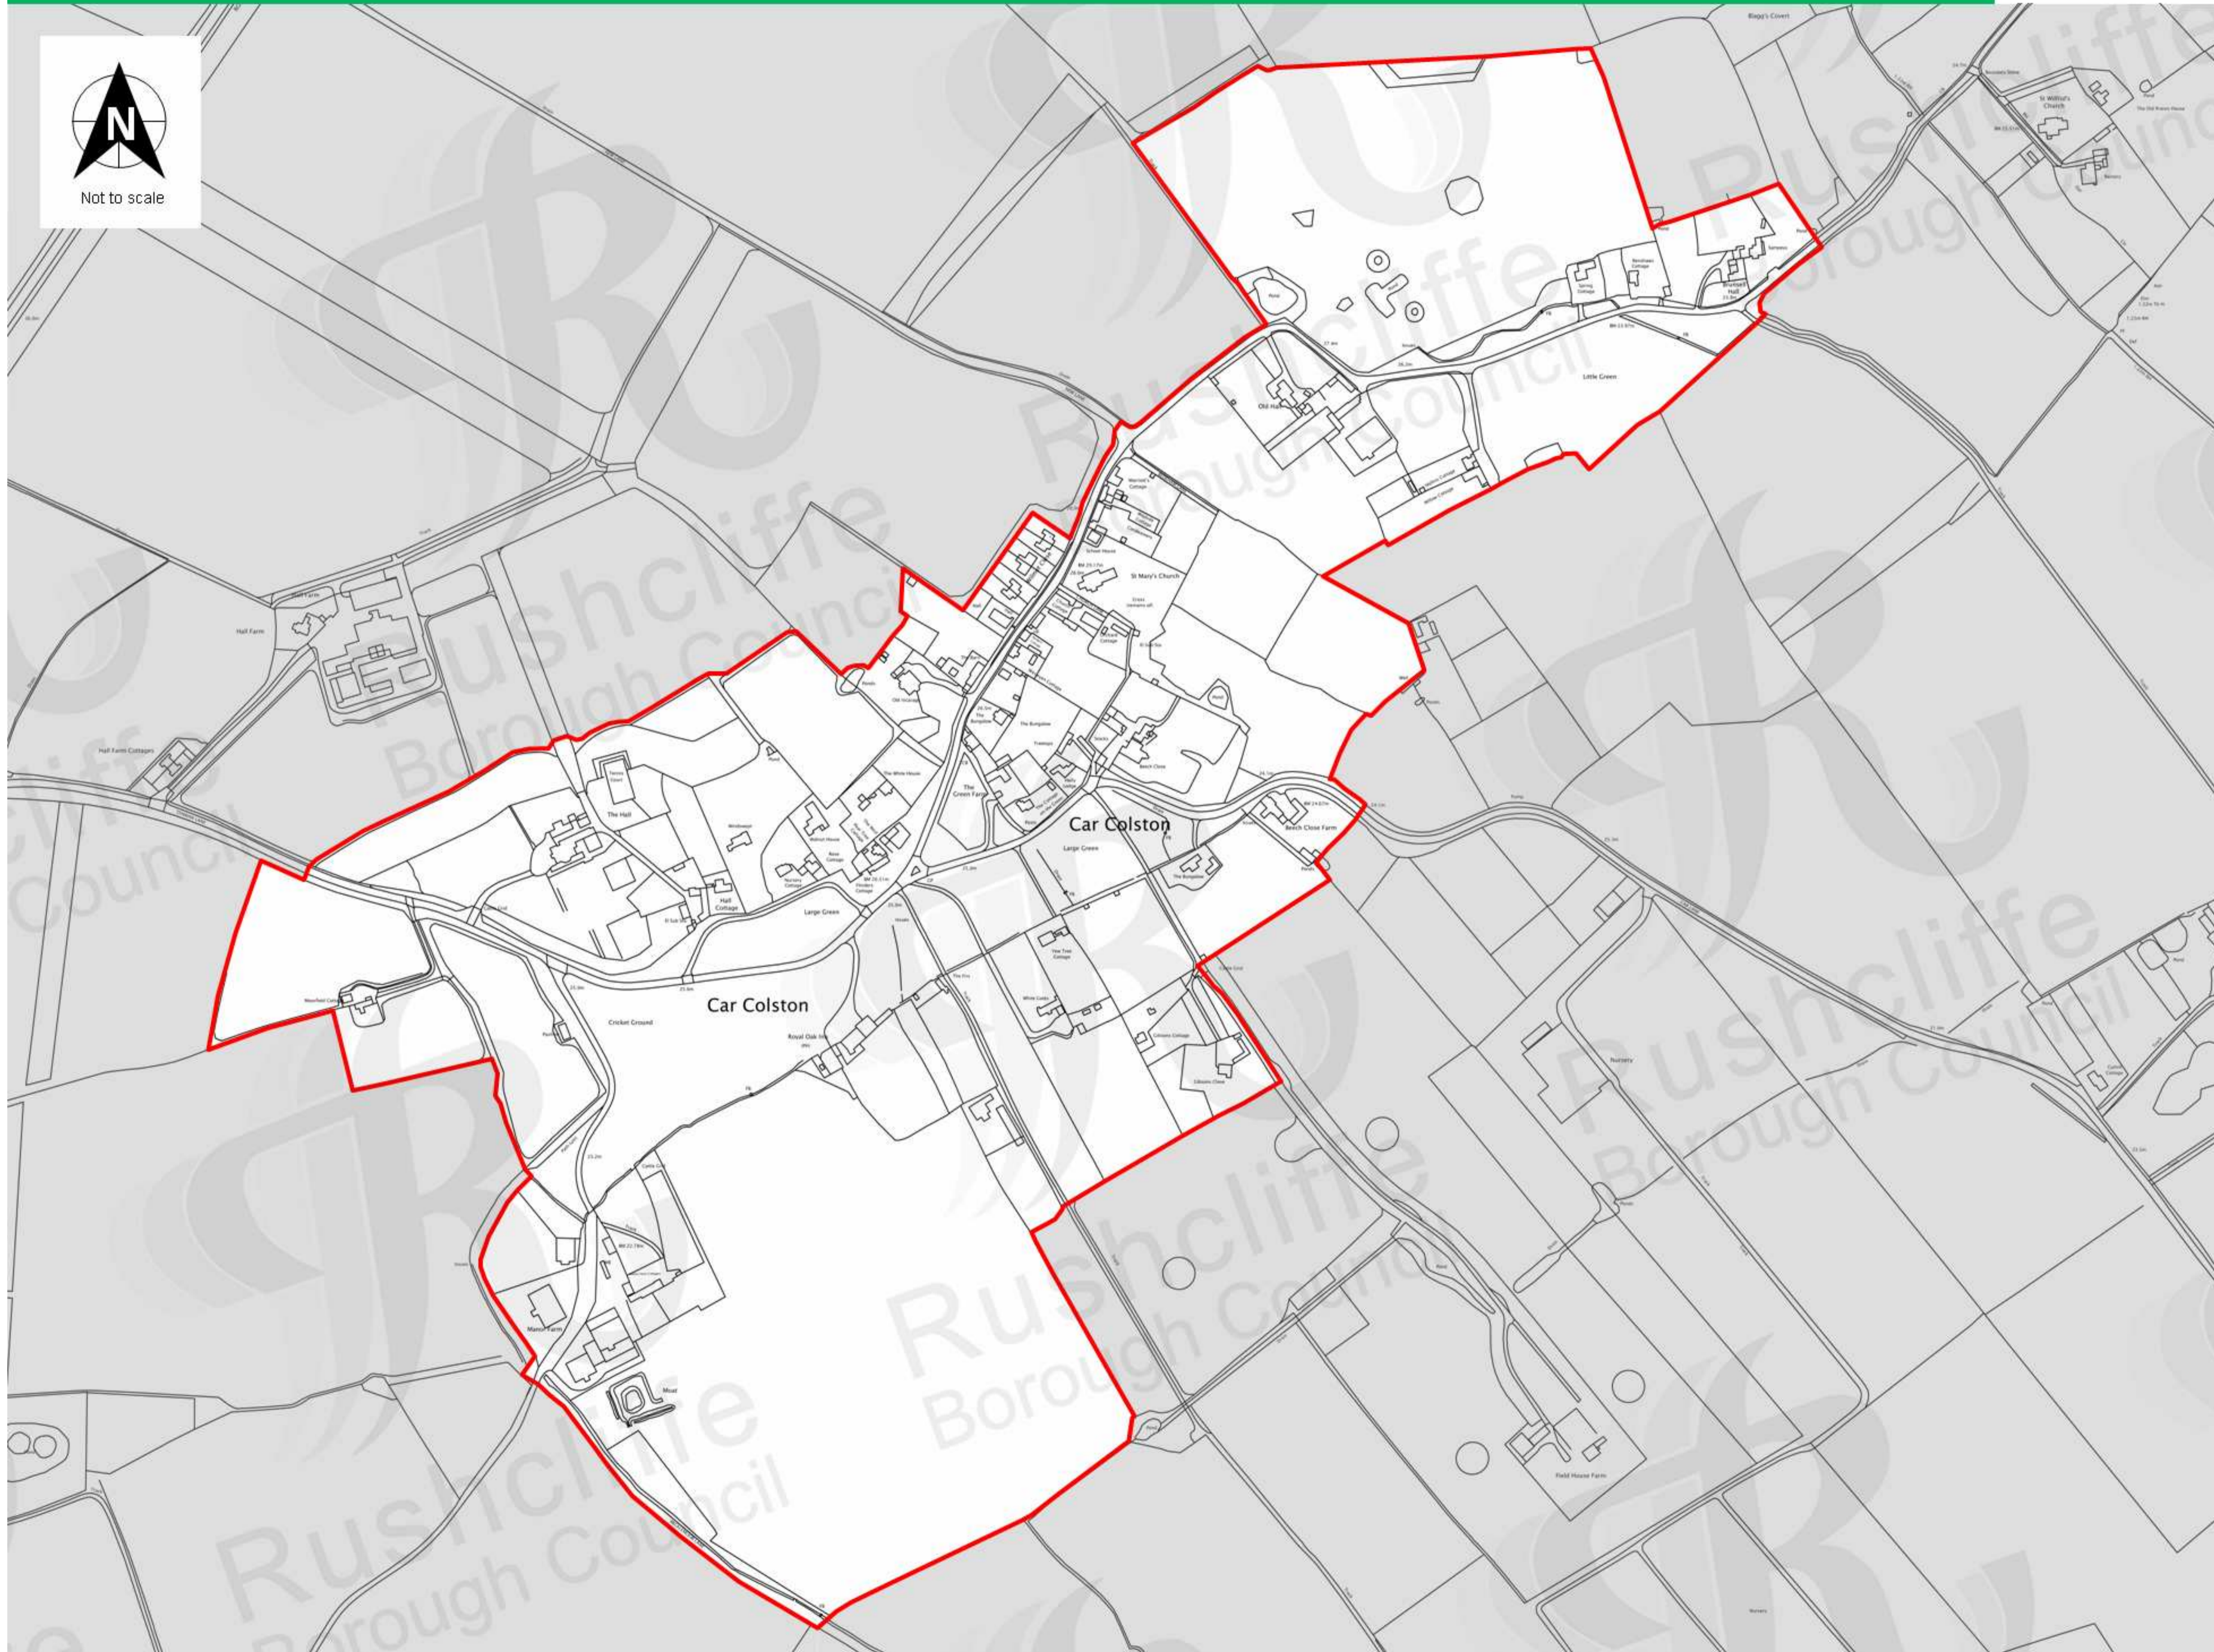

Conservation Area Boundary

Not to scale

This map is reproduced from Ordnance Survey material with the permission of Ordnance Survey on behalf of the Controller of Her Majesty's Stationary Office © Crown Copyright. Unauthorised reproduction infringes Crown Copyright and may lead to prosecution or civil proceedings. Rushcliffe Borough Council 1000019419