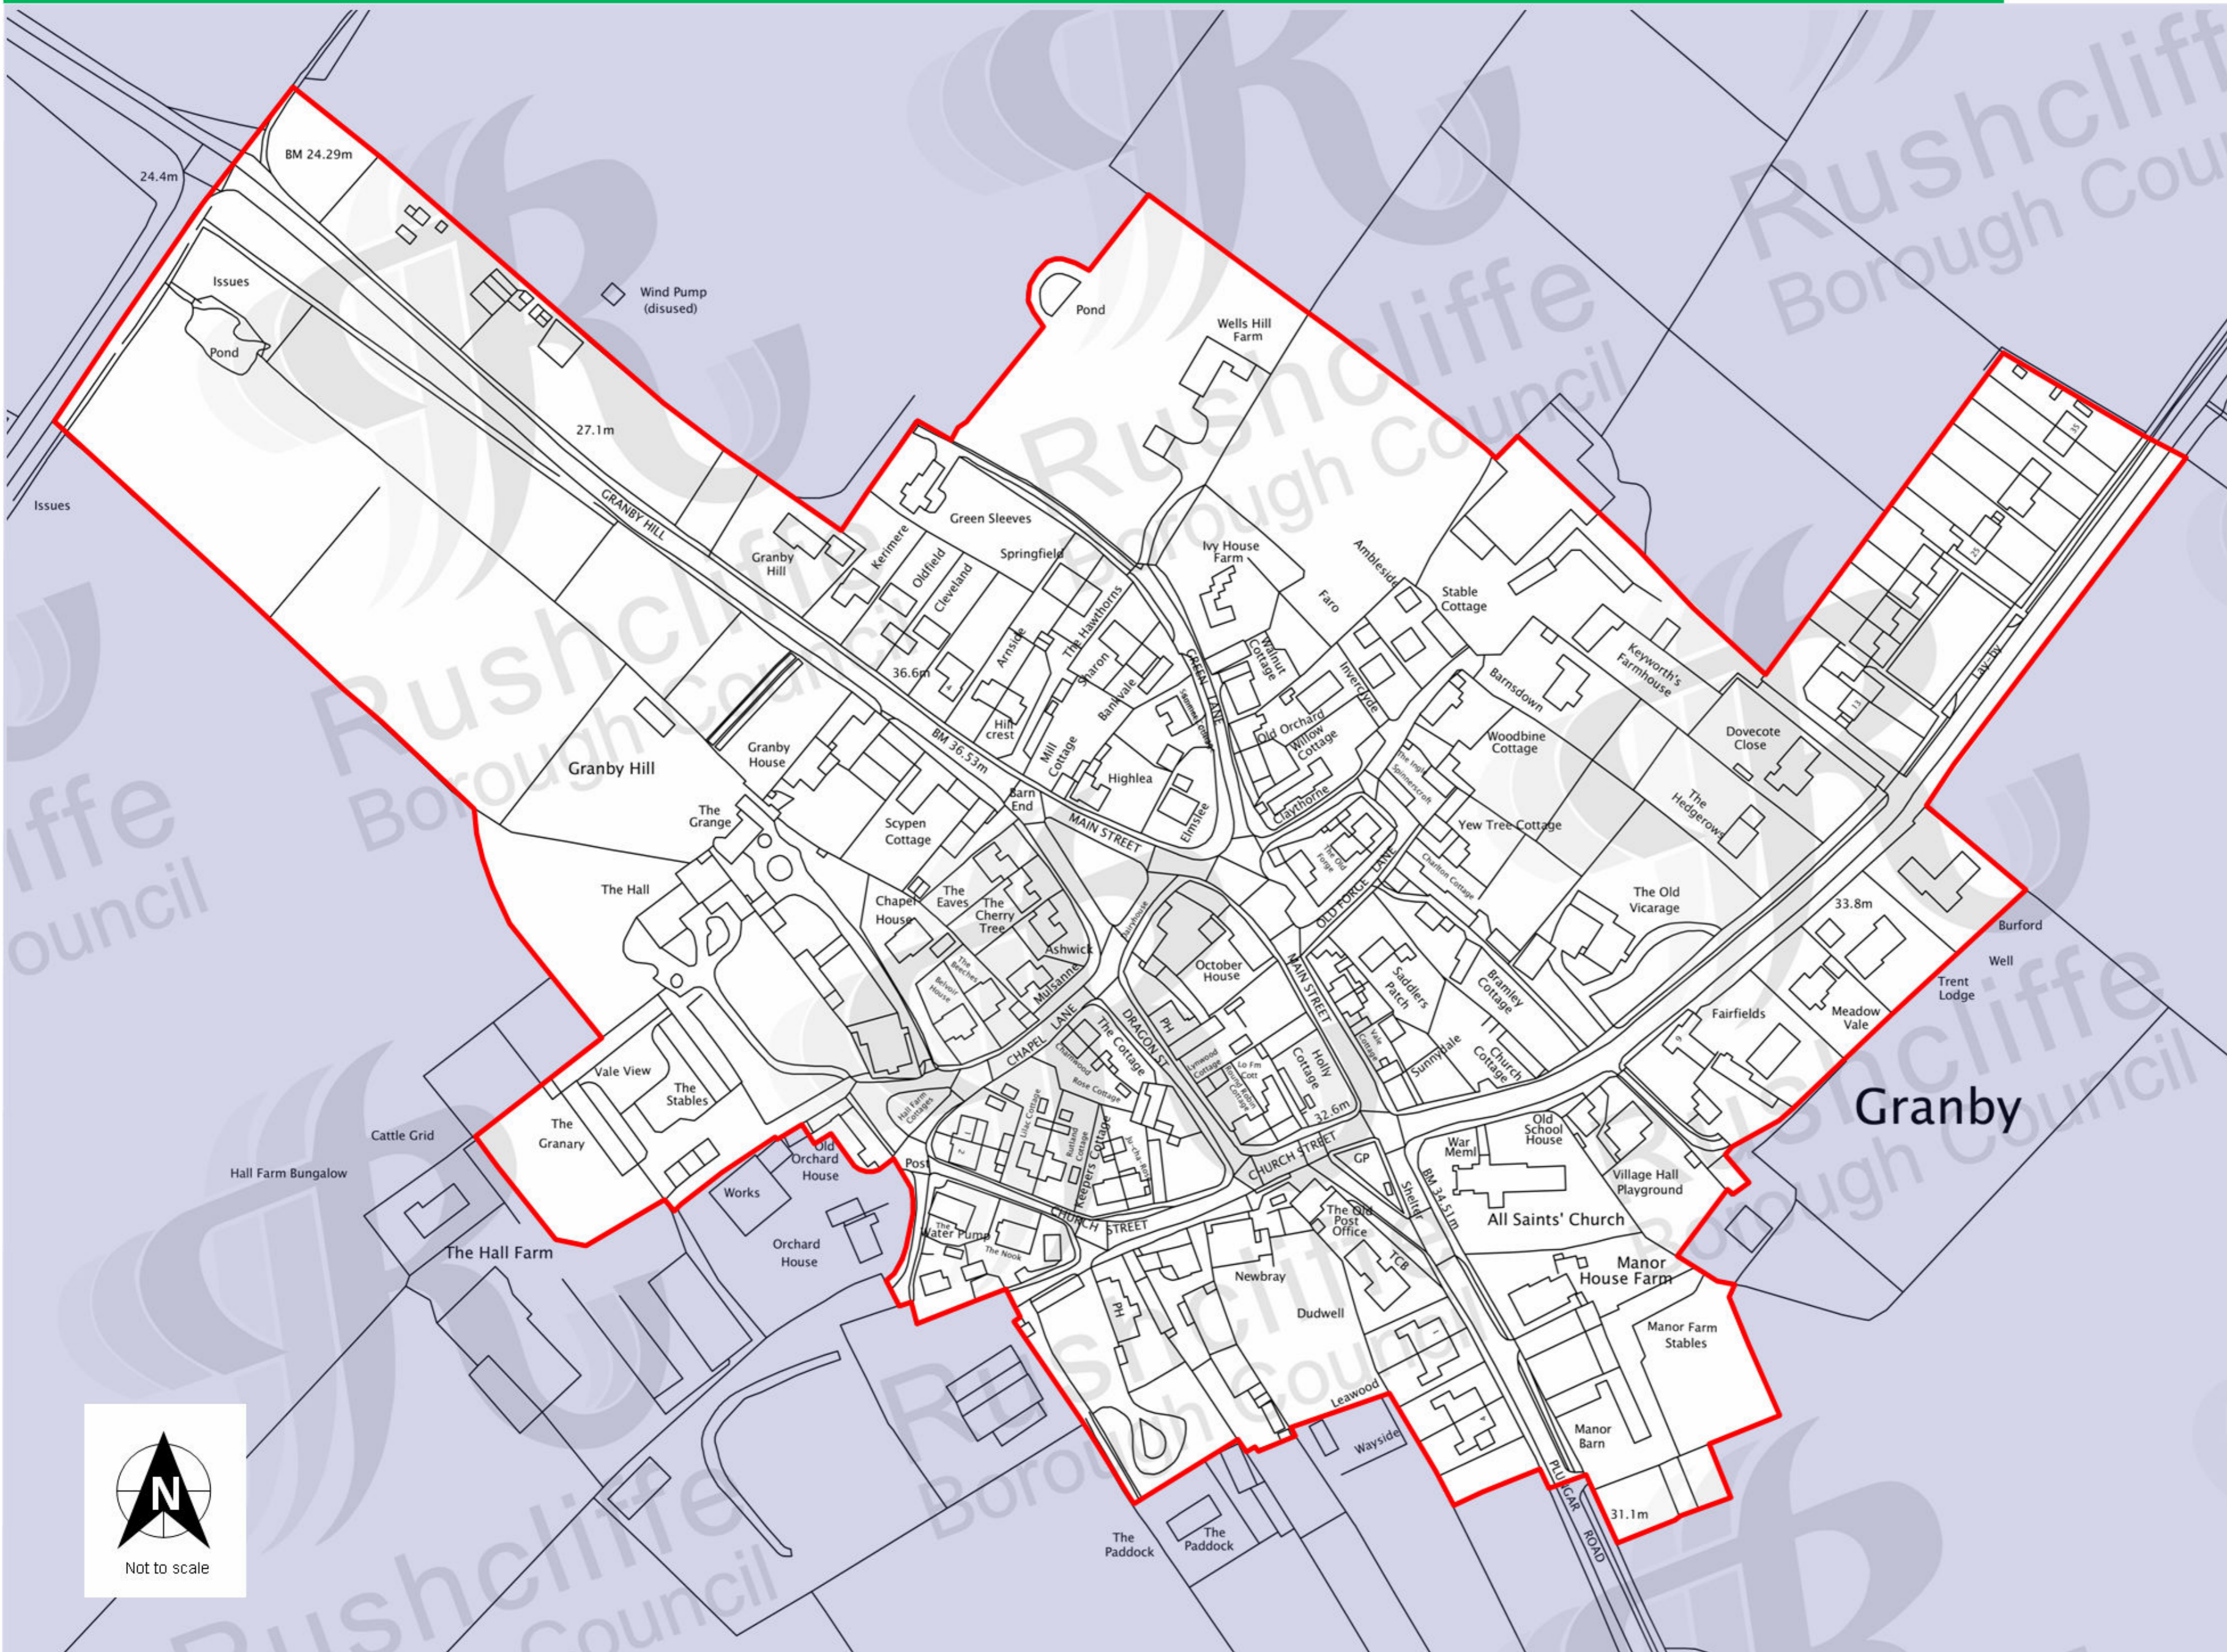

Conservation Area Boundary

This map is reproduced from Ordnance Survey material with the permission of Ordnance Survey on behalf of the Controller of Her Majesty's Stationary Office © Crown Copyright. Unauthorised reproduction infringes Crown Copyright and may lead to prosecution or civil proceedings. Rushcliffe Borough Council 100019419