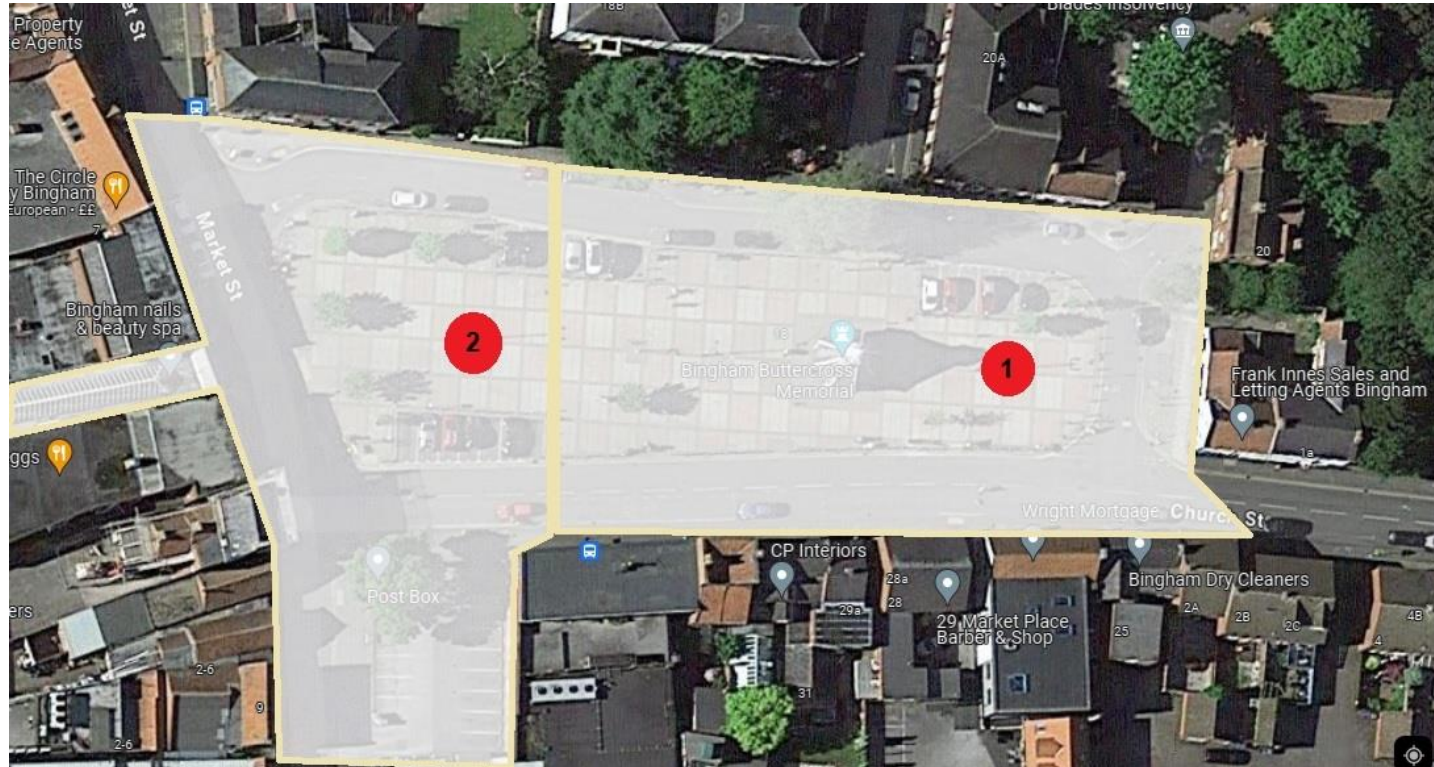

CCTV Locations Bingham Town Centre

Locations general

Market Place 1 and 2

Rushcliffe
Borough Council

Station Street 3

RUSHCLIFFE - GREAT PLACE - GREAT LIFESTYLE - GREAT SPORT

Union Street 4

Rushcliffe
Borough Council

Newgate Street Carpark 5

RUSHCLIFFE - GREAT PLACE - GREAT LIFESTYLE - GREAT SPORT

Long Acre 6

Nottingham Road 7