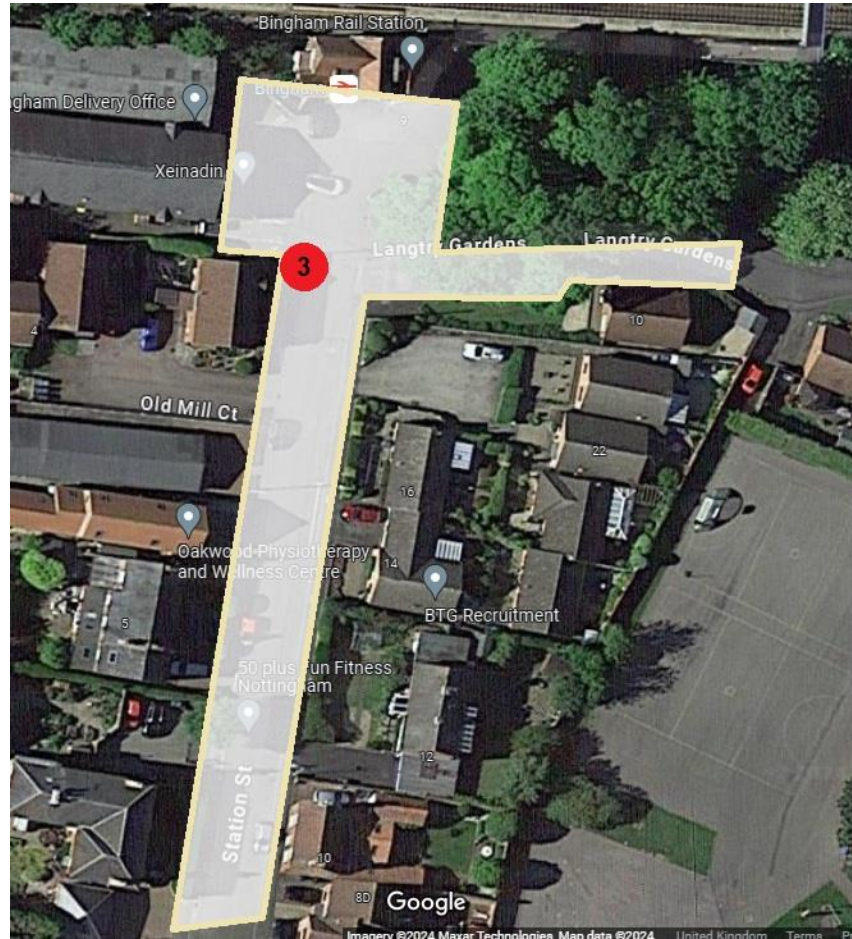

CCTV Locations Bingham Town Centre

Locations general

Market Place 1 and 2

Rushcliffe
Borough Council

Station Street 3

RUSHCLIFFE - GREAT PLACE - GREAT LIFESTYLE - GREAT SPORT

Union Street 4

Rushcliffe
Borough Council

Newgate Street Carpark 5

RUSHCLIFFE - GREAT PLACE - GREAT LIFESTYLE - GREAT SPORT

Long Acre 6

Nottingham Road 7