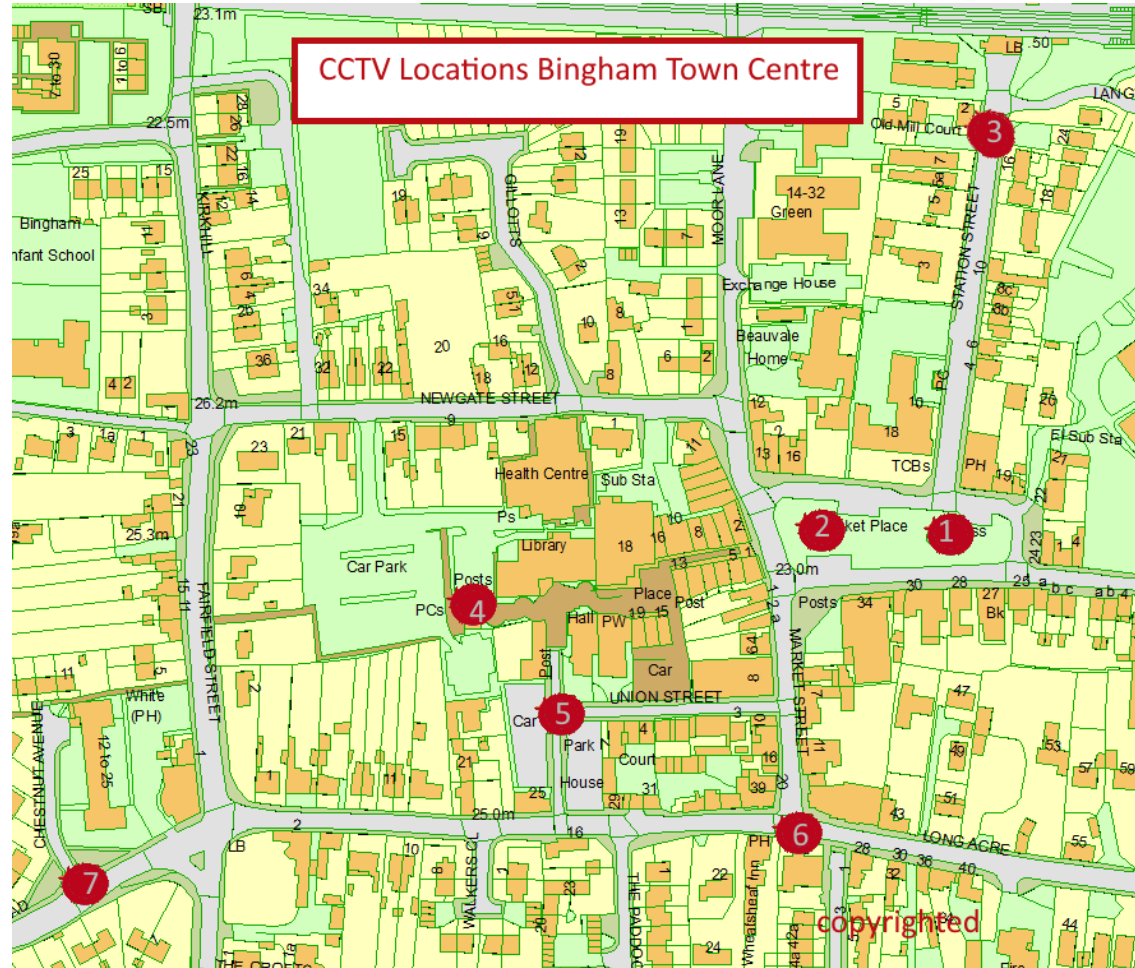

CCTV Locations Bingham Town Centre

Locations general

Market Place 1 and 2

Rushcliffe
Borough Council

Station Street 3

RUSHCLIFFE - GREAT PLACE - GREAT LIFESTYLE - GREAT SPORT

Union Street 4

Rushcliffe
Borough Council

Newgate Street Carpark 5

RUSHCLIFFE - GREAT PLACE - GREAT LIFESTYLE - GREAT SPORT

Long Acre 6

Nottingham Road 7