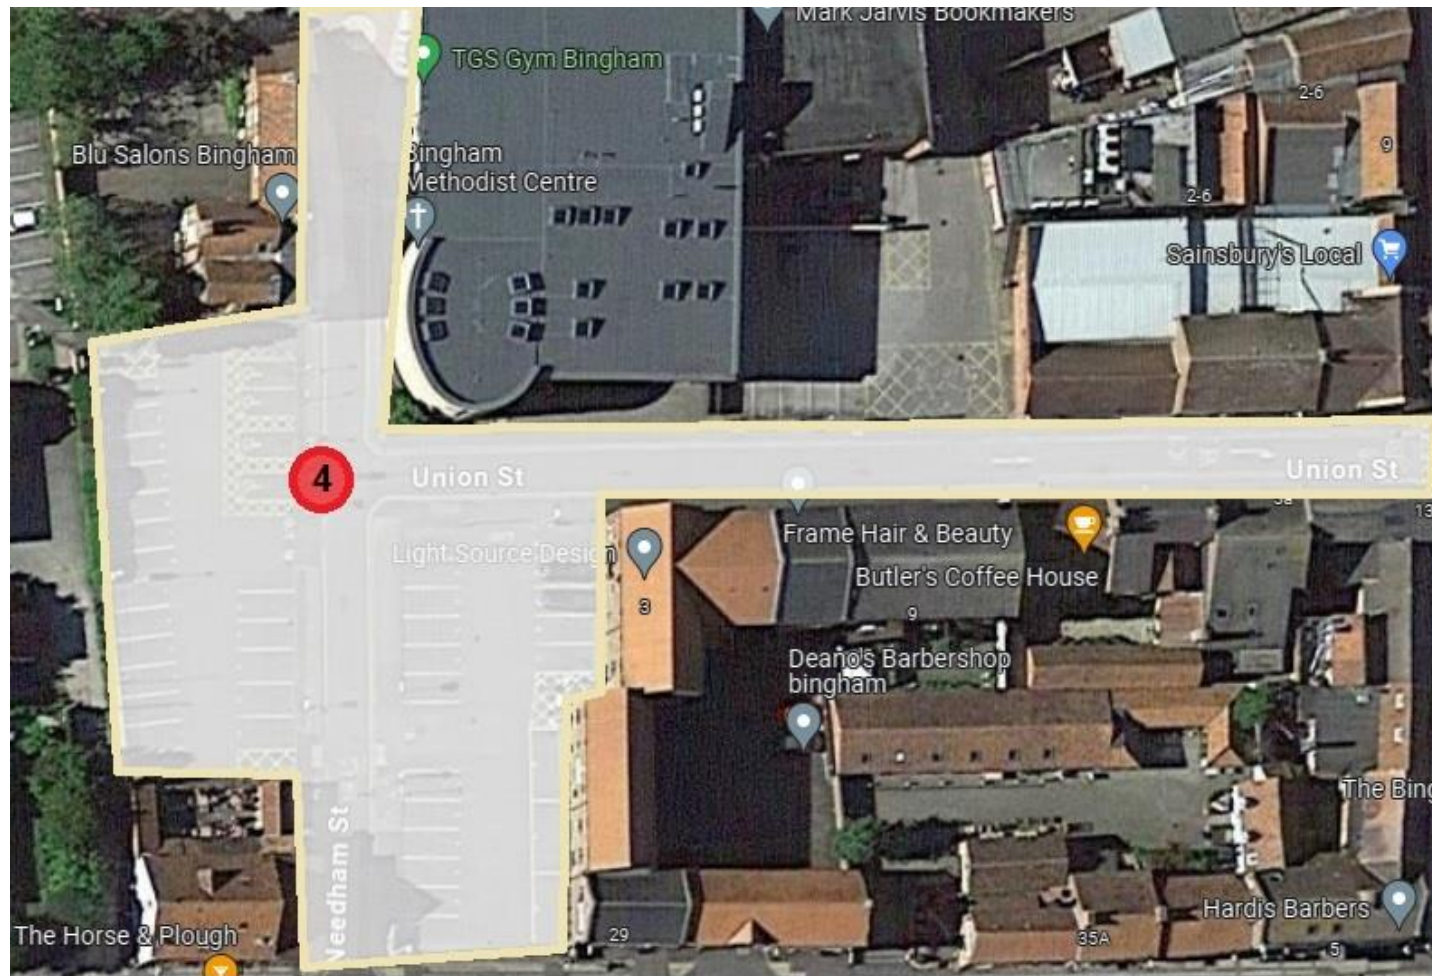

CCTV Locations Bingham Town Centre

Locations general

Market Place 1 and 2

Rushcliffe
Borough Council

Station Street 3

RUSHCLIFFE - GREAT PLACE - GREAT LIFESTYLE - GREAT SPORT

Union Street 4

Rushcliffe
Borough Council

Newgate Street Carpark 5

RUSHCLIFFE - GREAT PLACE - GREAT LIFESTYLE - GREAT SPORT

Long Acre 6

Nottingham Road 7