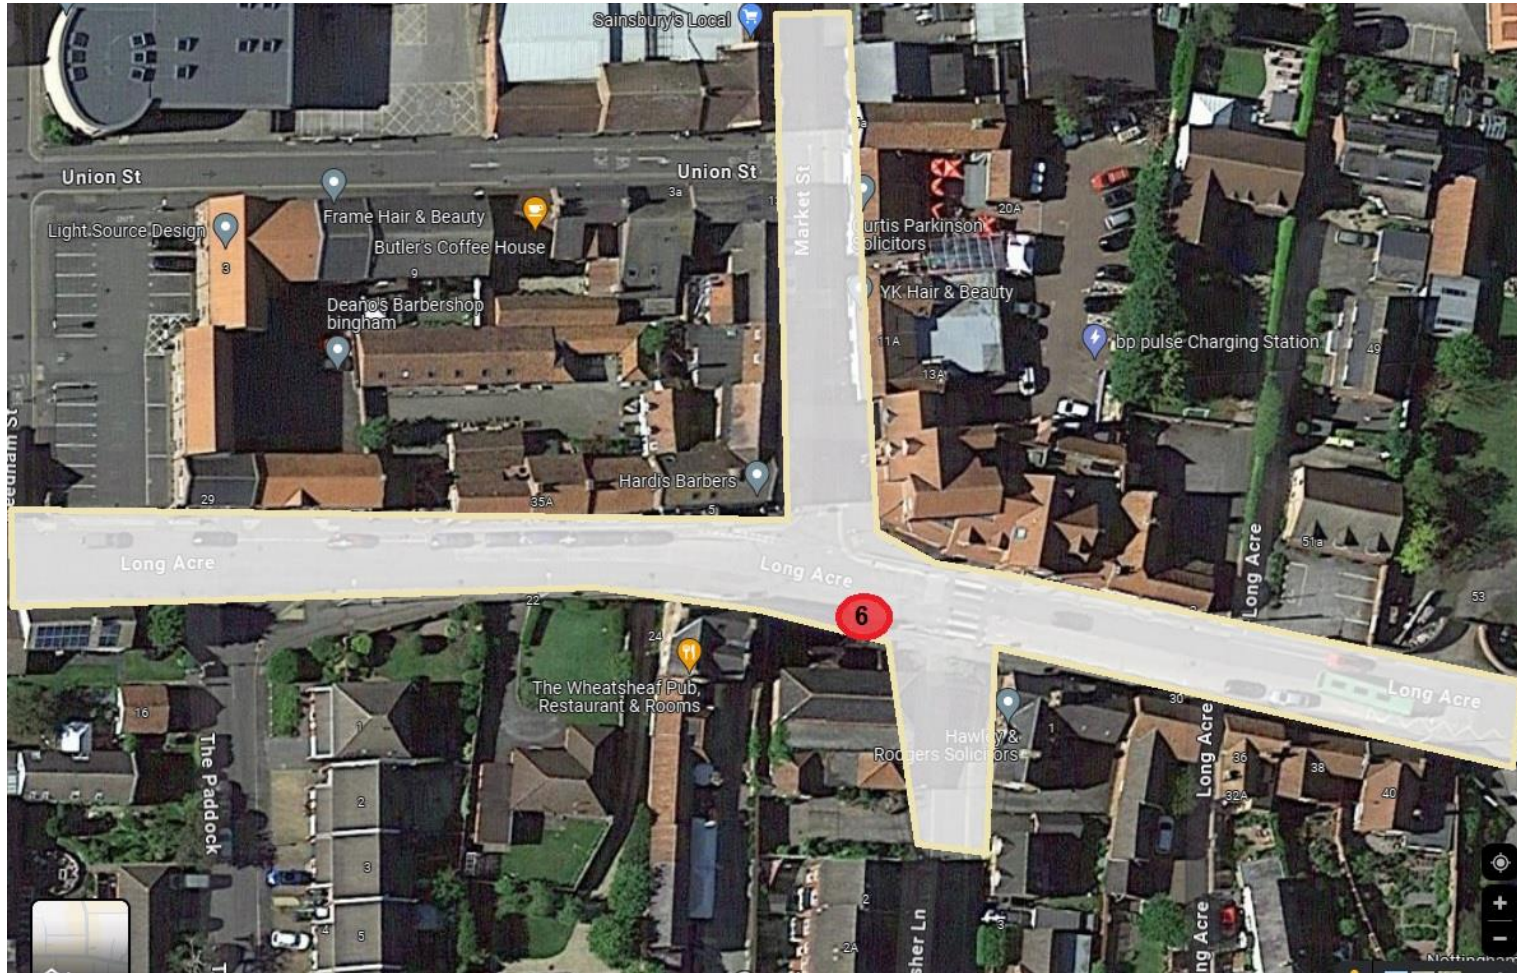

CCTV Locations Bingham Town Centre

Locations general

Market Place 1 and 2

Rushcliffe
Borough Council

Station Street 3

RUSHCLIFFE - GREAT PLACE - GREAT LIFESTYLE - GREAT SPORT

Union Street 4

Rushcliffe
Borough Council

Newgate Street Carpark 5

RUSHCLIFFE - GREAT PLACE - GREAT LIFESTYLE - GREAT SPORT

Long Acre 6

Nottingham Road 7