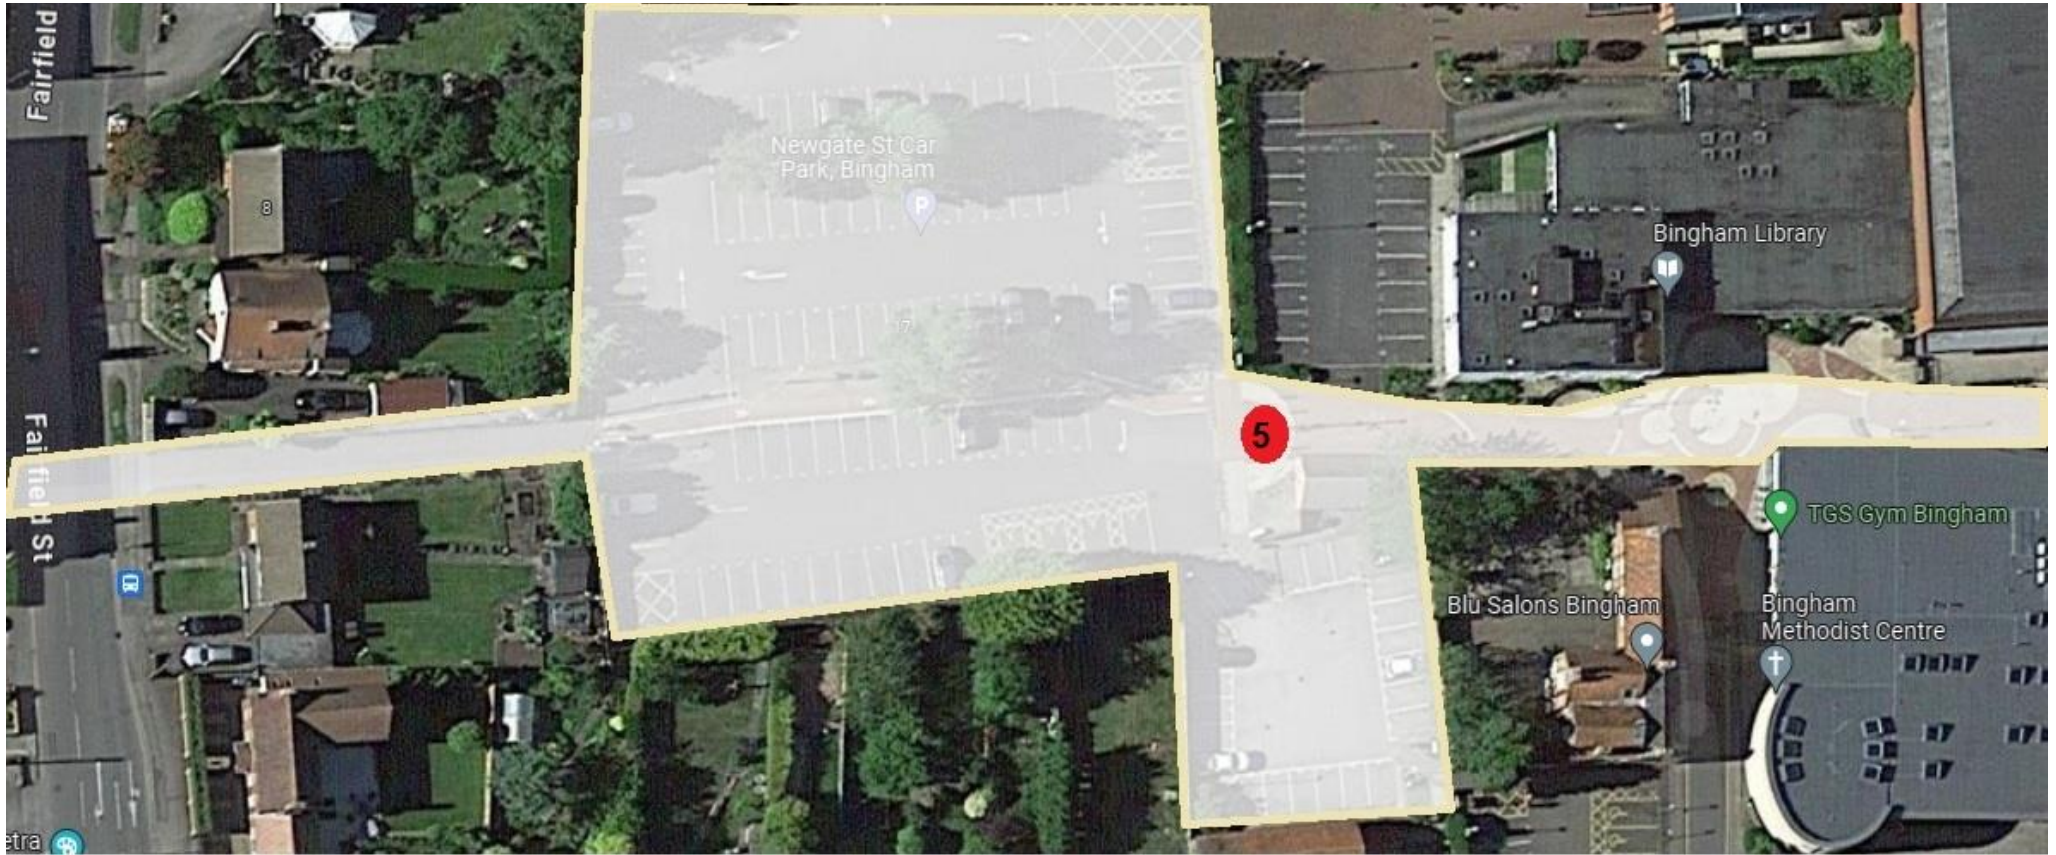

CCTV Locations Bingham Town Centre

Locations general

Market Place 1 and 2

Rushcliffe
Borough Council

Station Street 3

RUSHCLIFFE - GREAT PLACE - GREAT LIFESTYLE - GREAT SPORT

Union Street 4

Rushcliffe
Borough Council

Newgate Street Carpark 5

RUSHCLIFFE - GREAT PLACE - GREAT LIFESTYLE - GREAT SPORT

Long Acre 6

Nottingham Road 7