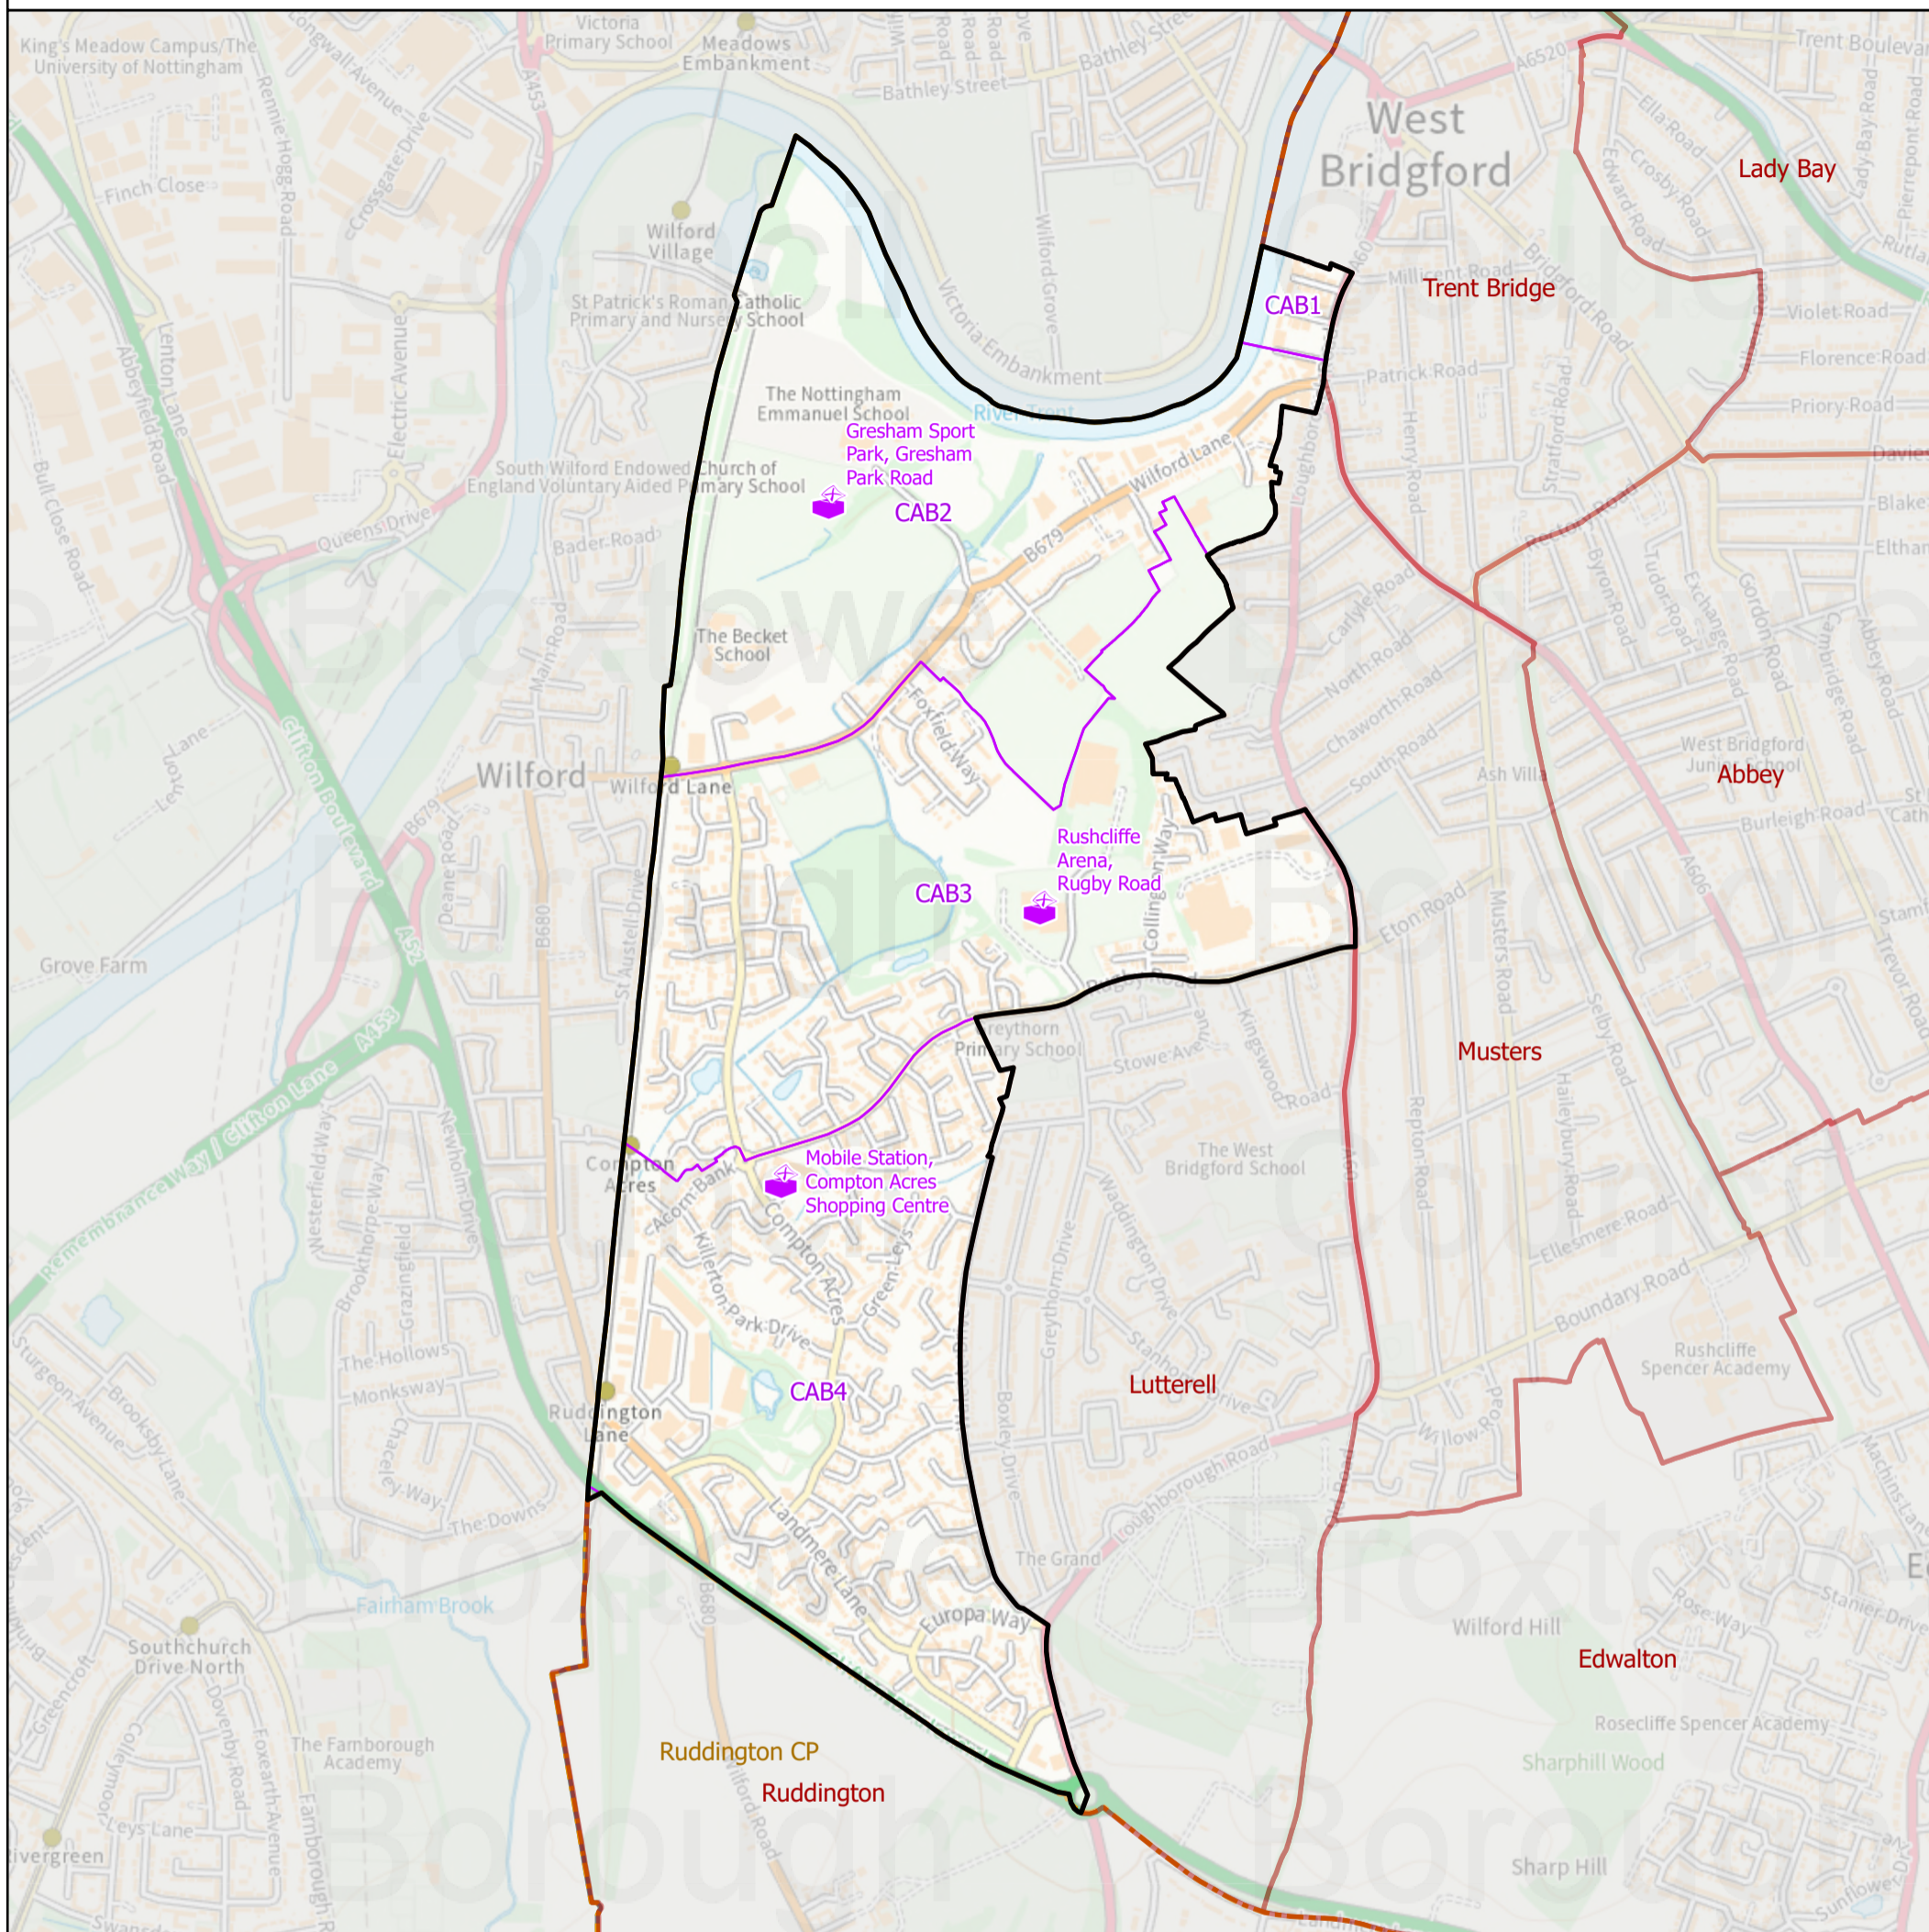

23 August 2024

Rushcliffe Borough Council - Compton Acres Ward

Polling District and Place

Rushcliffe
Borough Council

Polling Places: Compton Acres

- CAB1, CAB2 | Gresham Sport Park, Gresham Park Road,
- CAB3 | Rushcliffe Arena, Rugby Road
- CAB4 | Mobile Station, Compton Acres Shopping Centre

Not To Scale