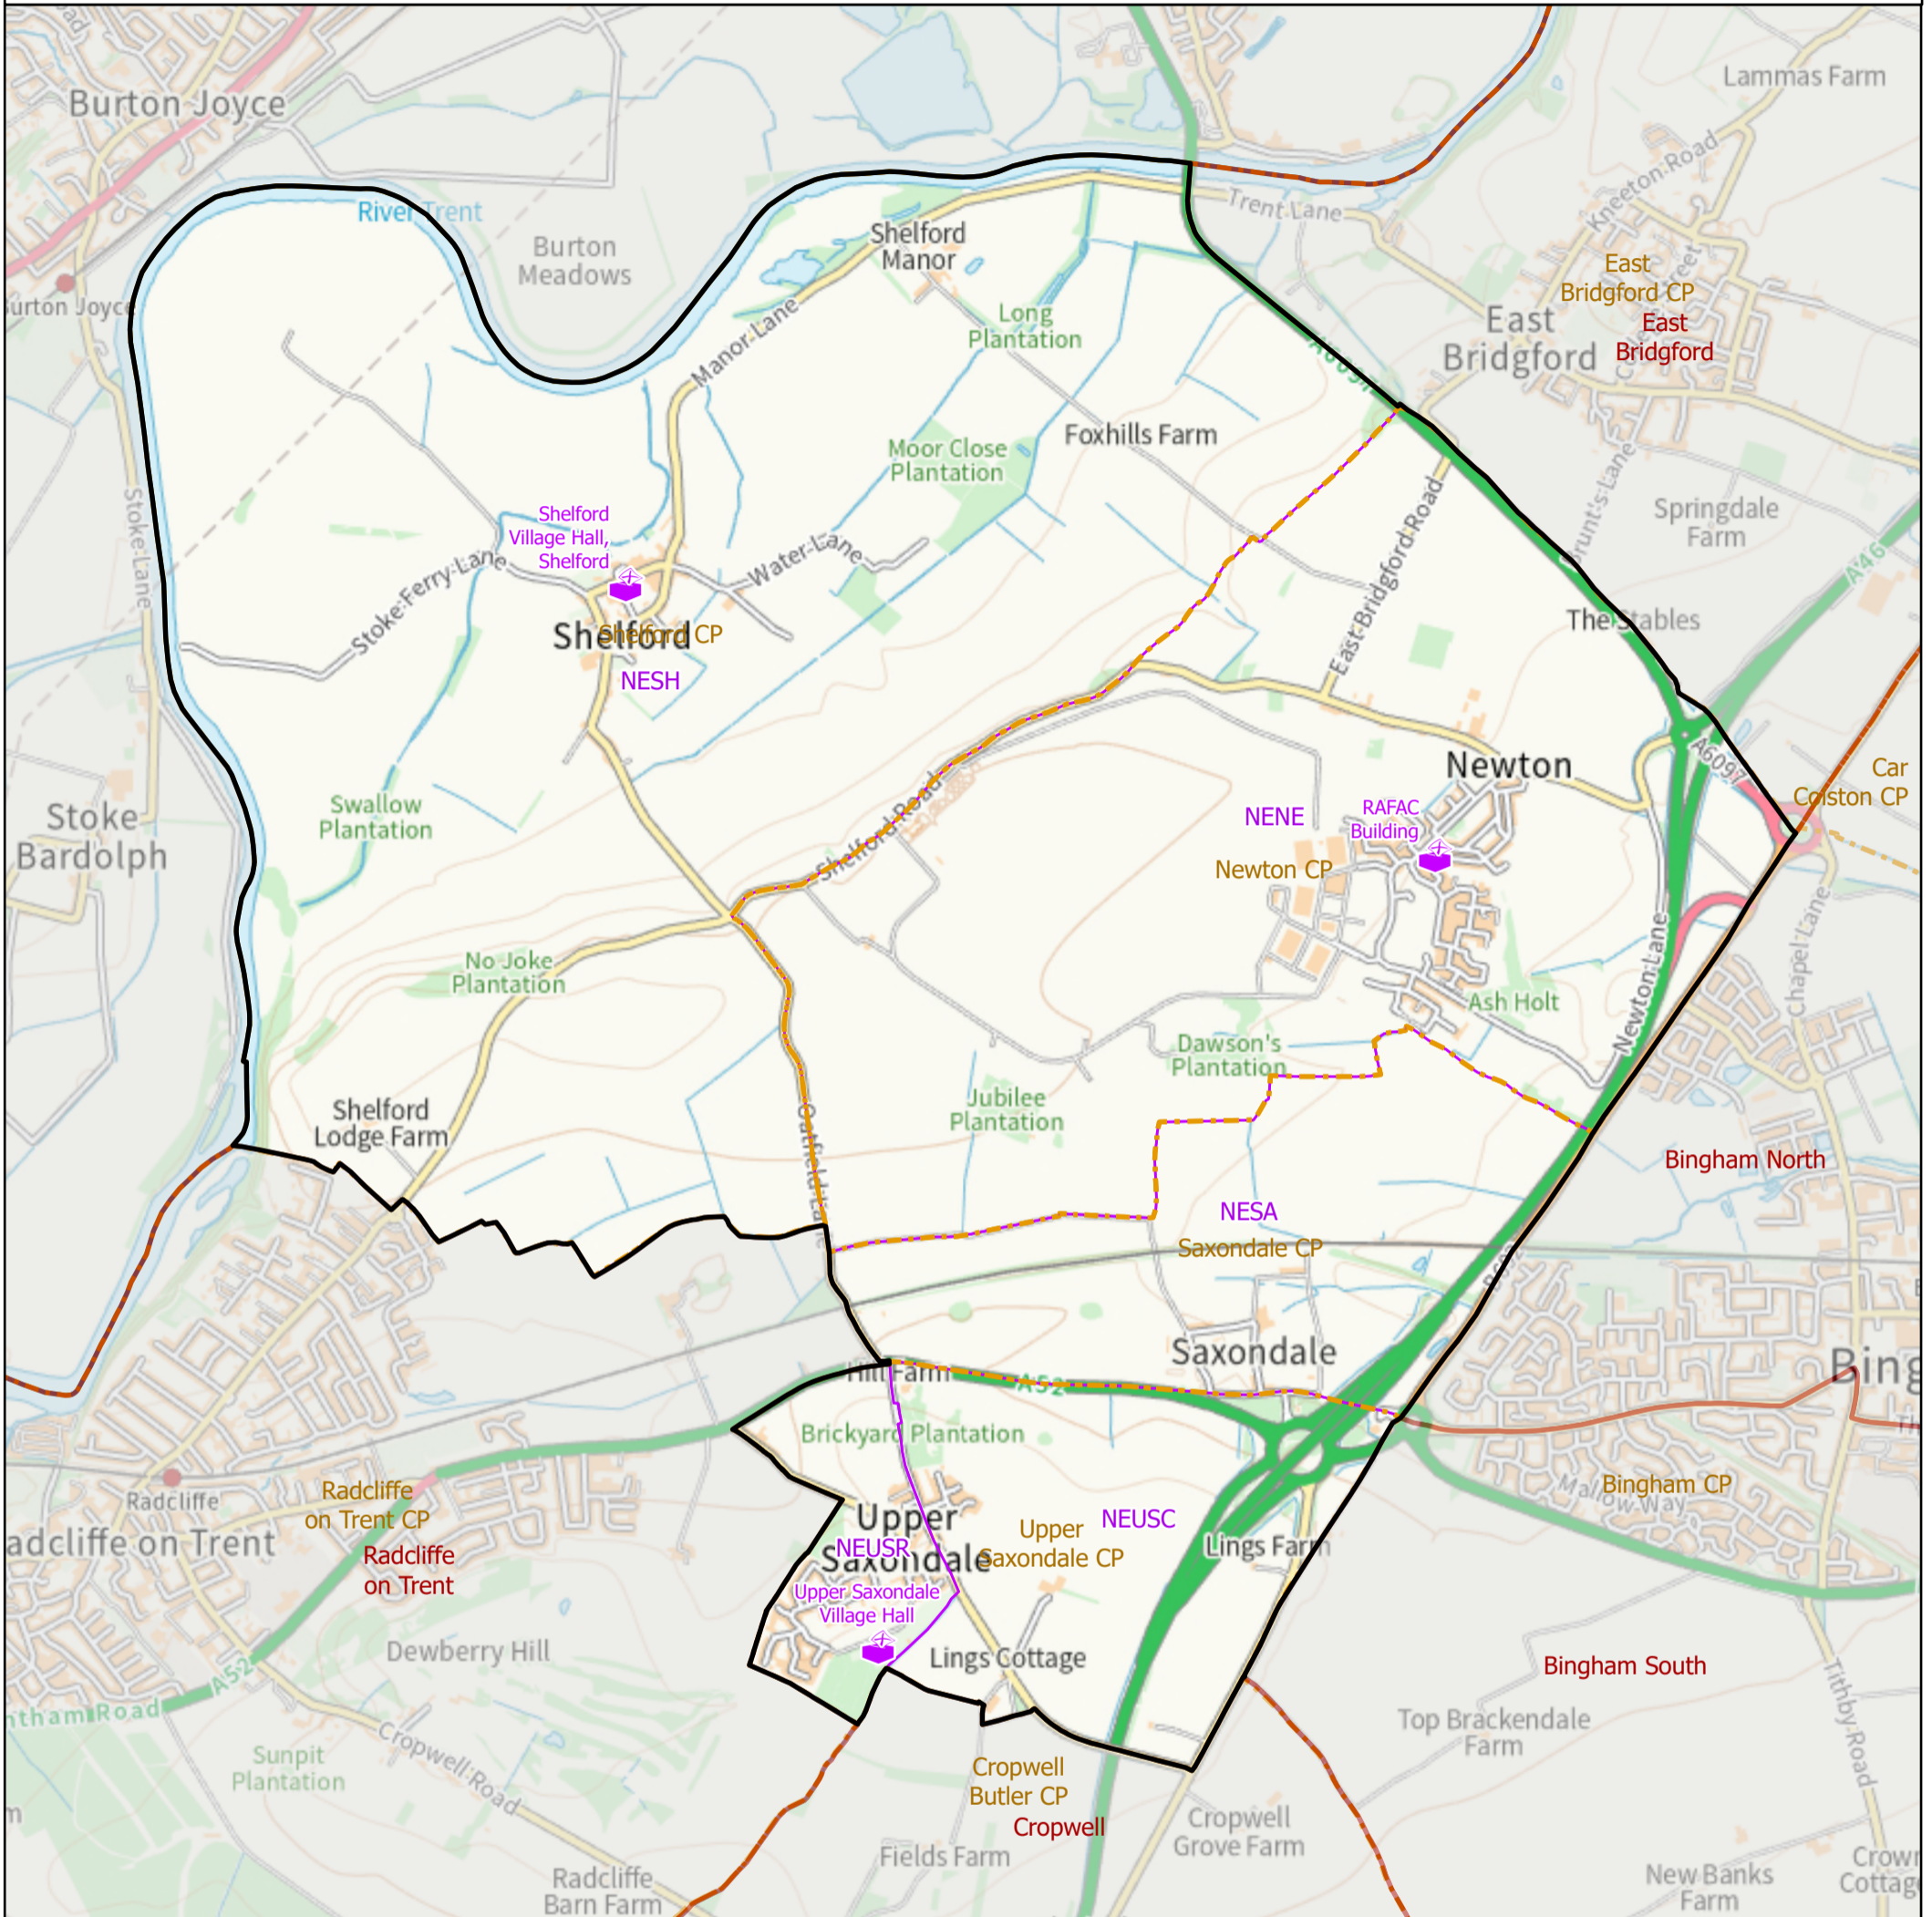

28 August 2024

# Rushcliffe Borough Council - Newton Ward

Polling District and Place

Rushcliffe  
Borough Council

**Polling Places: Newton**

-  NENE, NESA | RAFAC Building
-  NESH | Shelford Village Hall, Shelford
-  NEUSR, NEUSC | Upper Saxondale Village Hall

Not To Scale