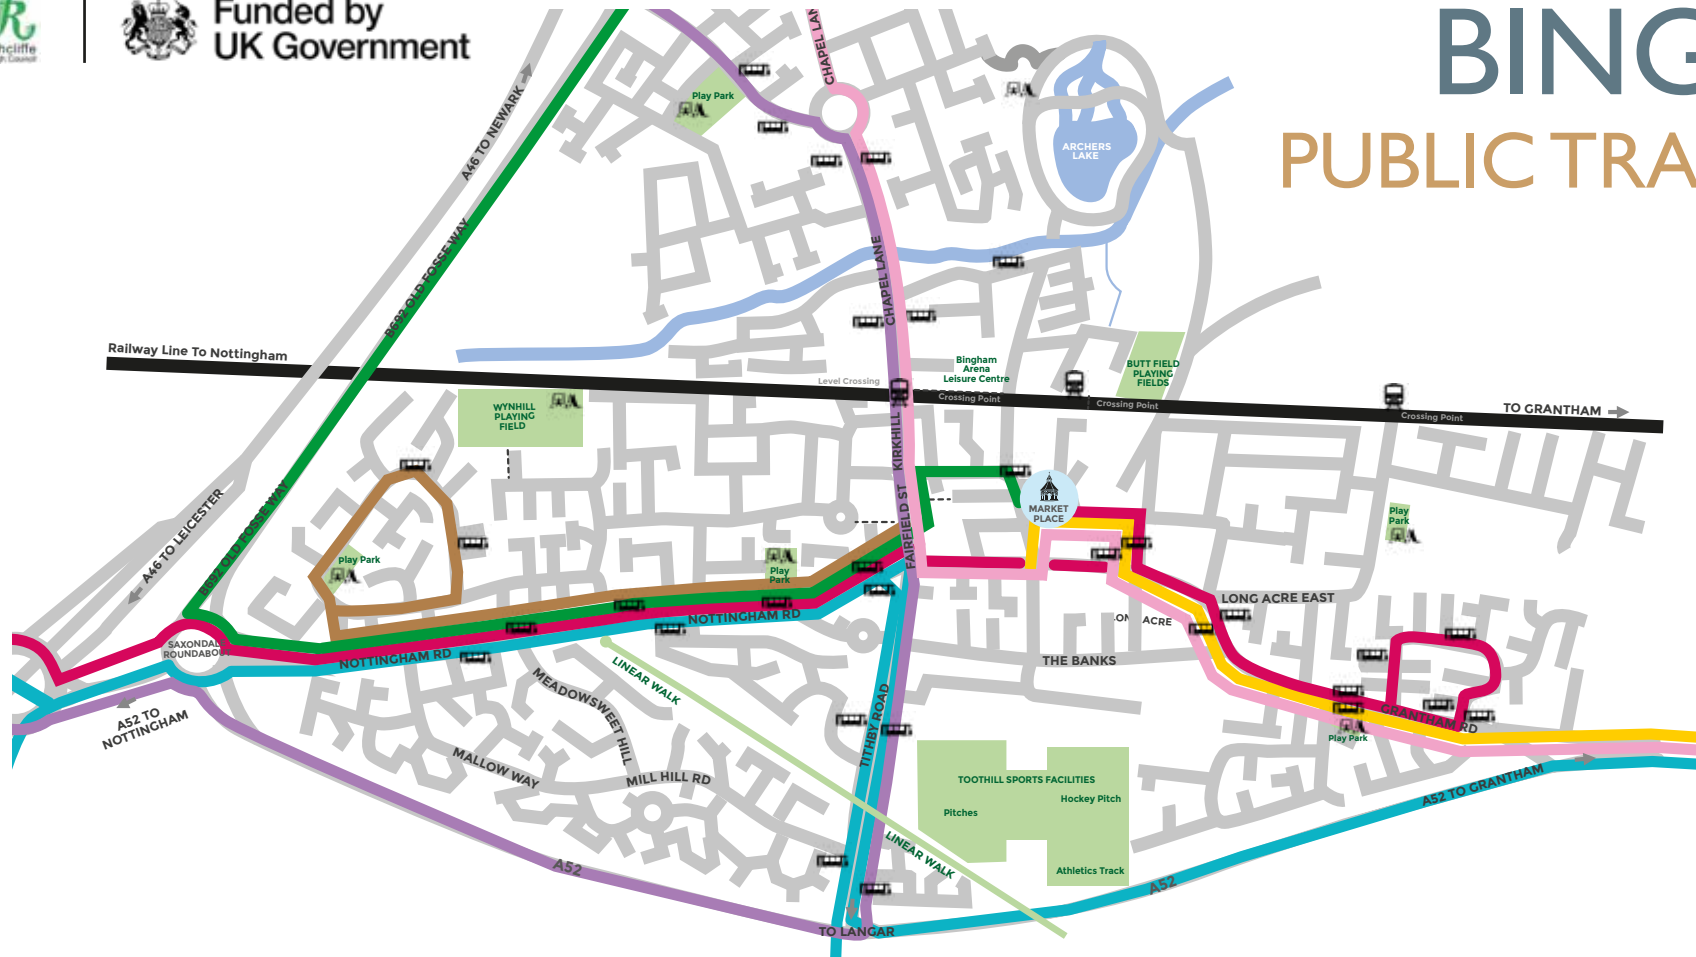

Funded by
UK Government

STEP INTO BINGHAM

Key to Routes: Approx. number of steps

	Abbey	1,000 steps
	Chapel	1,250 steps
	Grantham	1,100 steps
	Meadowsweet	1,700 steps
	Wychwood	1,550 steps
	Short Cuts	

- Cycle Route
- Bus Stop
- Rail Crossing
- Play Park

Funded by
UK Government

BINGHAM PUBLIC TRANSPORT

Time Table Links

97 Bingham -
Wychwood Road
Estate
(Vectare)

90/90B
Nottingham -
Newark
(Vectare)

92 Bingham -
Nottingham
(Vectare)

93, 93B Bingham
- Grantham
(Vectare)

354 Newark -
Bingham
(Notts County
Council)
Timetable

833 Bingham -
Bingham
(Centrebus
North)

MLN Nottingham -
Bingham
(Trentbarton)

RV Nottingham -
Bingham
(Trentbarton)