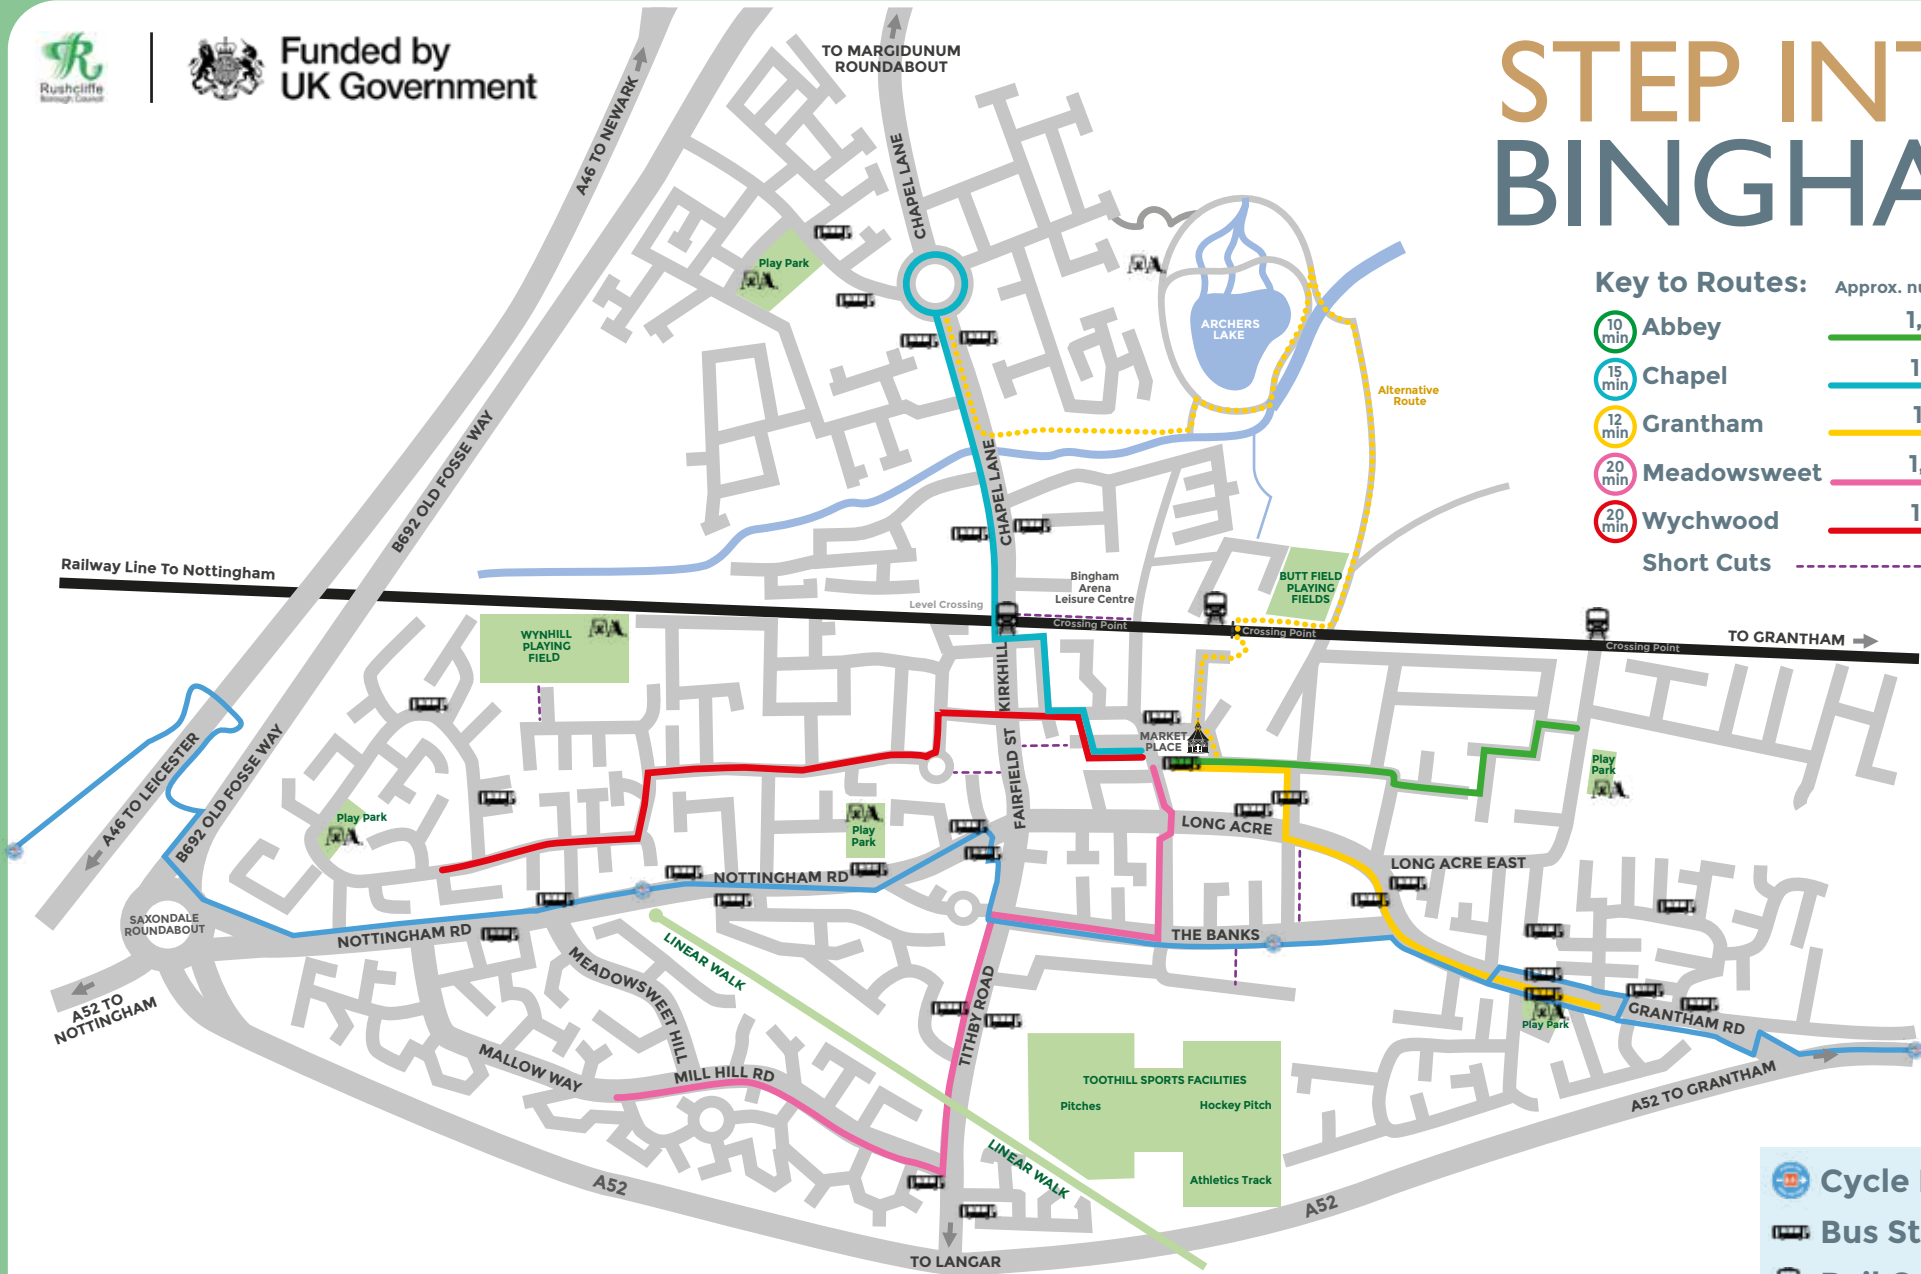

Funded by
UK Government

STEP INTO BINGHAM

Key to Routes: Approx. number of steps

	Abbey	1,000 steps
	Chapel	1,250 steps
	Grantham	1,100 steps
	Meadowsweet	1,700 steps
	Wychwood	1,550 steps
	Short Cuts	

- Cycle Route
- Bus Stop
- Rail Crossing
- Play Park

Funded by
UK Government

BINGHAM PUBLIC TRANSPORT

Time Table Links

97 Bingham -
Wychwood Road
Estate
(Vectare)

90/90B
Nottingham -
Newark
(Vectare)

92 Bingham -
Nottingham
(Vectare)

93, 93B Bingham
- Grantham
(Vectare)

354 Newark -
Bingham
(Notts County
Council)
Timetable

833 Bingham -
Bingham
(Centrebus
North)

MLN Nottingham -
Bingham
(Trentbarton)

RV Nottingham -
Bingham
(Trentbarton)