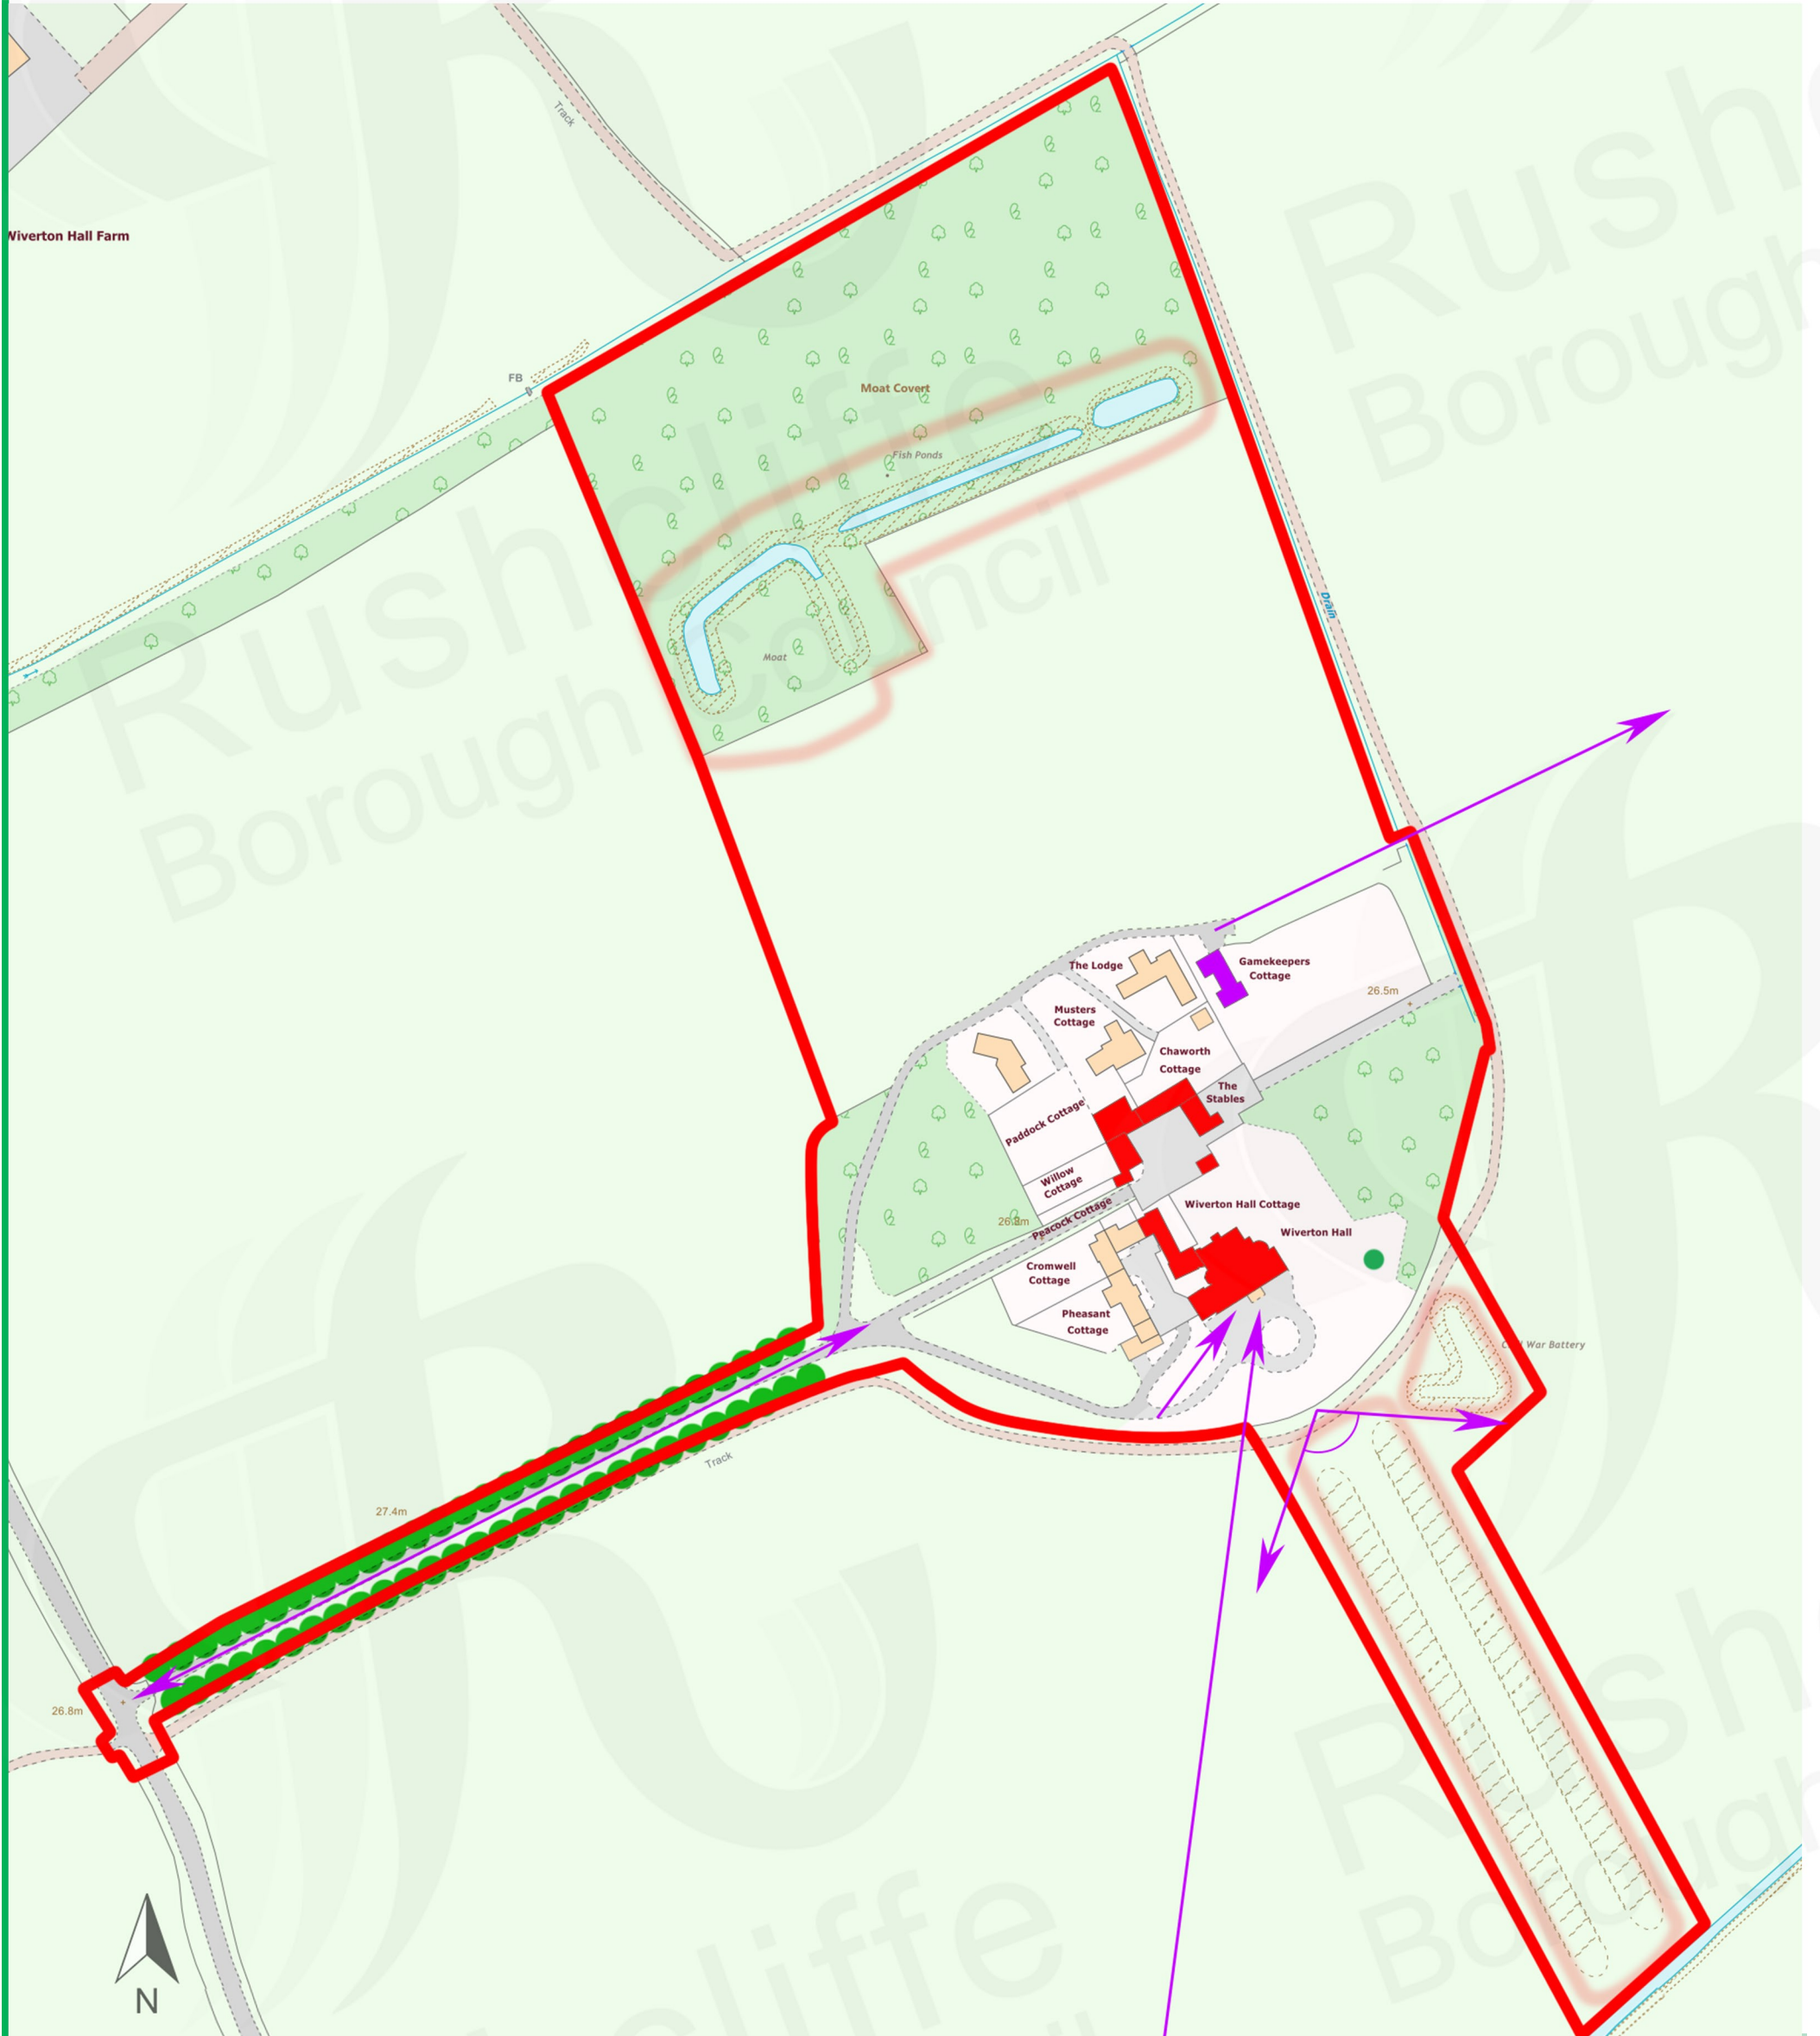

Rushcliffe
Borough Council

WIVERTON

TOWNSCAPE APPRAISAL

- | | |
|--|--|
|  Listed Buildings |  Conservation Area Boundary |
|  Key Unlisted Buildings |  Significant Group of Trees |
|  Scheduled Monuments |  Significant Tree |
|  Significant Views |  Panoramic Views |

This map is reproduced from Ordnance Survey material with the permission of Ordnance Survey on behalf of the Controller of Her Majesty's Stationary Office © Crown Copyright. Unauthorised reproduction infringes Crown Copyright and may lead to prosecution or civil proceedings.