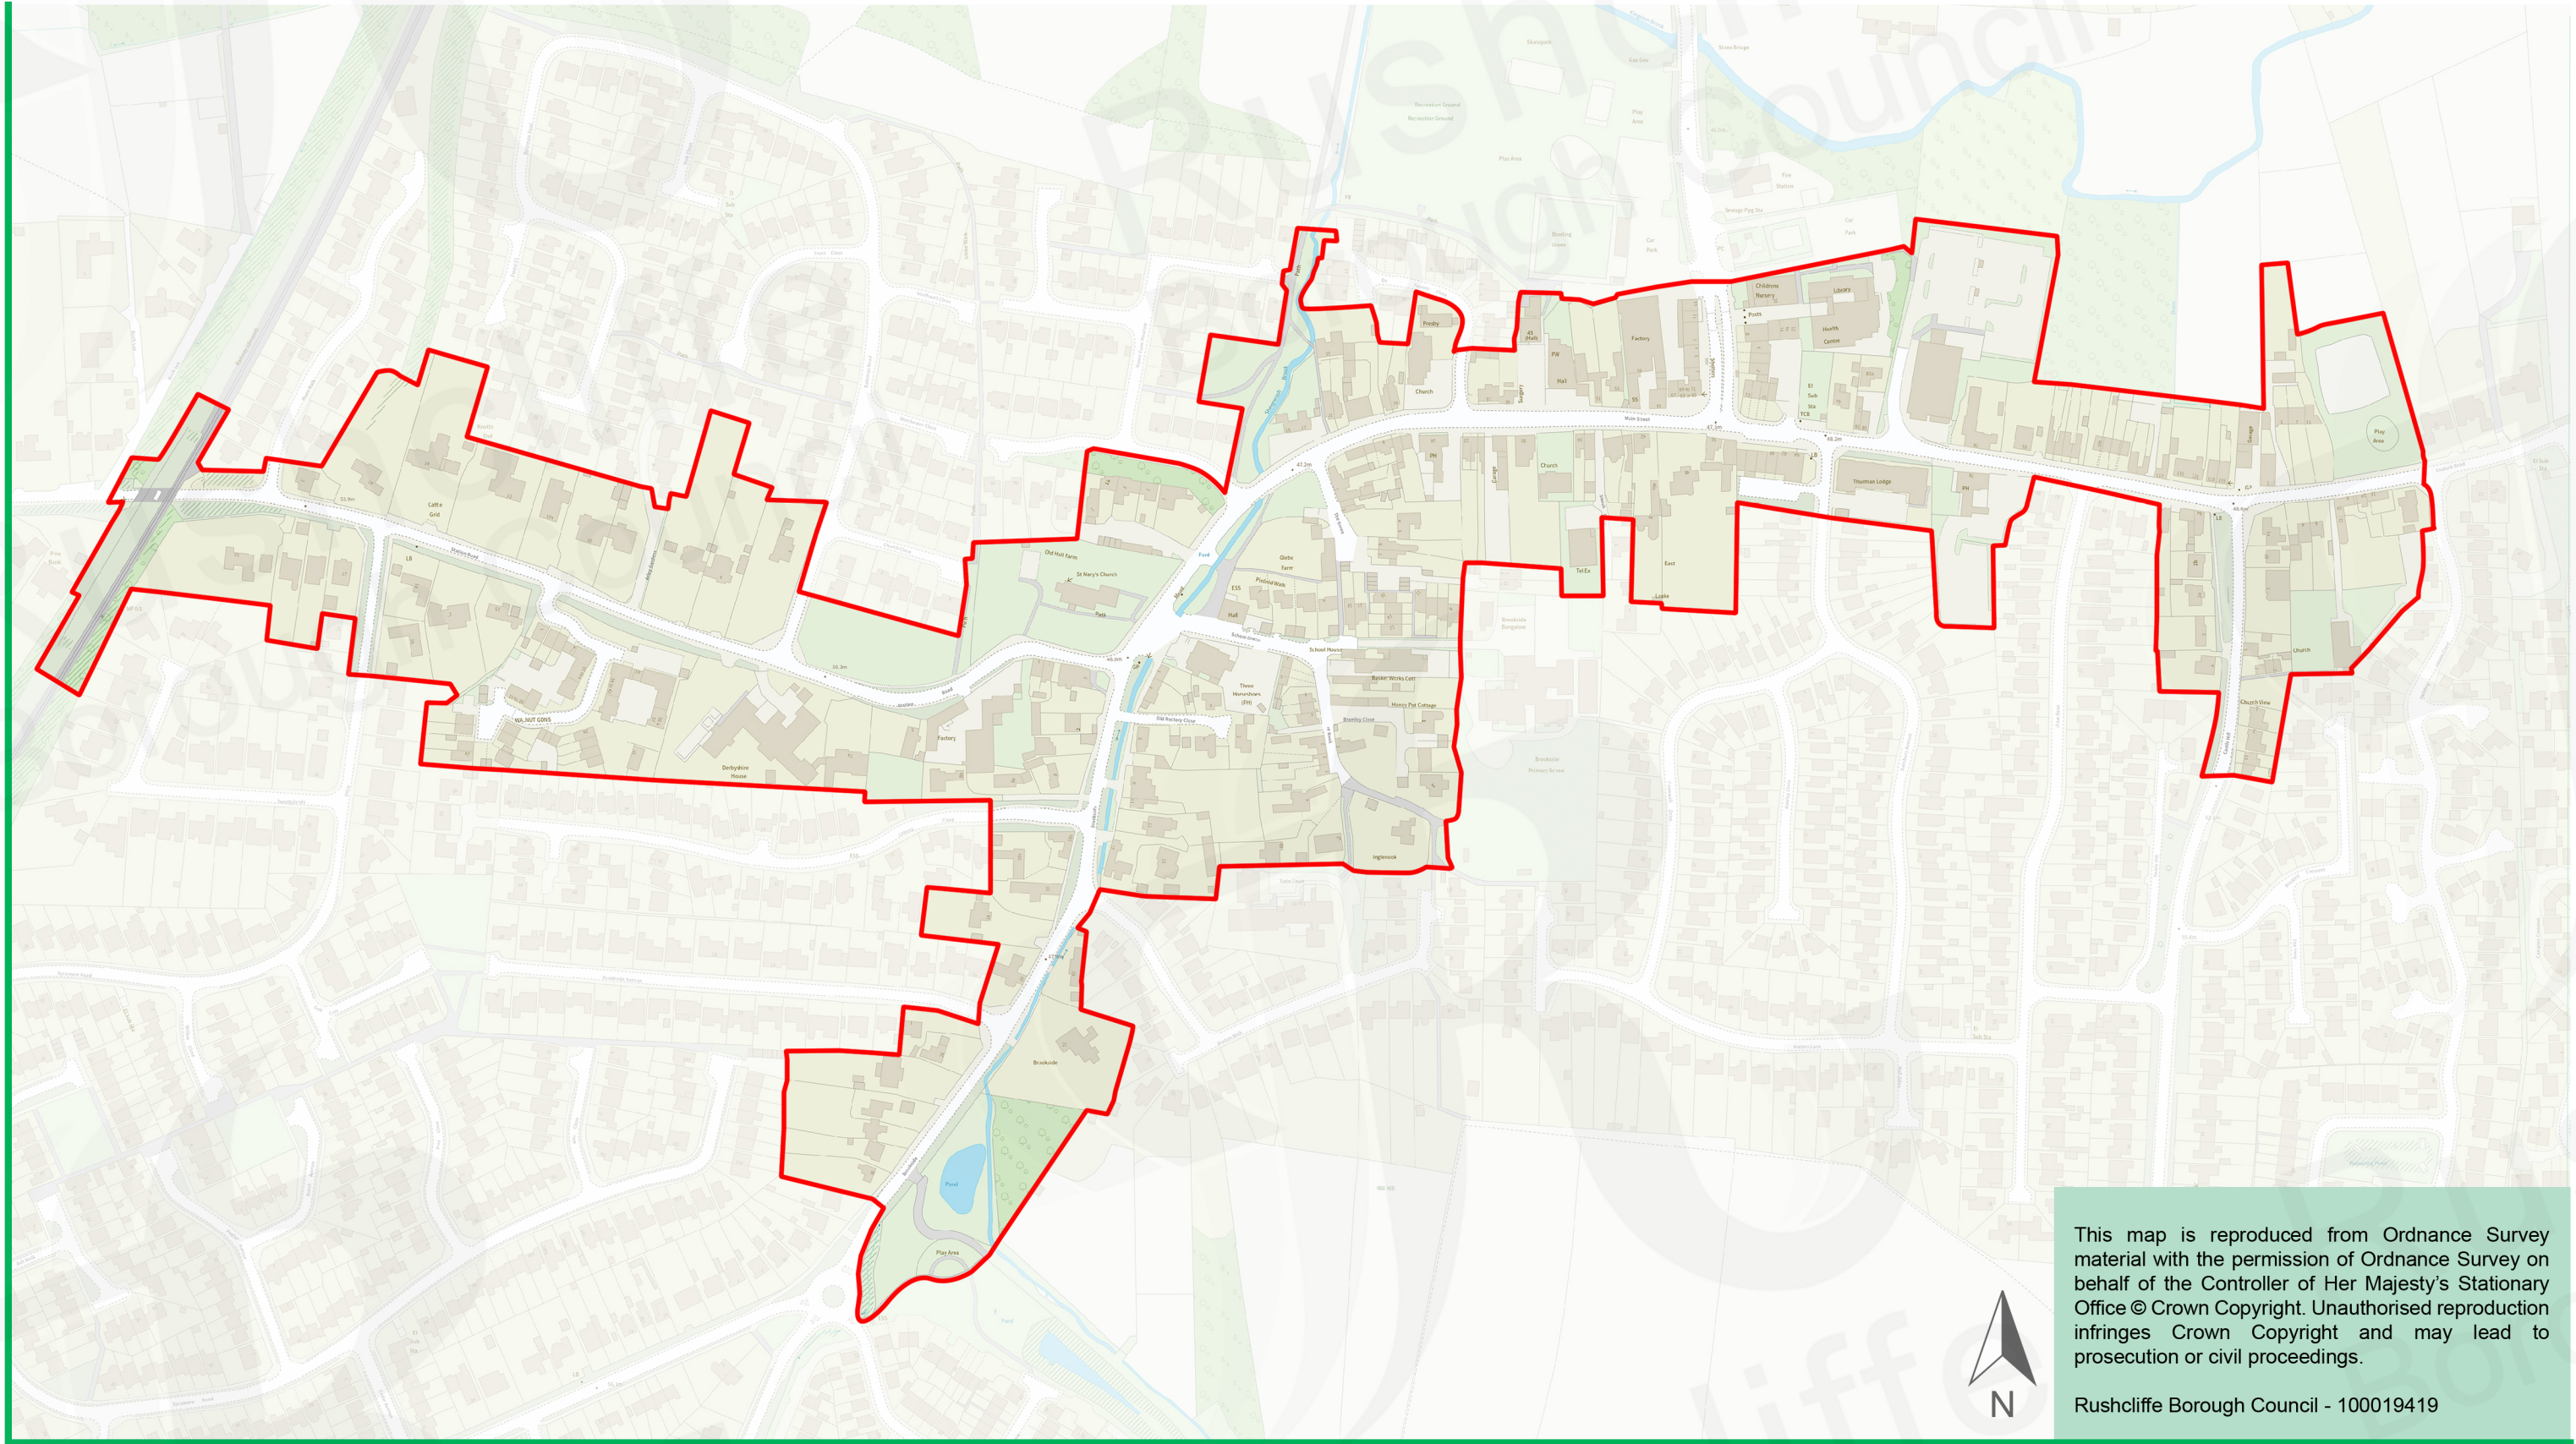

EAST LEAKE CONSERVATION AREA BOUNDARY

This map is reproduced from Ordnance Survey material with the permission of Ordnance Survey on behalf of the Controller of Her Majesty's Stationary Office © Crown Copyright. Unauthorised reproduction infringes Crown Copyright and may lead to prosecution or civil proceedings.