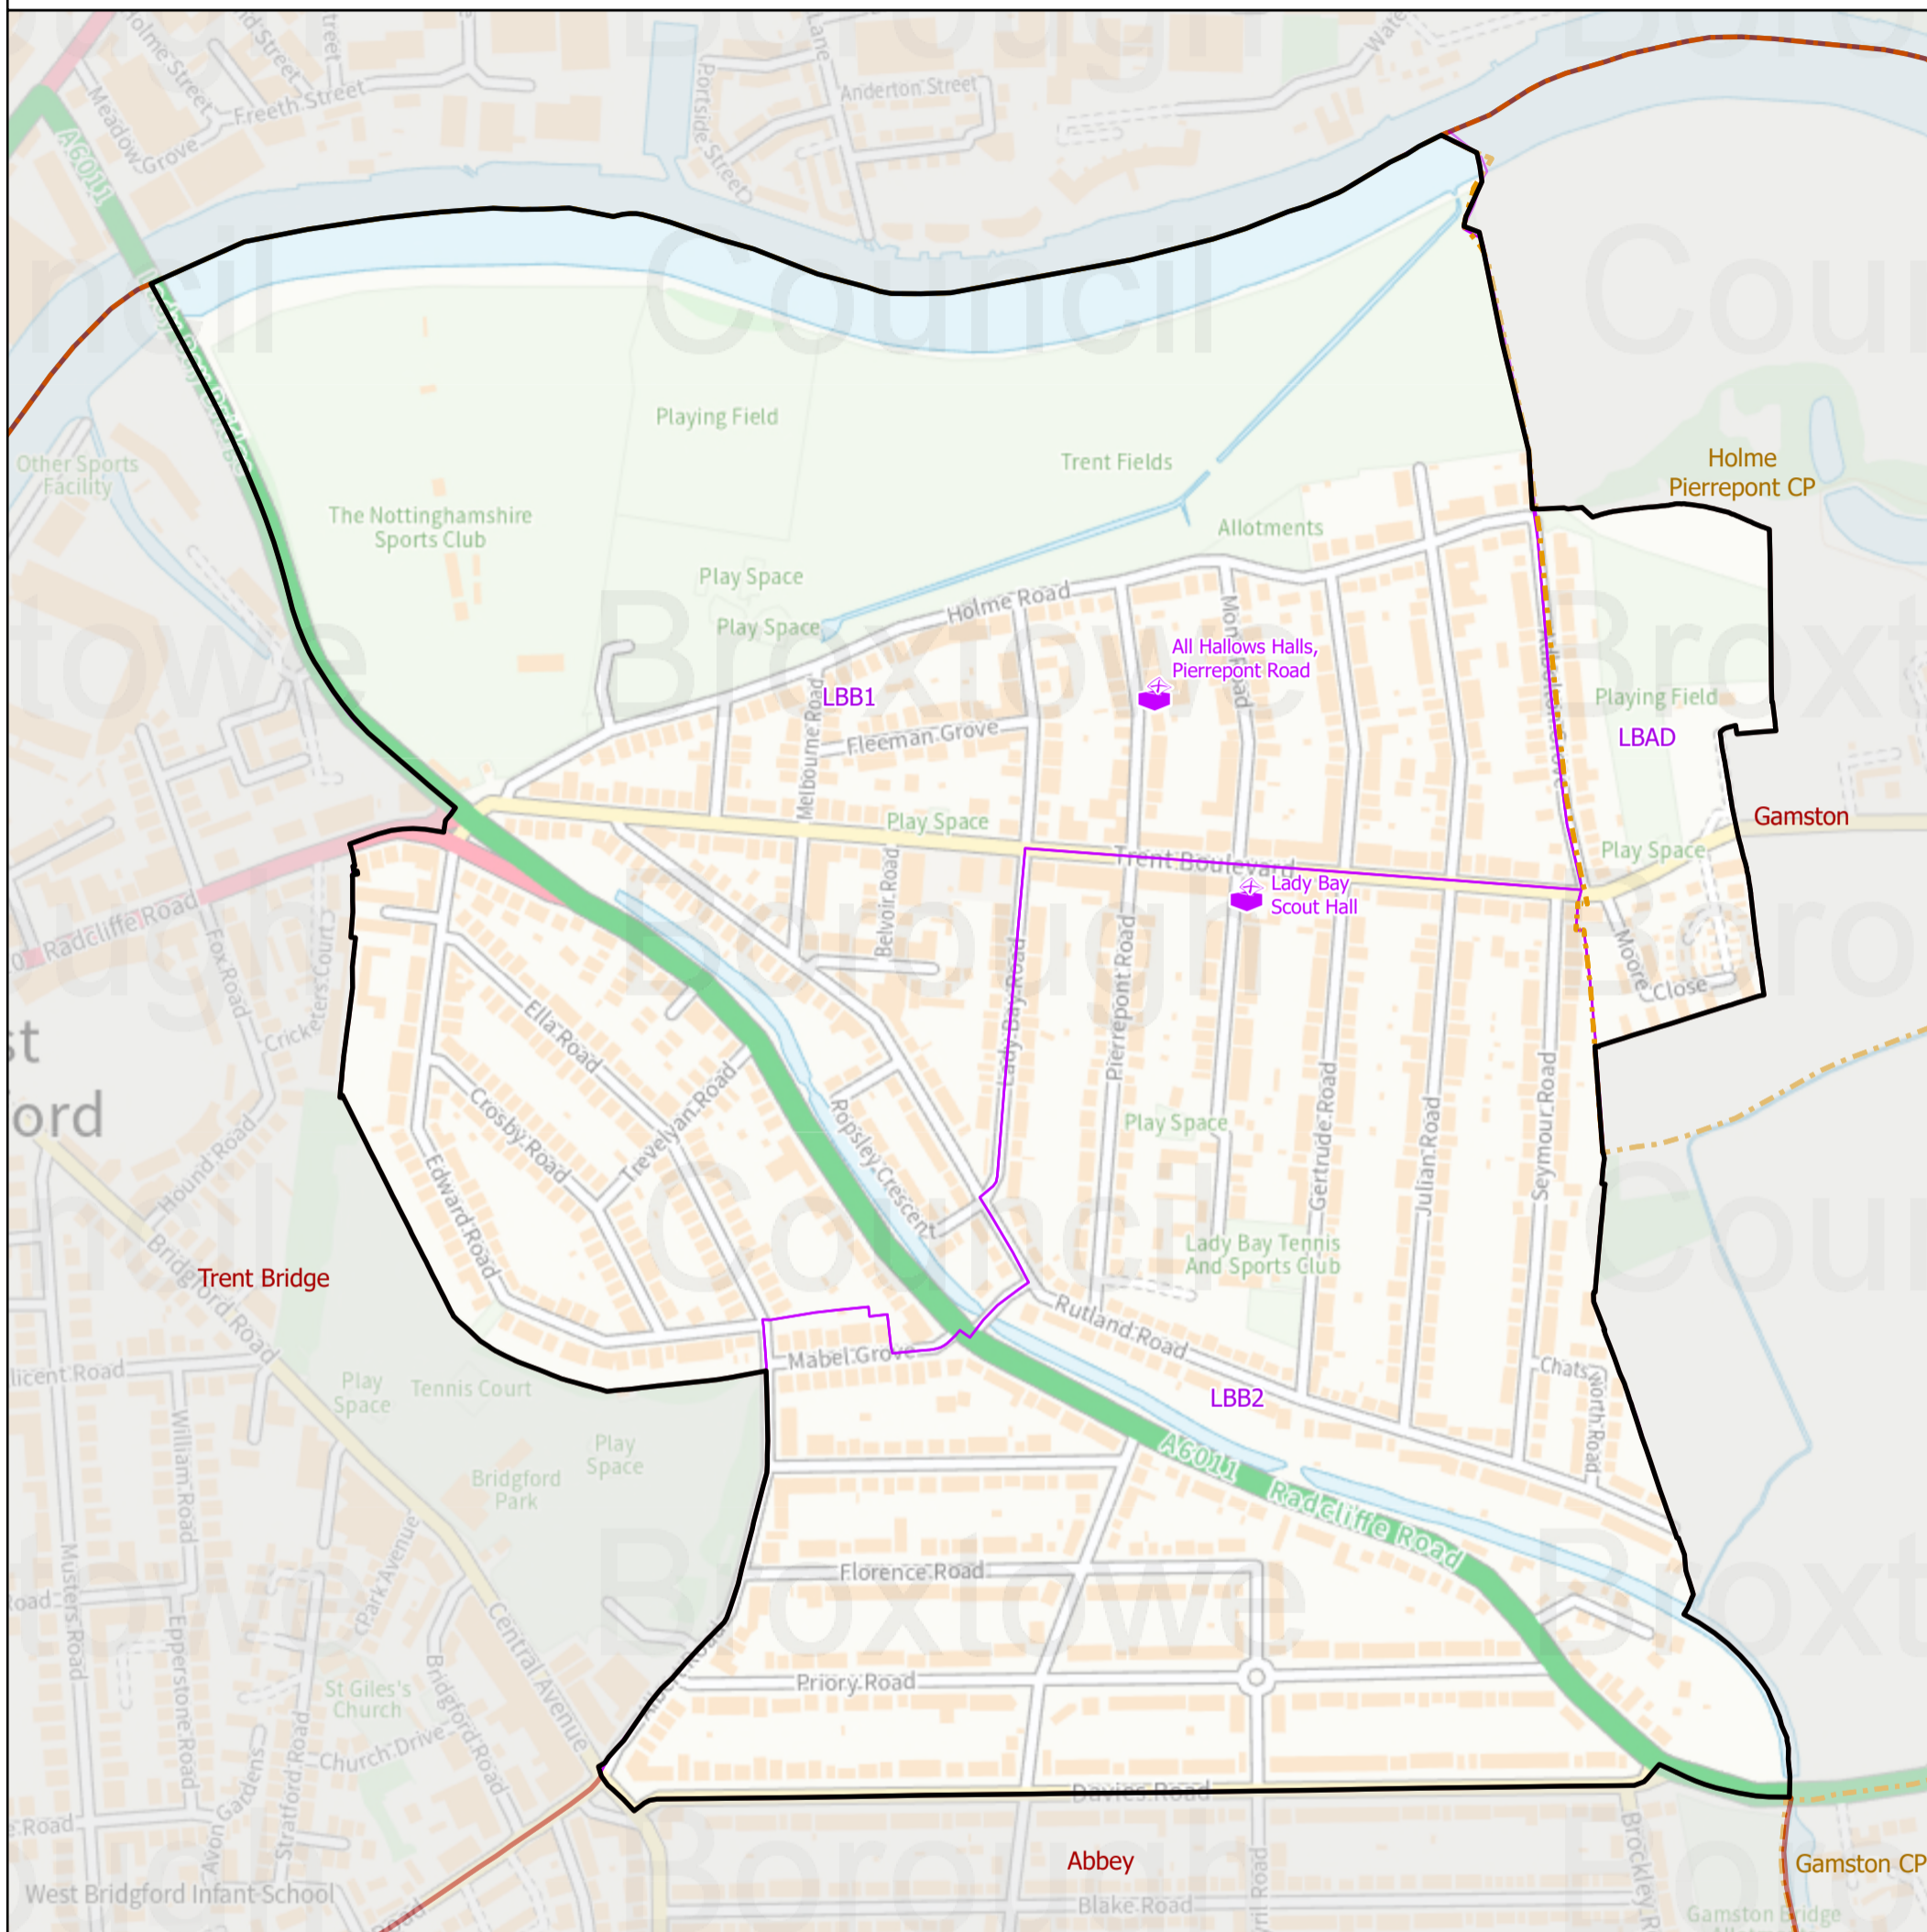

23 August 2024

Rushcliffe Borough Council - Lady Bay Ward

Polling District and Place

Rushcliffe
Borough Council

Polling Places: **Lady Bay**

-  LBAD, LBB2 | Lady Bay Scout Hall
-  LBB1 | All Hallows Halls, Pierrepont Road

Not To Scale

© Crown Copyright and database right 2024. Ordnance Survey 100019419
You are not permitted to copy, sub-license, distribute or sell any of this data to third parties in any form.