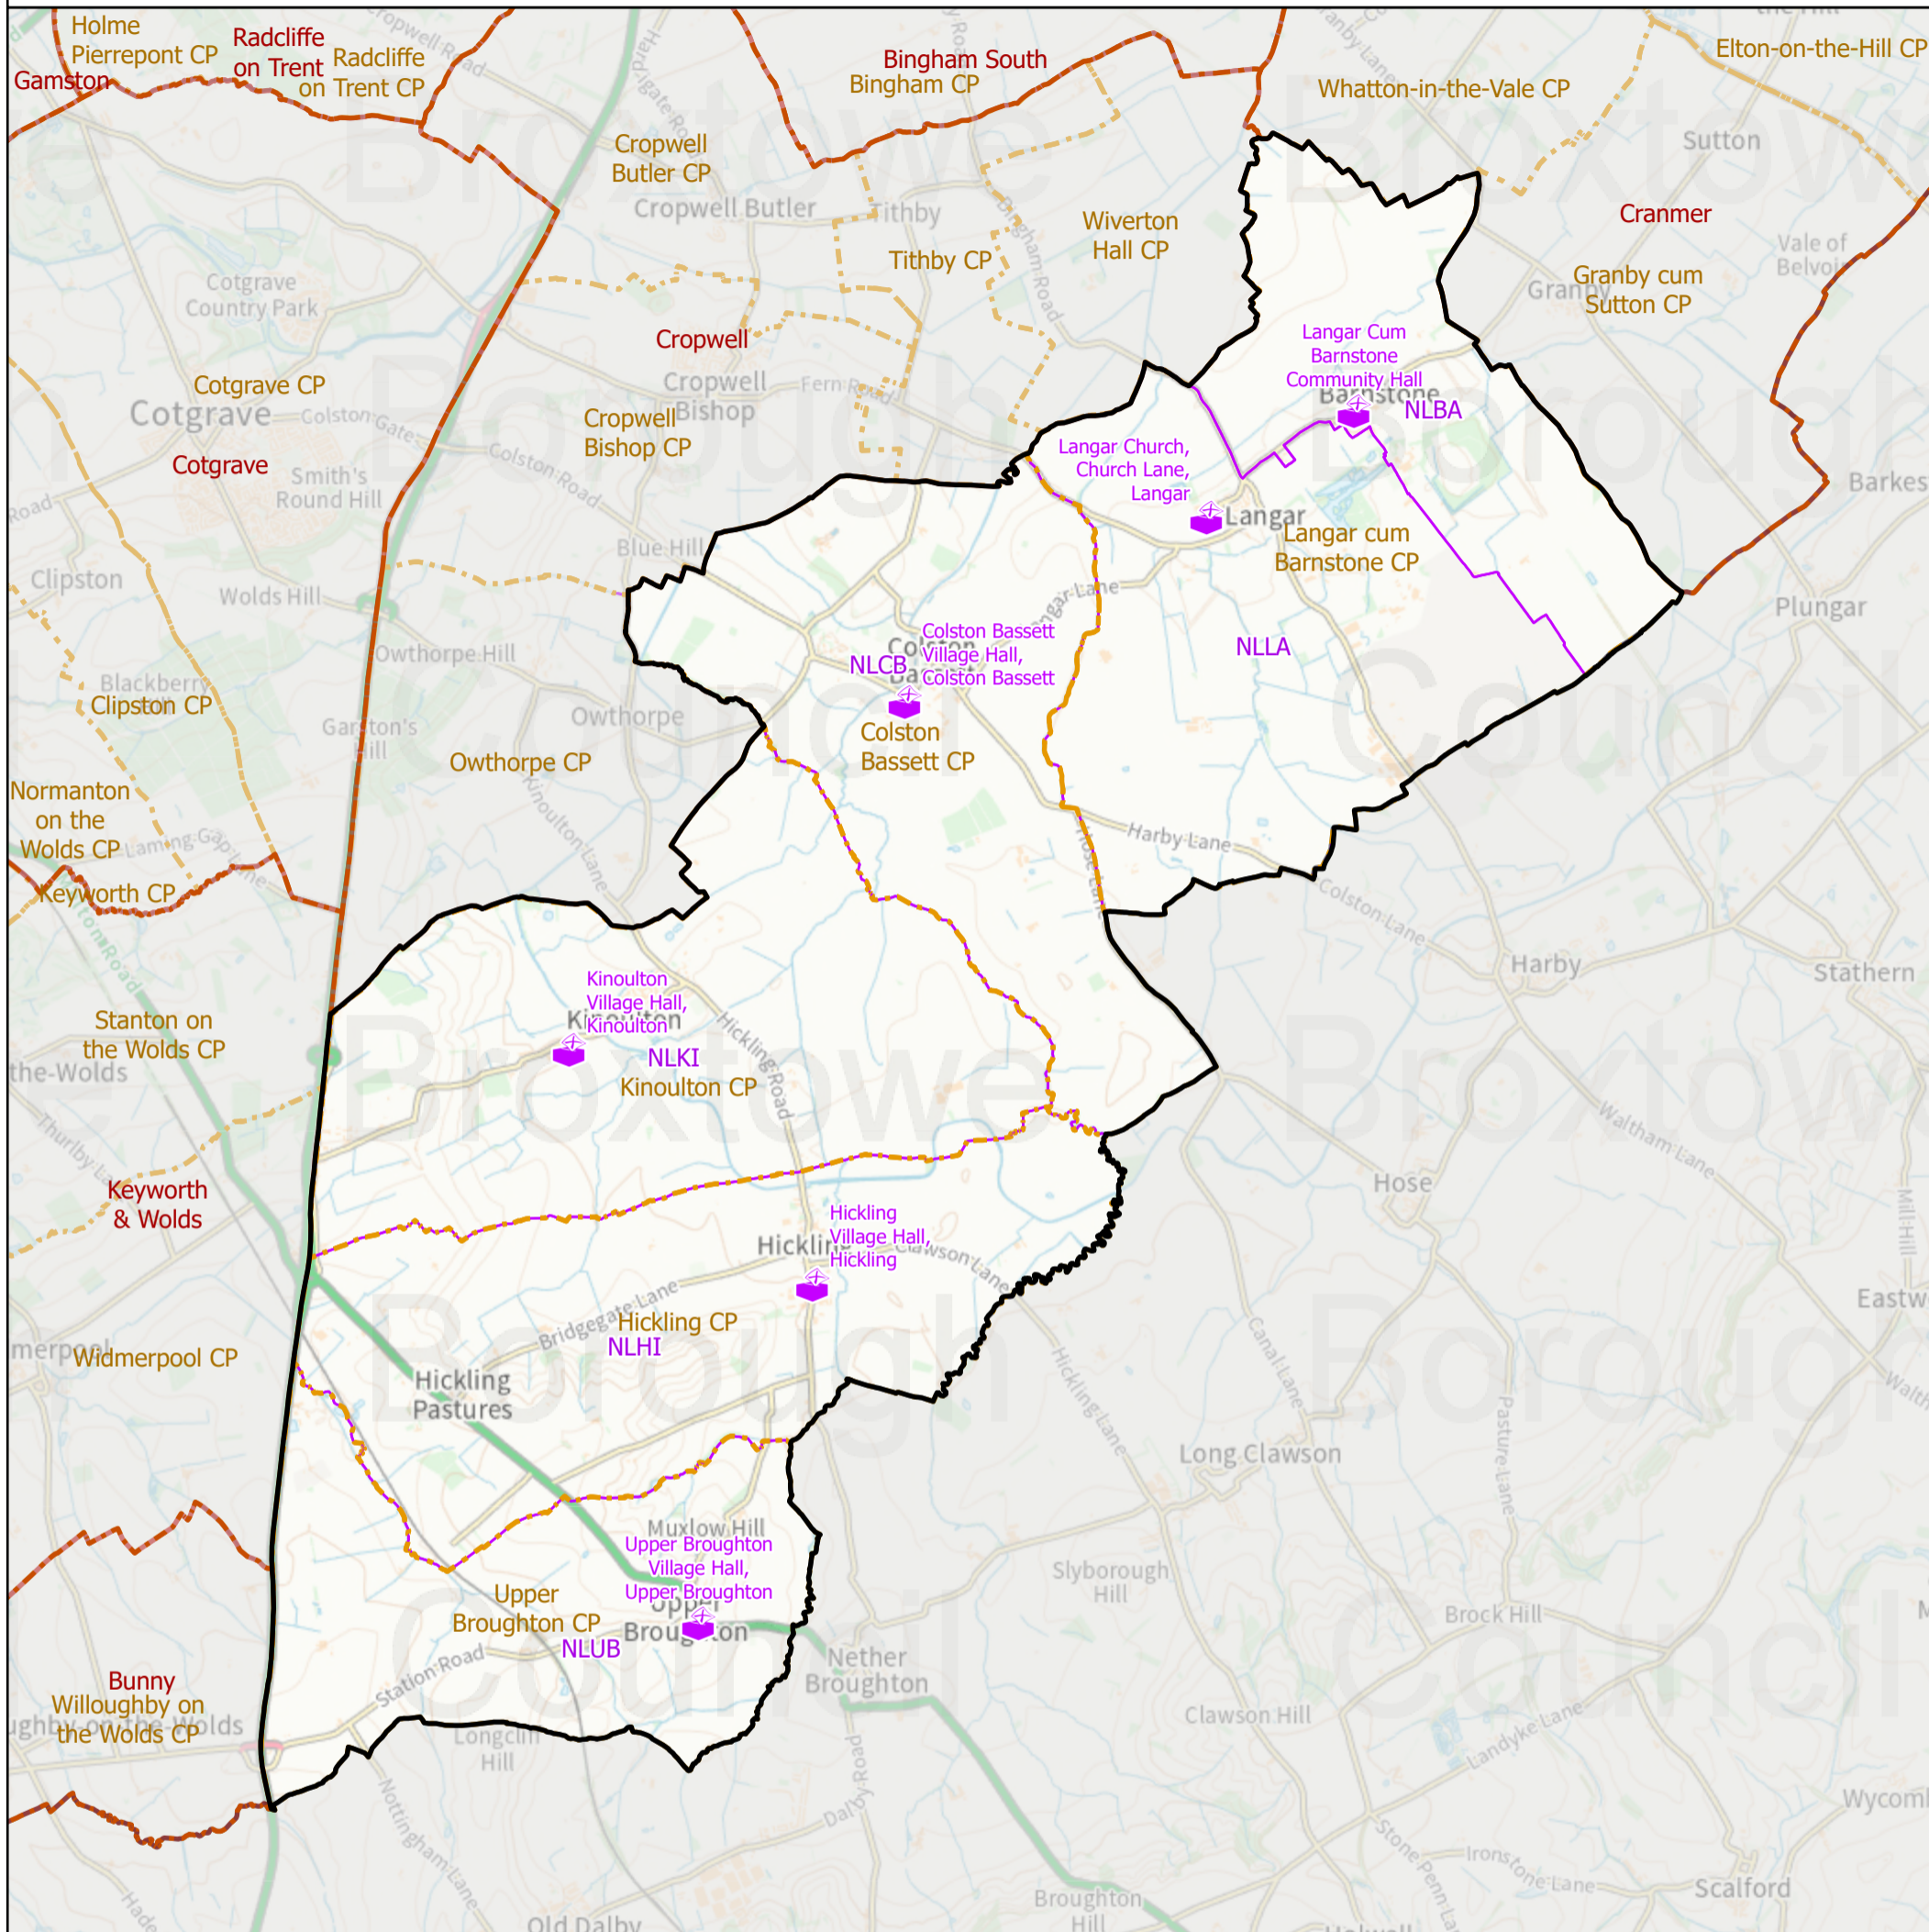

23 August 2024

# Rushcliffe Borough Council - Nevile & Langar Ward

Polling District and Place

Rushcliffe  
Borough Council

**Polling Places: Nevile & Langar**

- NLBA | Langar Cum Barnstone Community Hall
- NLCB | Colston Bassett Village Hall, Colston Bassett
- NLKI | Kinoulton Village Hall, Kinoulton
- NLHI | Hickling Village Hall, Hickling
- NLLA | Langar Church, Church Lane, Langar
- NLUB | Upper Broughton Village Hall, Upper Broughton

Not To Scale