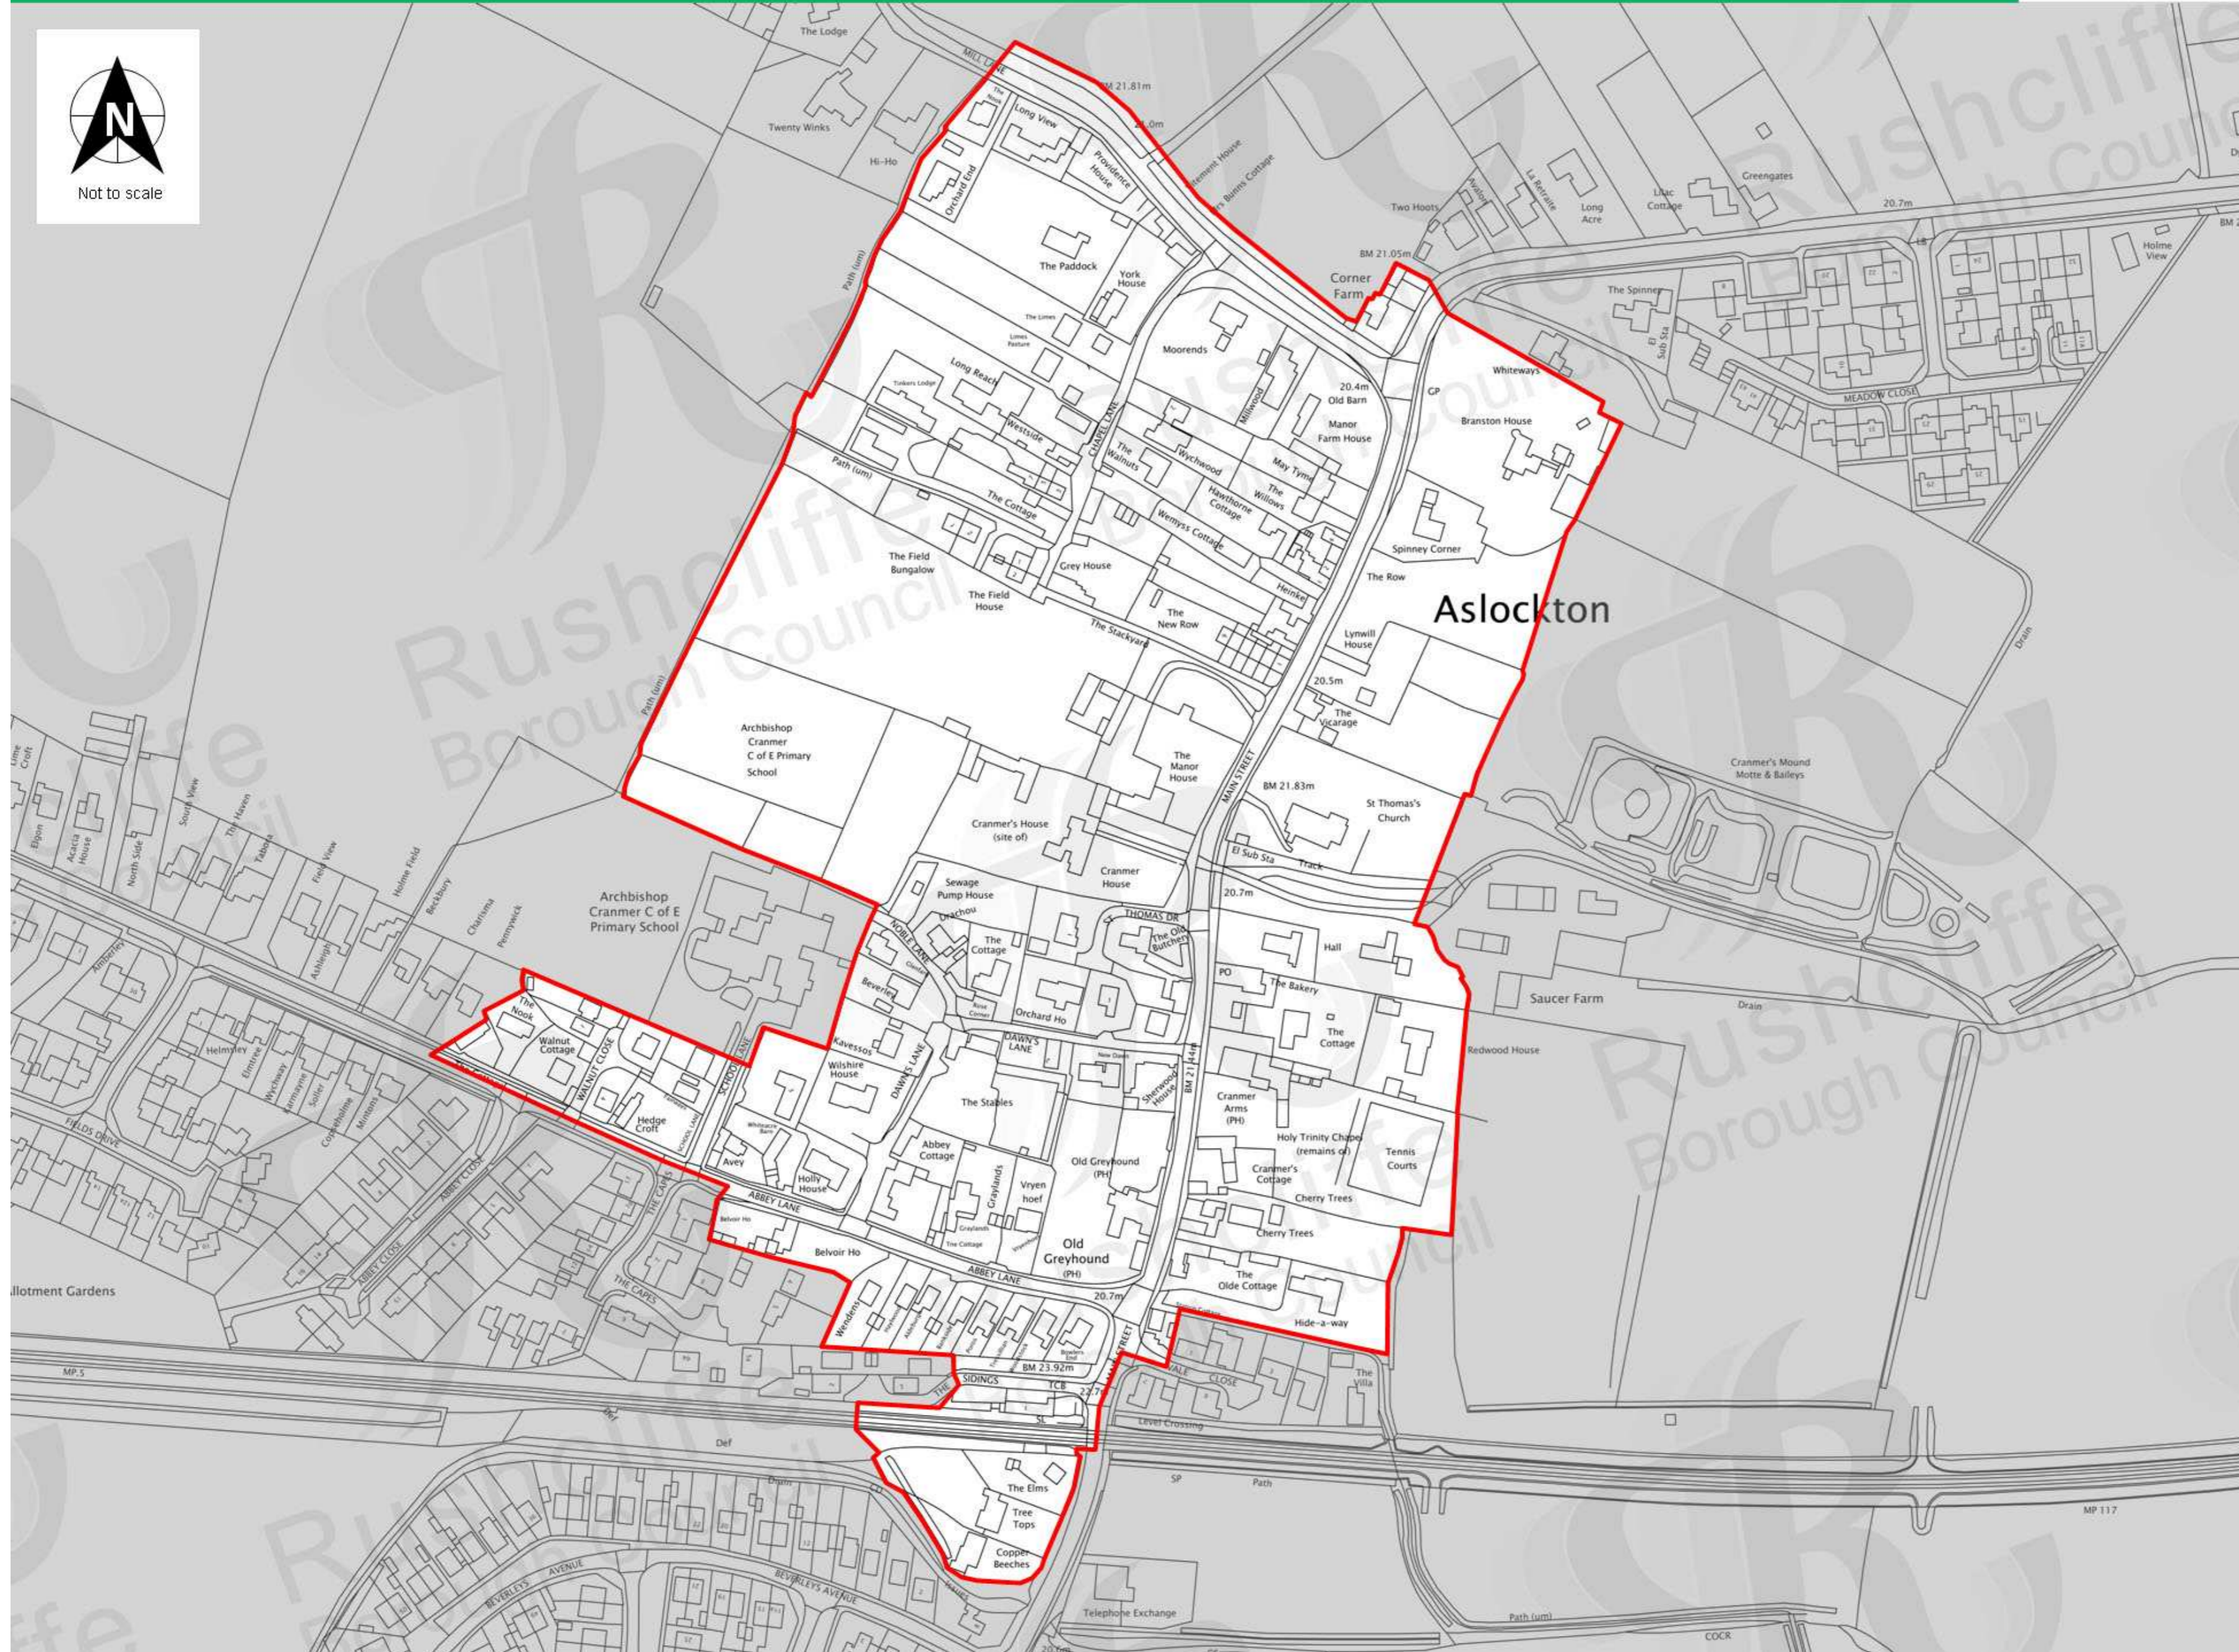

Conservation Area Boundary

This map is reproduced from Ordnance Survey material with the permission of Ordnance Survey on behalf of the Controller of Her Majesty's Stationary Office © Crown Copyright. Unauthorised reproduction infringes Crown Copyright and may lead to prosecution or civil proceedings. Rushcliffe Borough Council 1000019419