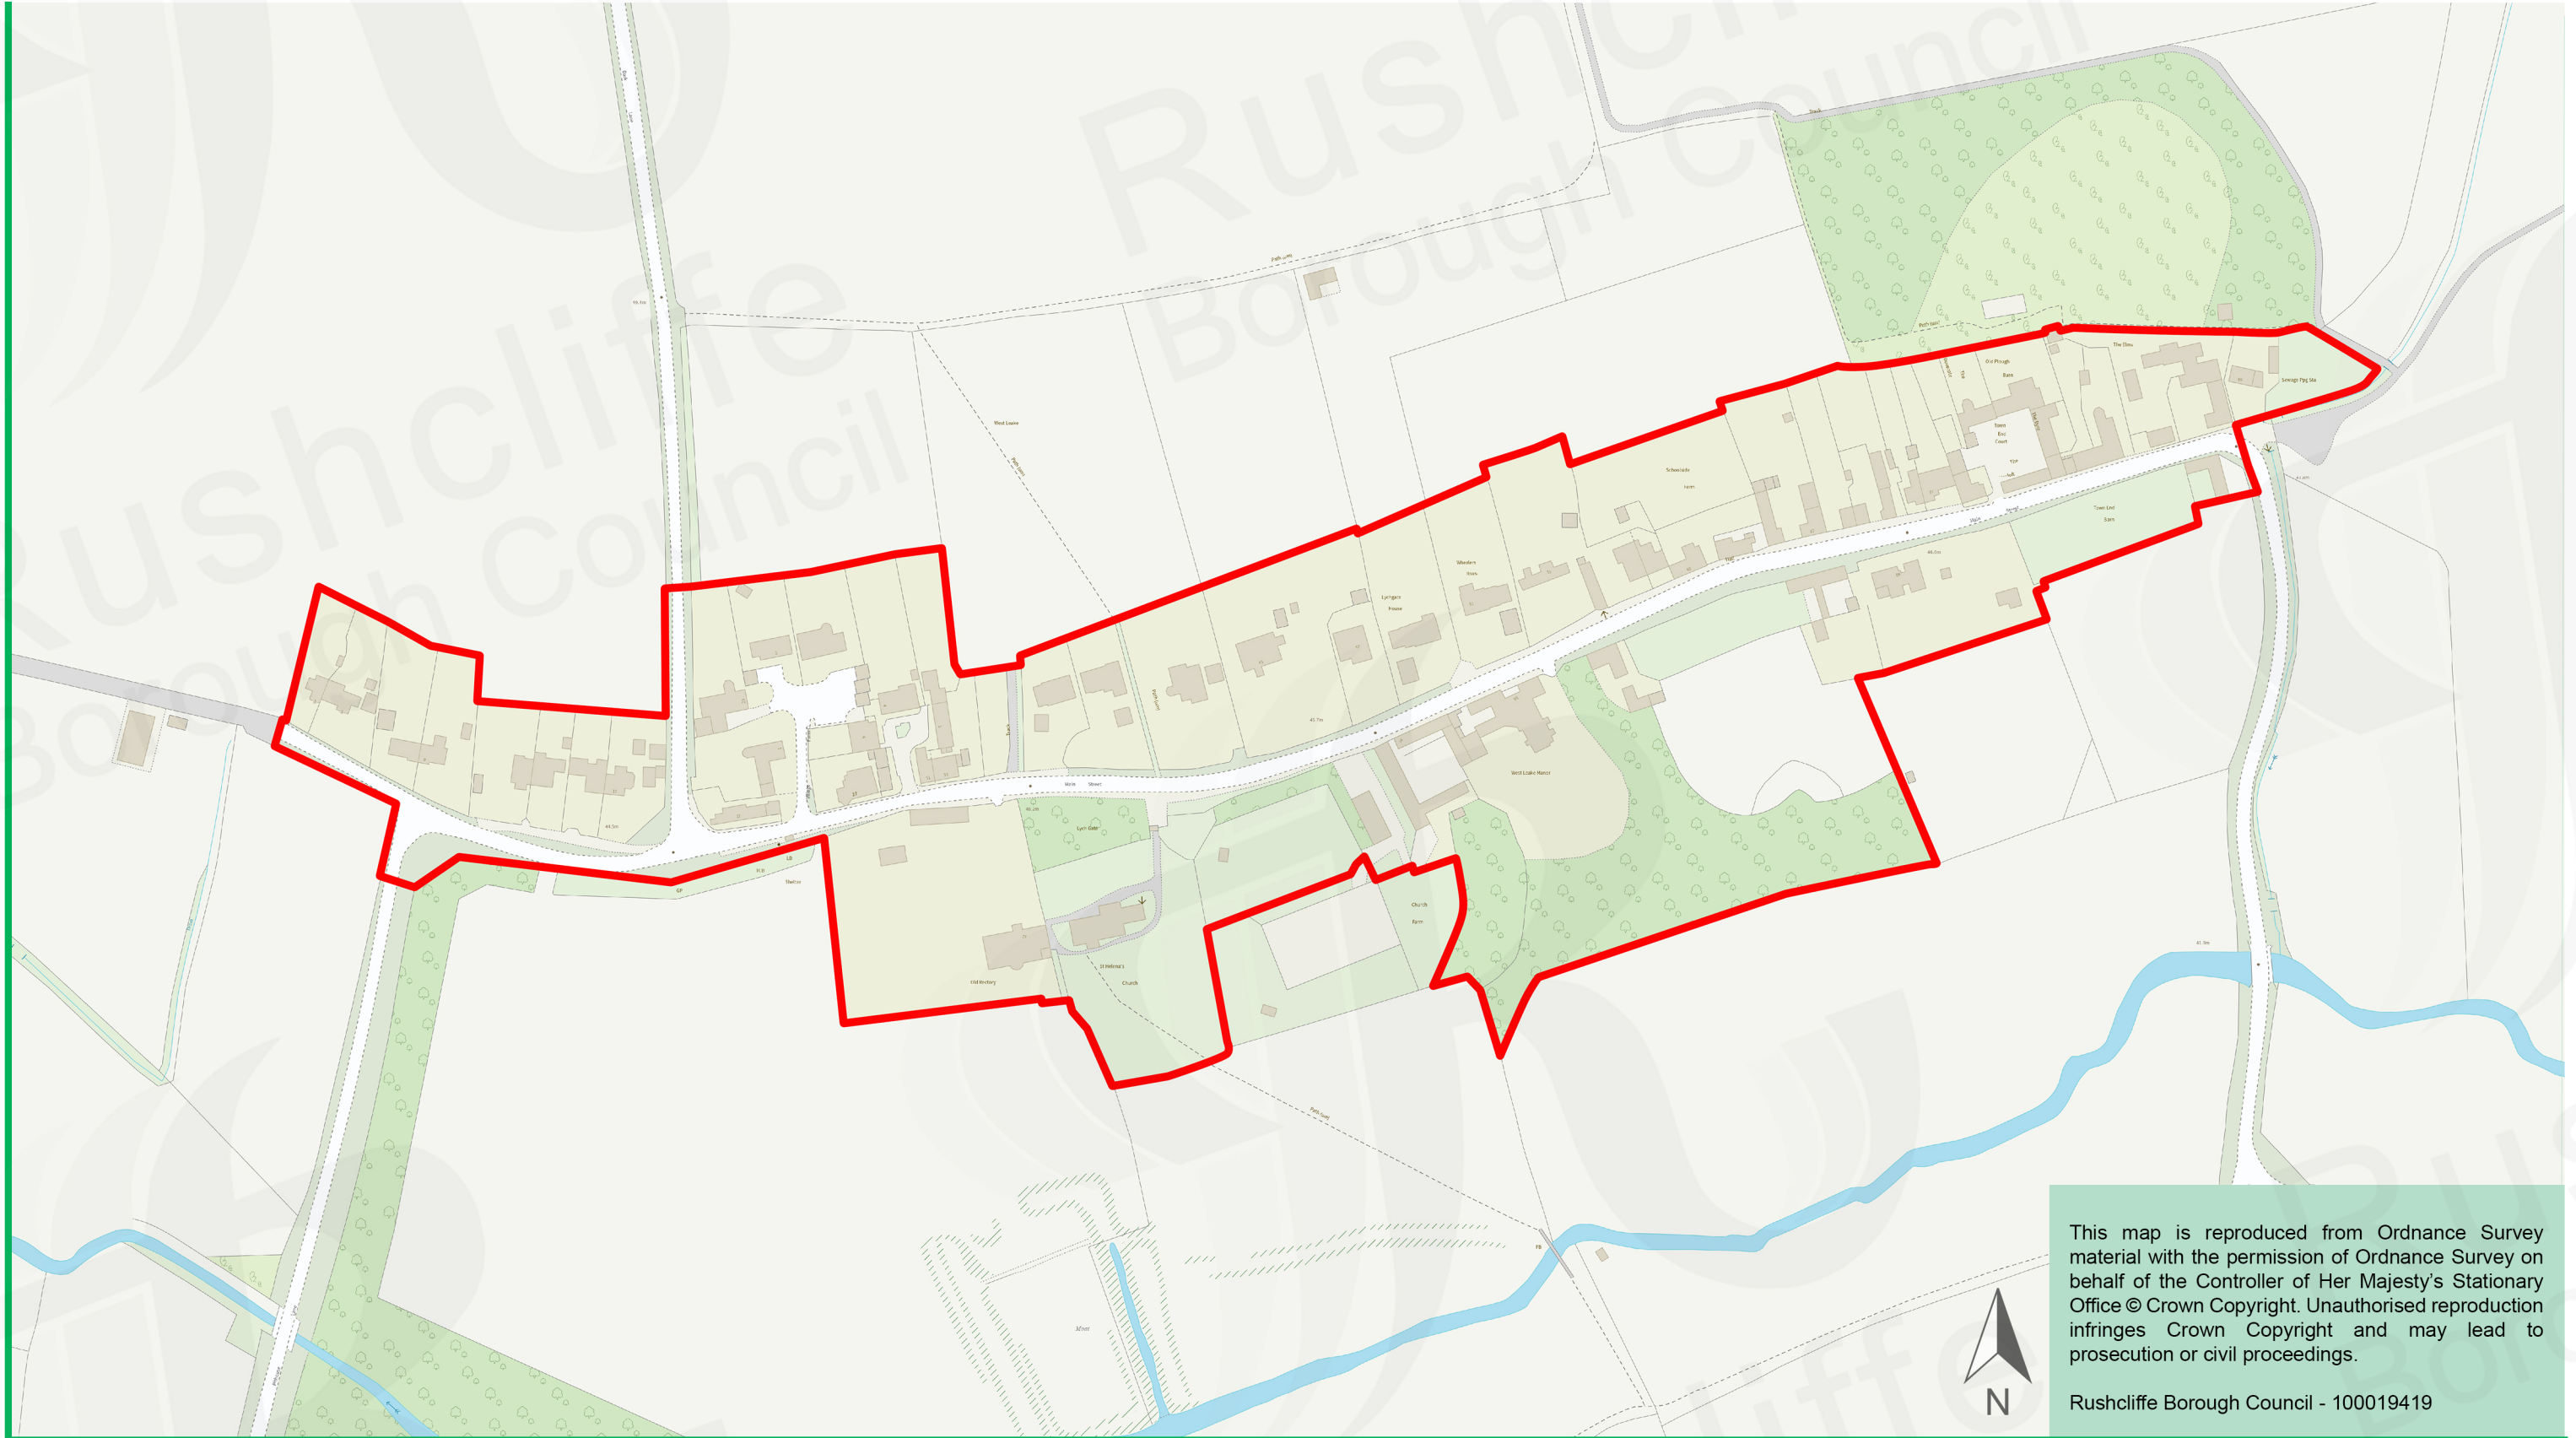

# WEST LEAKE CONSERVATION AREA BOUNDARY

This map is reproduced from Ordnance Survey material with the permission of Ordnance Survey on behalf of the Controller of Her Majesty's Stationary Office © Crown Copyright. Unauthorised reproduction infringes Crown Copyright and may lead to prosecution or civil proceedings.