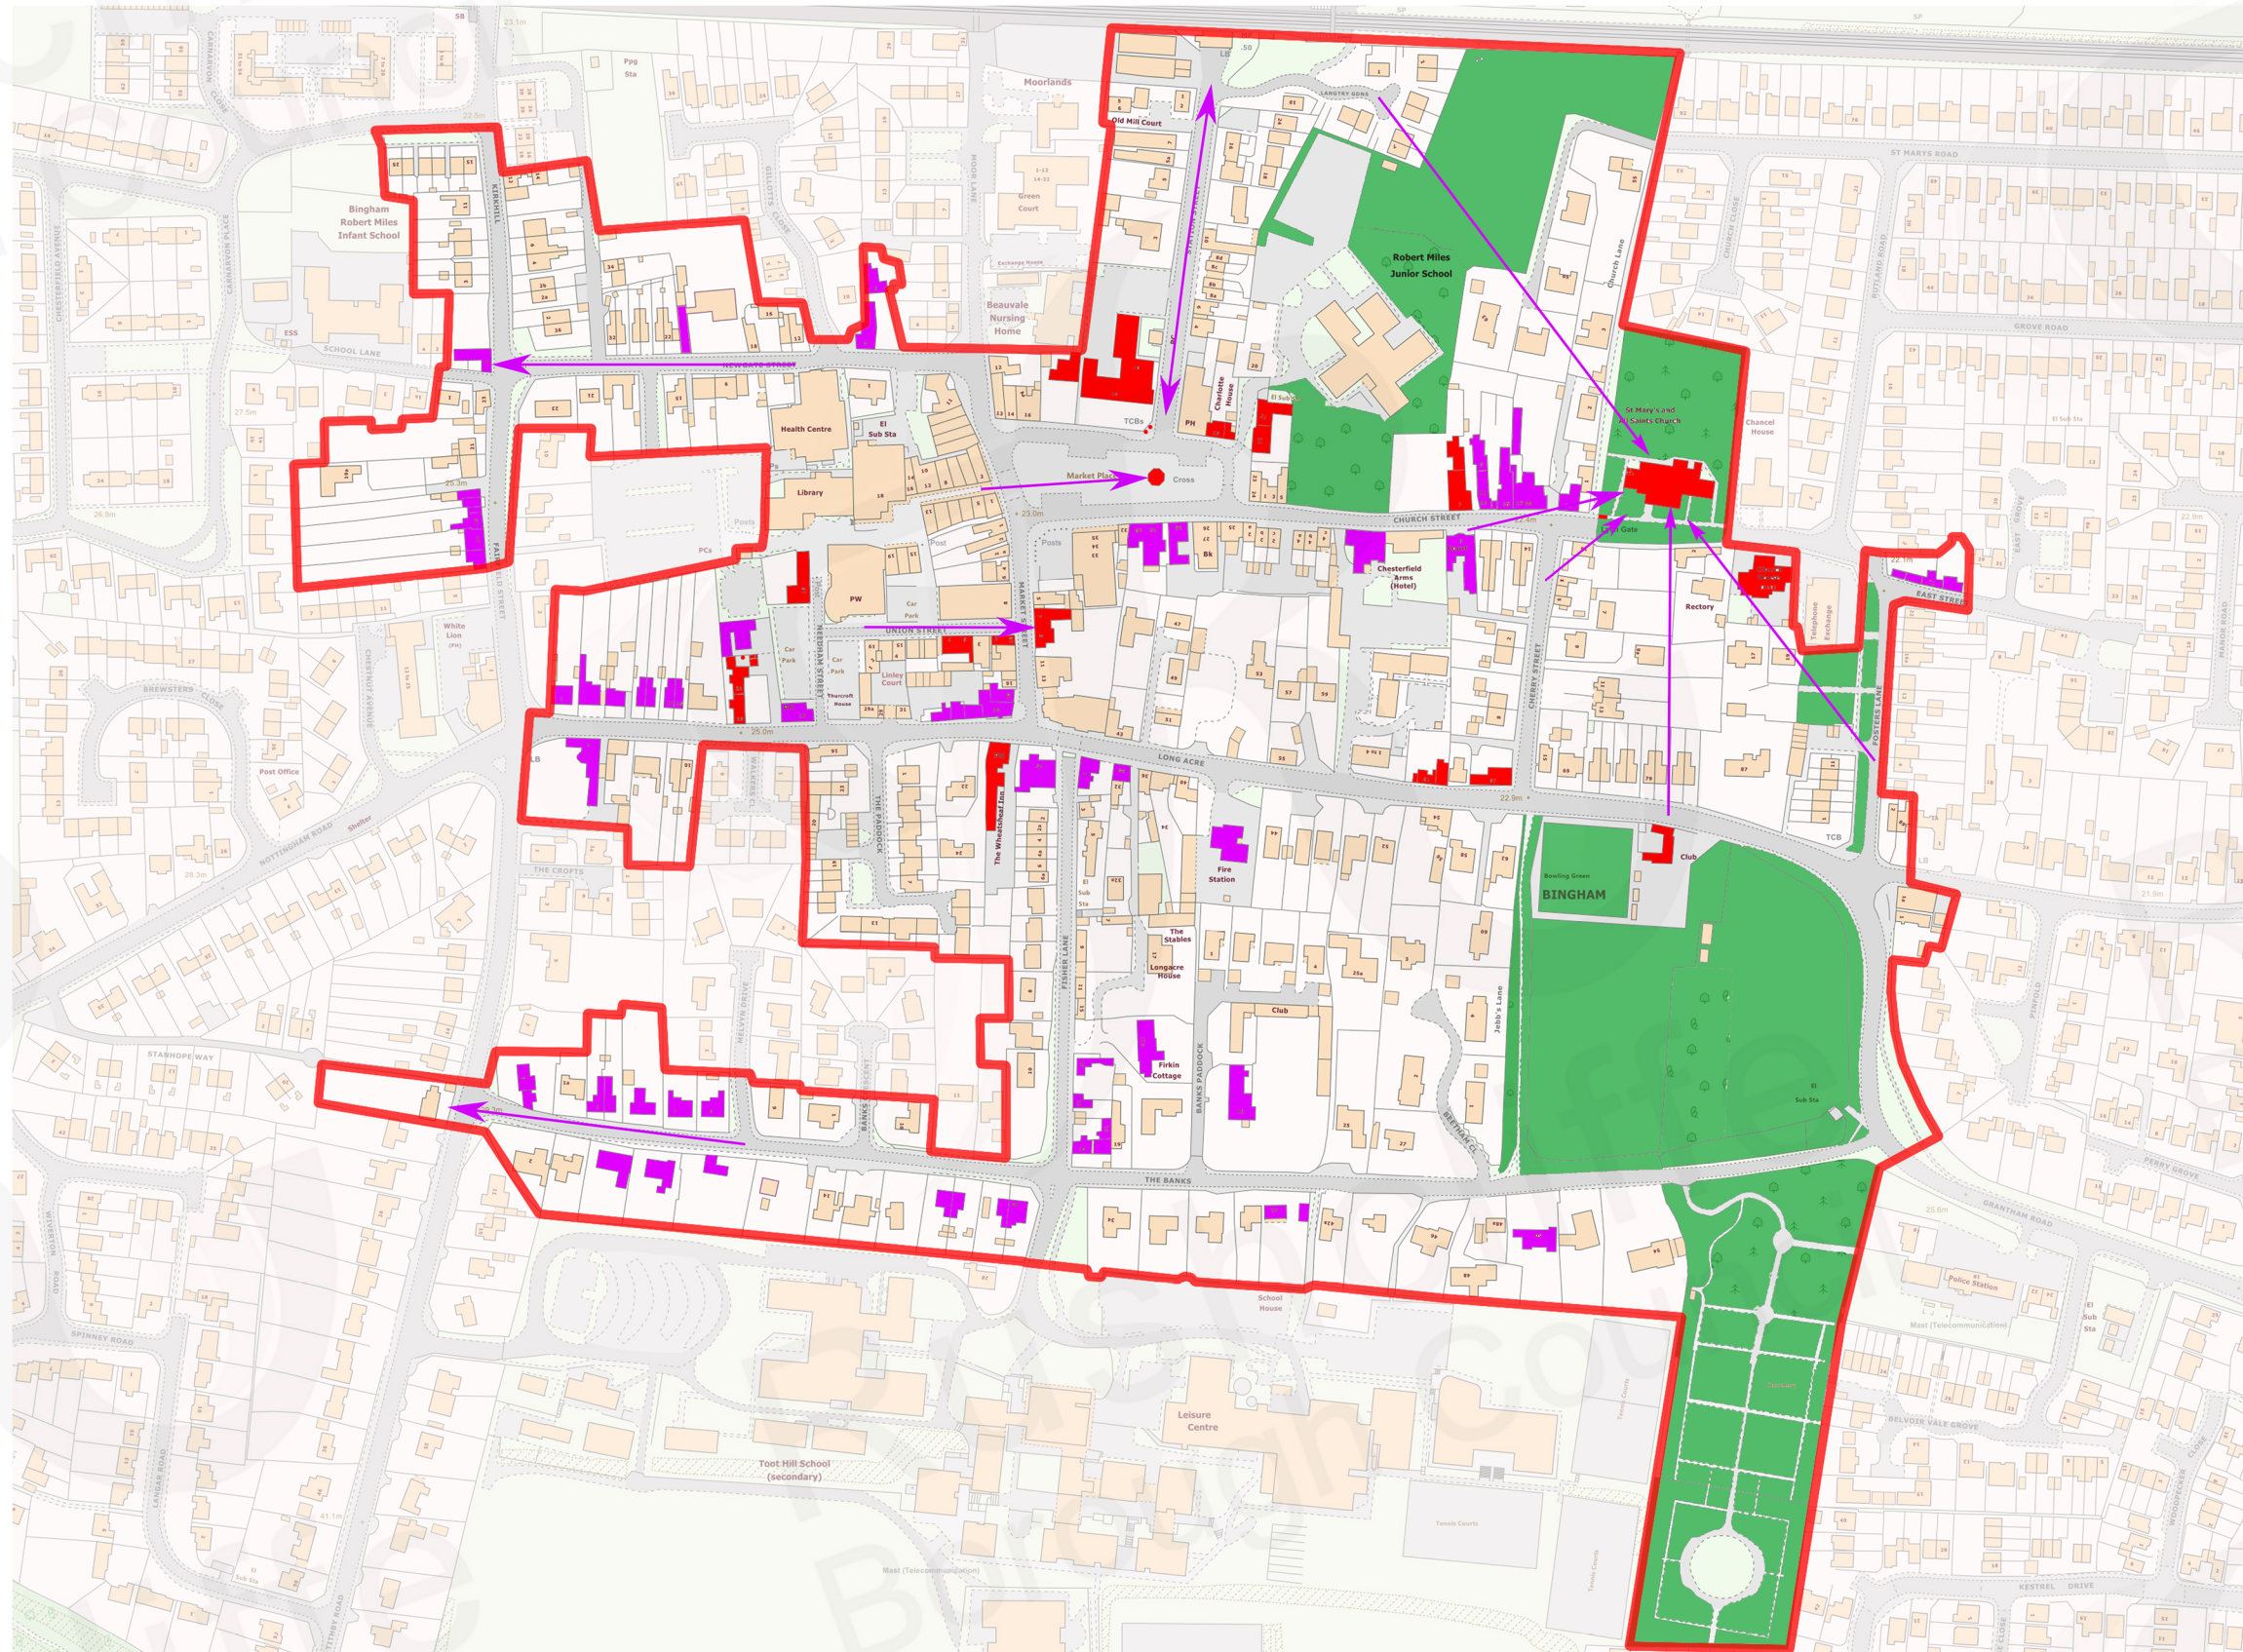

Rushcliffe
Borough Council

BINGHAM

It should be noted that the content of this map is not a comprehensive account of every significant building, structure, tree, wall, feature, or space. Therefore, any omission should not be assumed to imply that they are of no interest.

TOWNSCAPE APPRAISAL

- Listed Buildings
- Key Unlisted Buildings
- Positive Open Space
- Conservation Area Boundary
- Significant Views

This map is reproduced from Ordnance Survey material with the permission of Ordnance Survey on behalf of the Controller of Her Majesty's Stationary Office © Crown Copyright. Unauthorised reproduction infringes Crown Copyright and may lead to prosecution or civil proceedings.