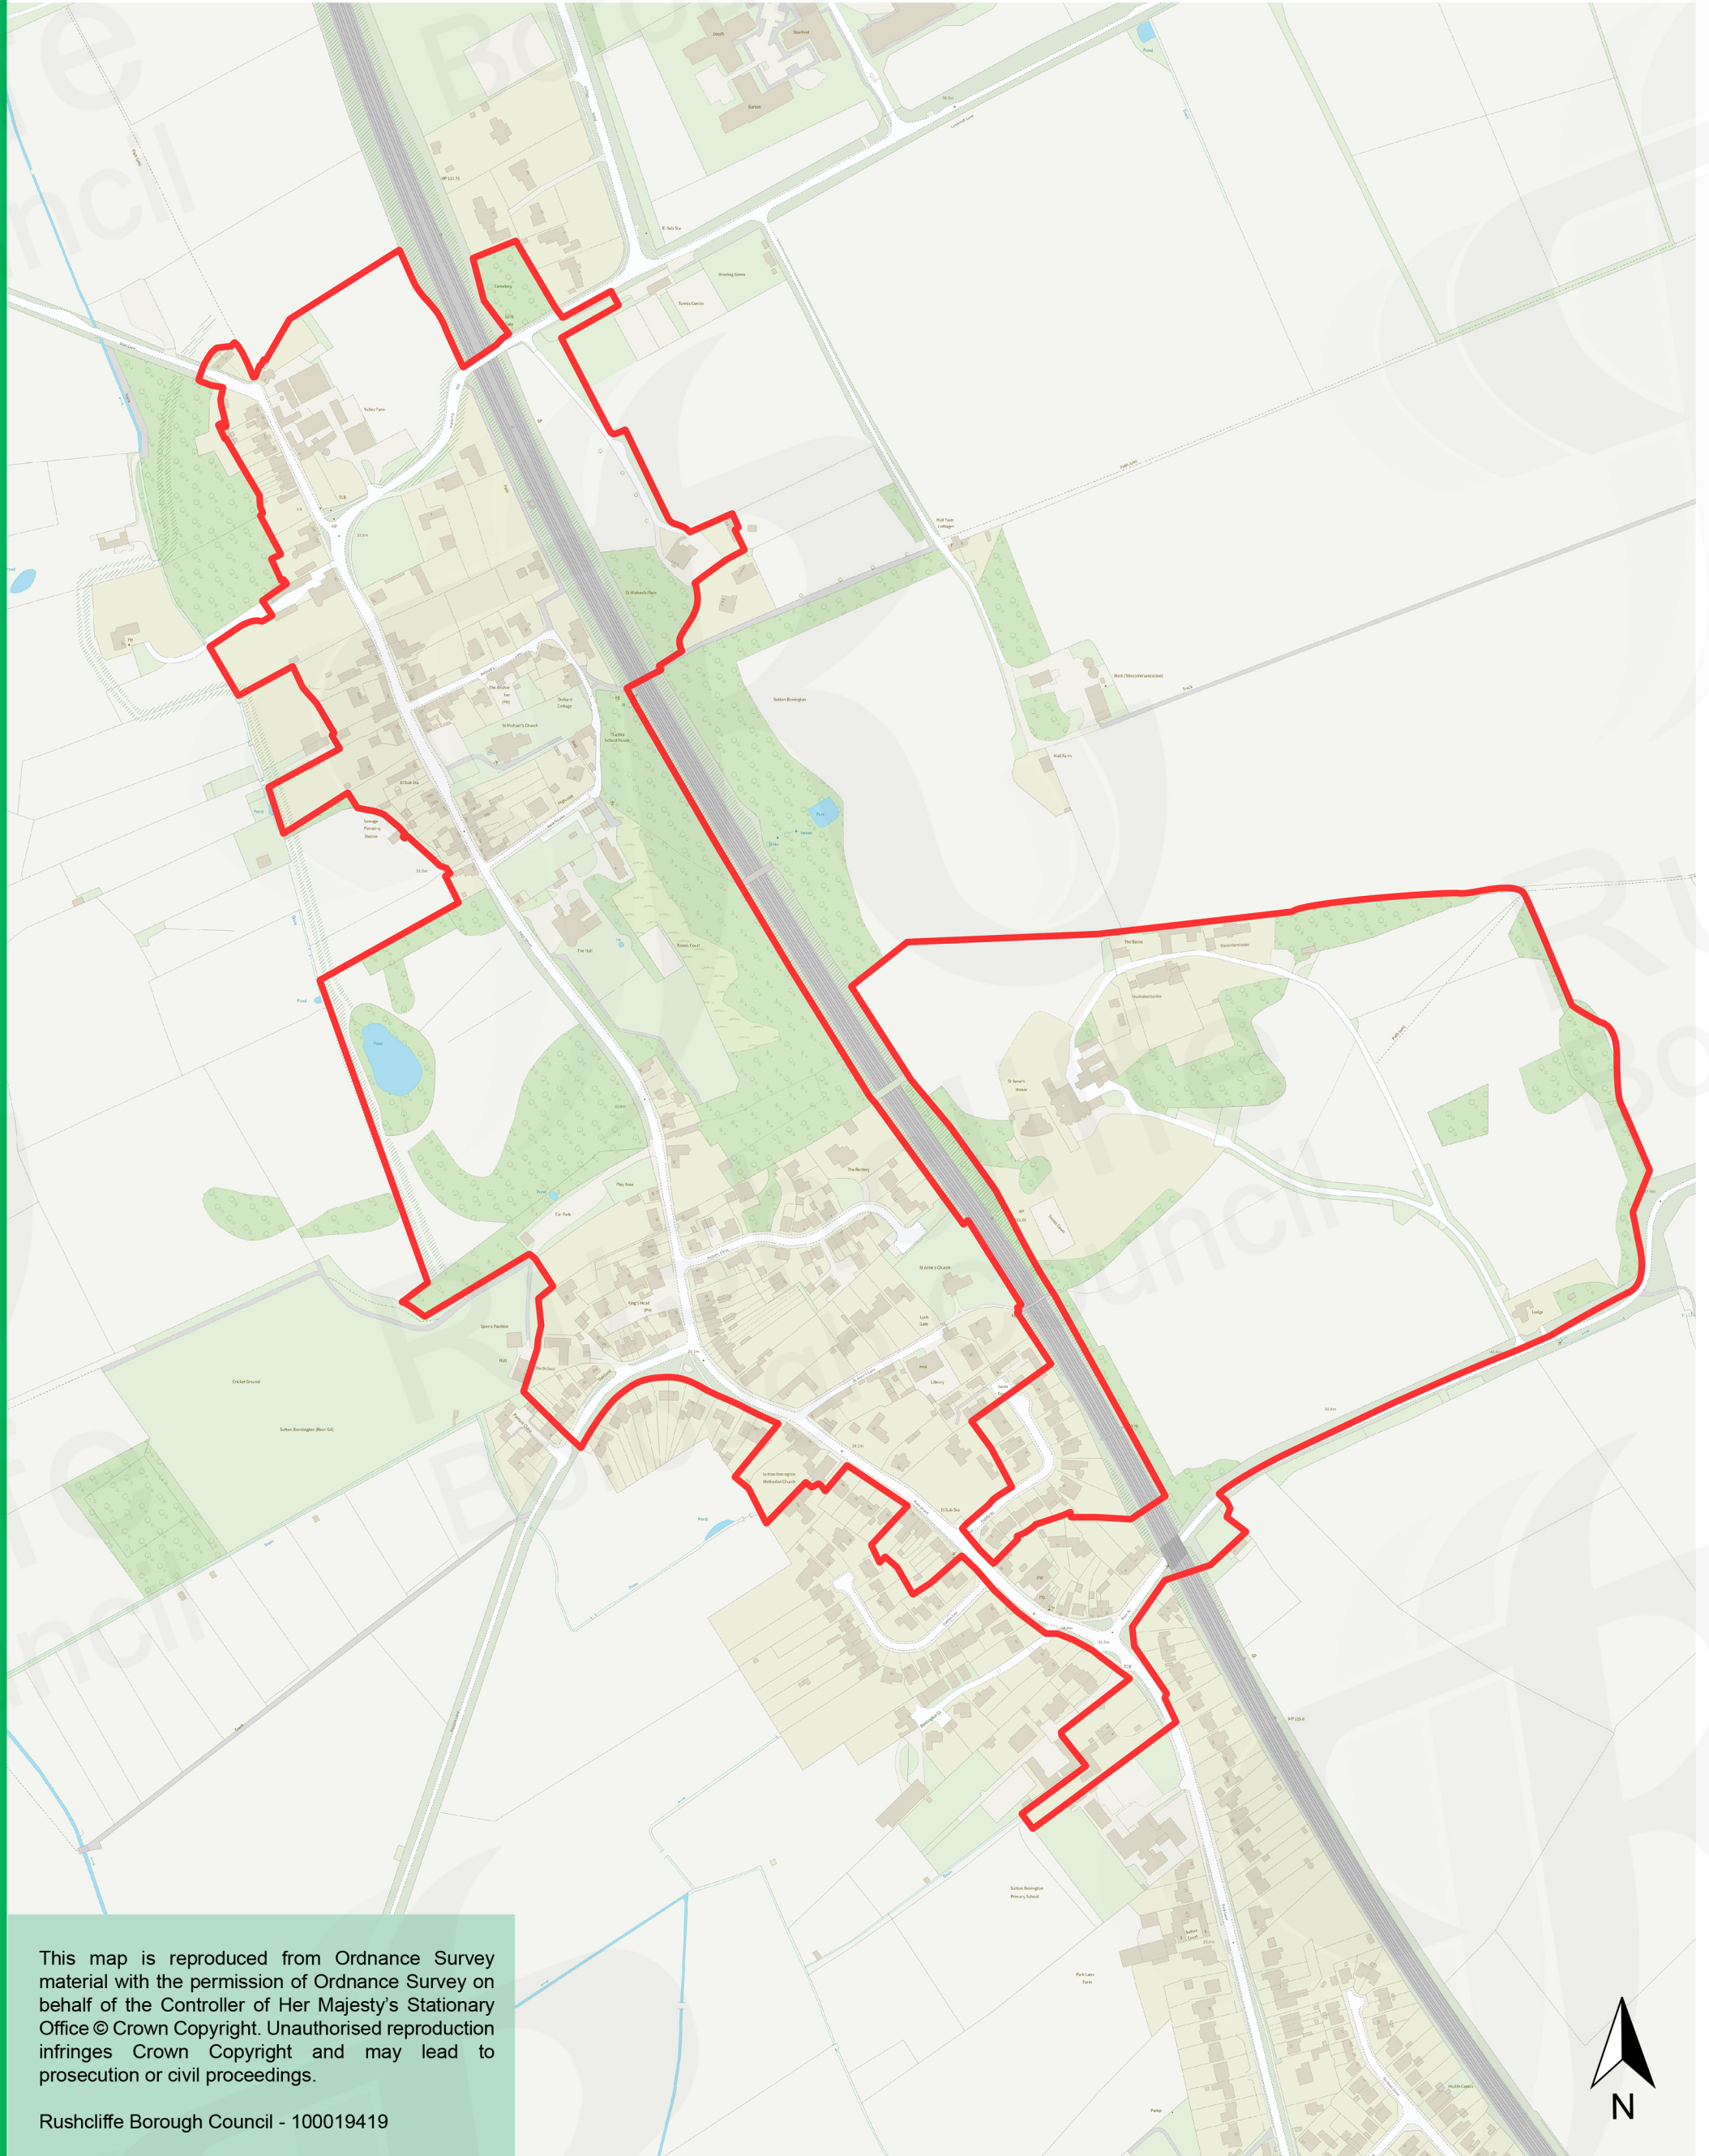

Rushcliffe  
Borough Council

# SUTTON BONNINGTON CONSERVATION AREA BOUNDARY

This map is reproduced from Ordnance Survey material with the permission of Ordnance Survey on behalf of the Controller of Her Majesty's Stationary Office © Crown Copyright. Unauthorised reproduction infringes Crown Copyright and may lead to prosecution or civil proceedings.