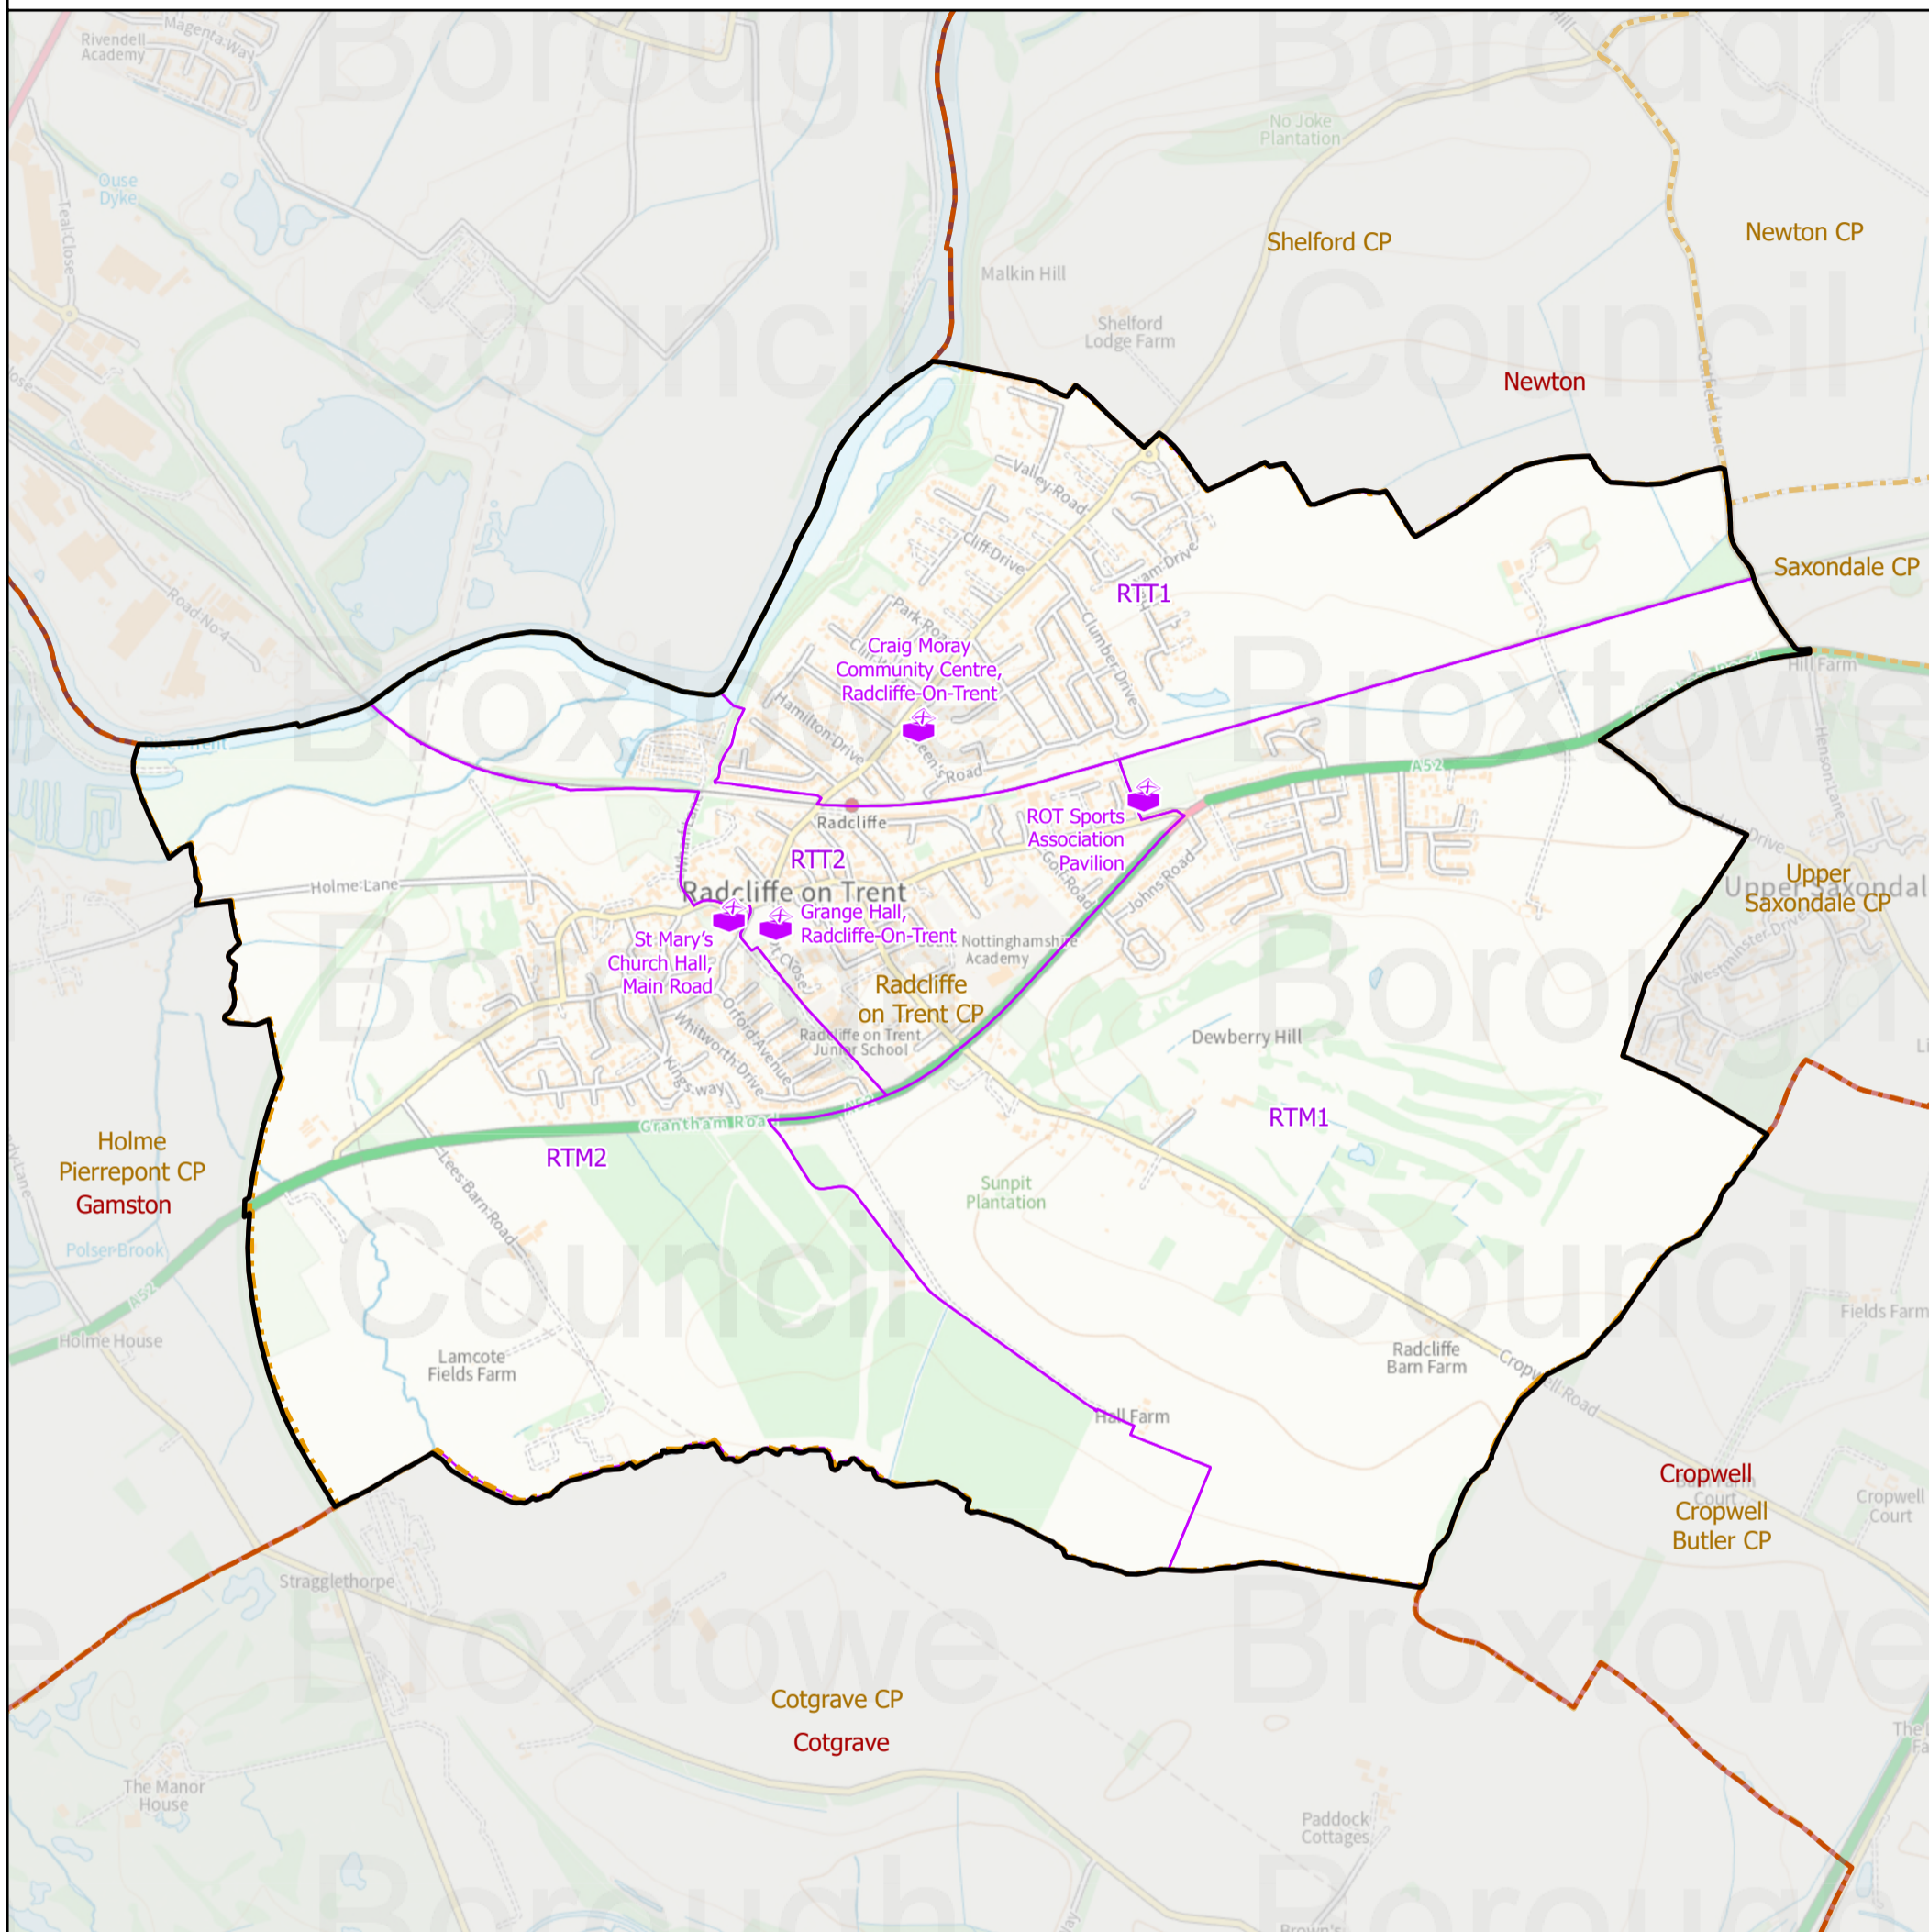

28 August 2024

Rushcliffe Borough Council - Radcliffe on Trent Ward

Polling District and Place

Rushcliffe
Borough Council

Polling Places: Radcliffe on Trent

-  RTM1 | ROT Sports Association Pavilion
-  RTM2 | St Mary's Church Hall, Main Road
-  RTT1 | Craig Moray Community Centre, Radcliffe-On-Trent
-  RTT2 | Grange Hall, Radcliffe-On-Trent

Not To Scale