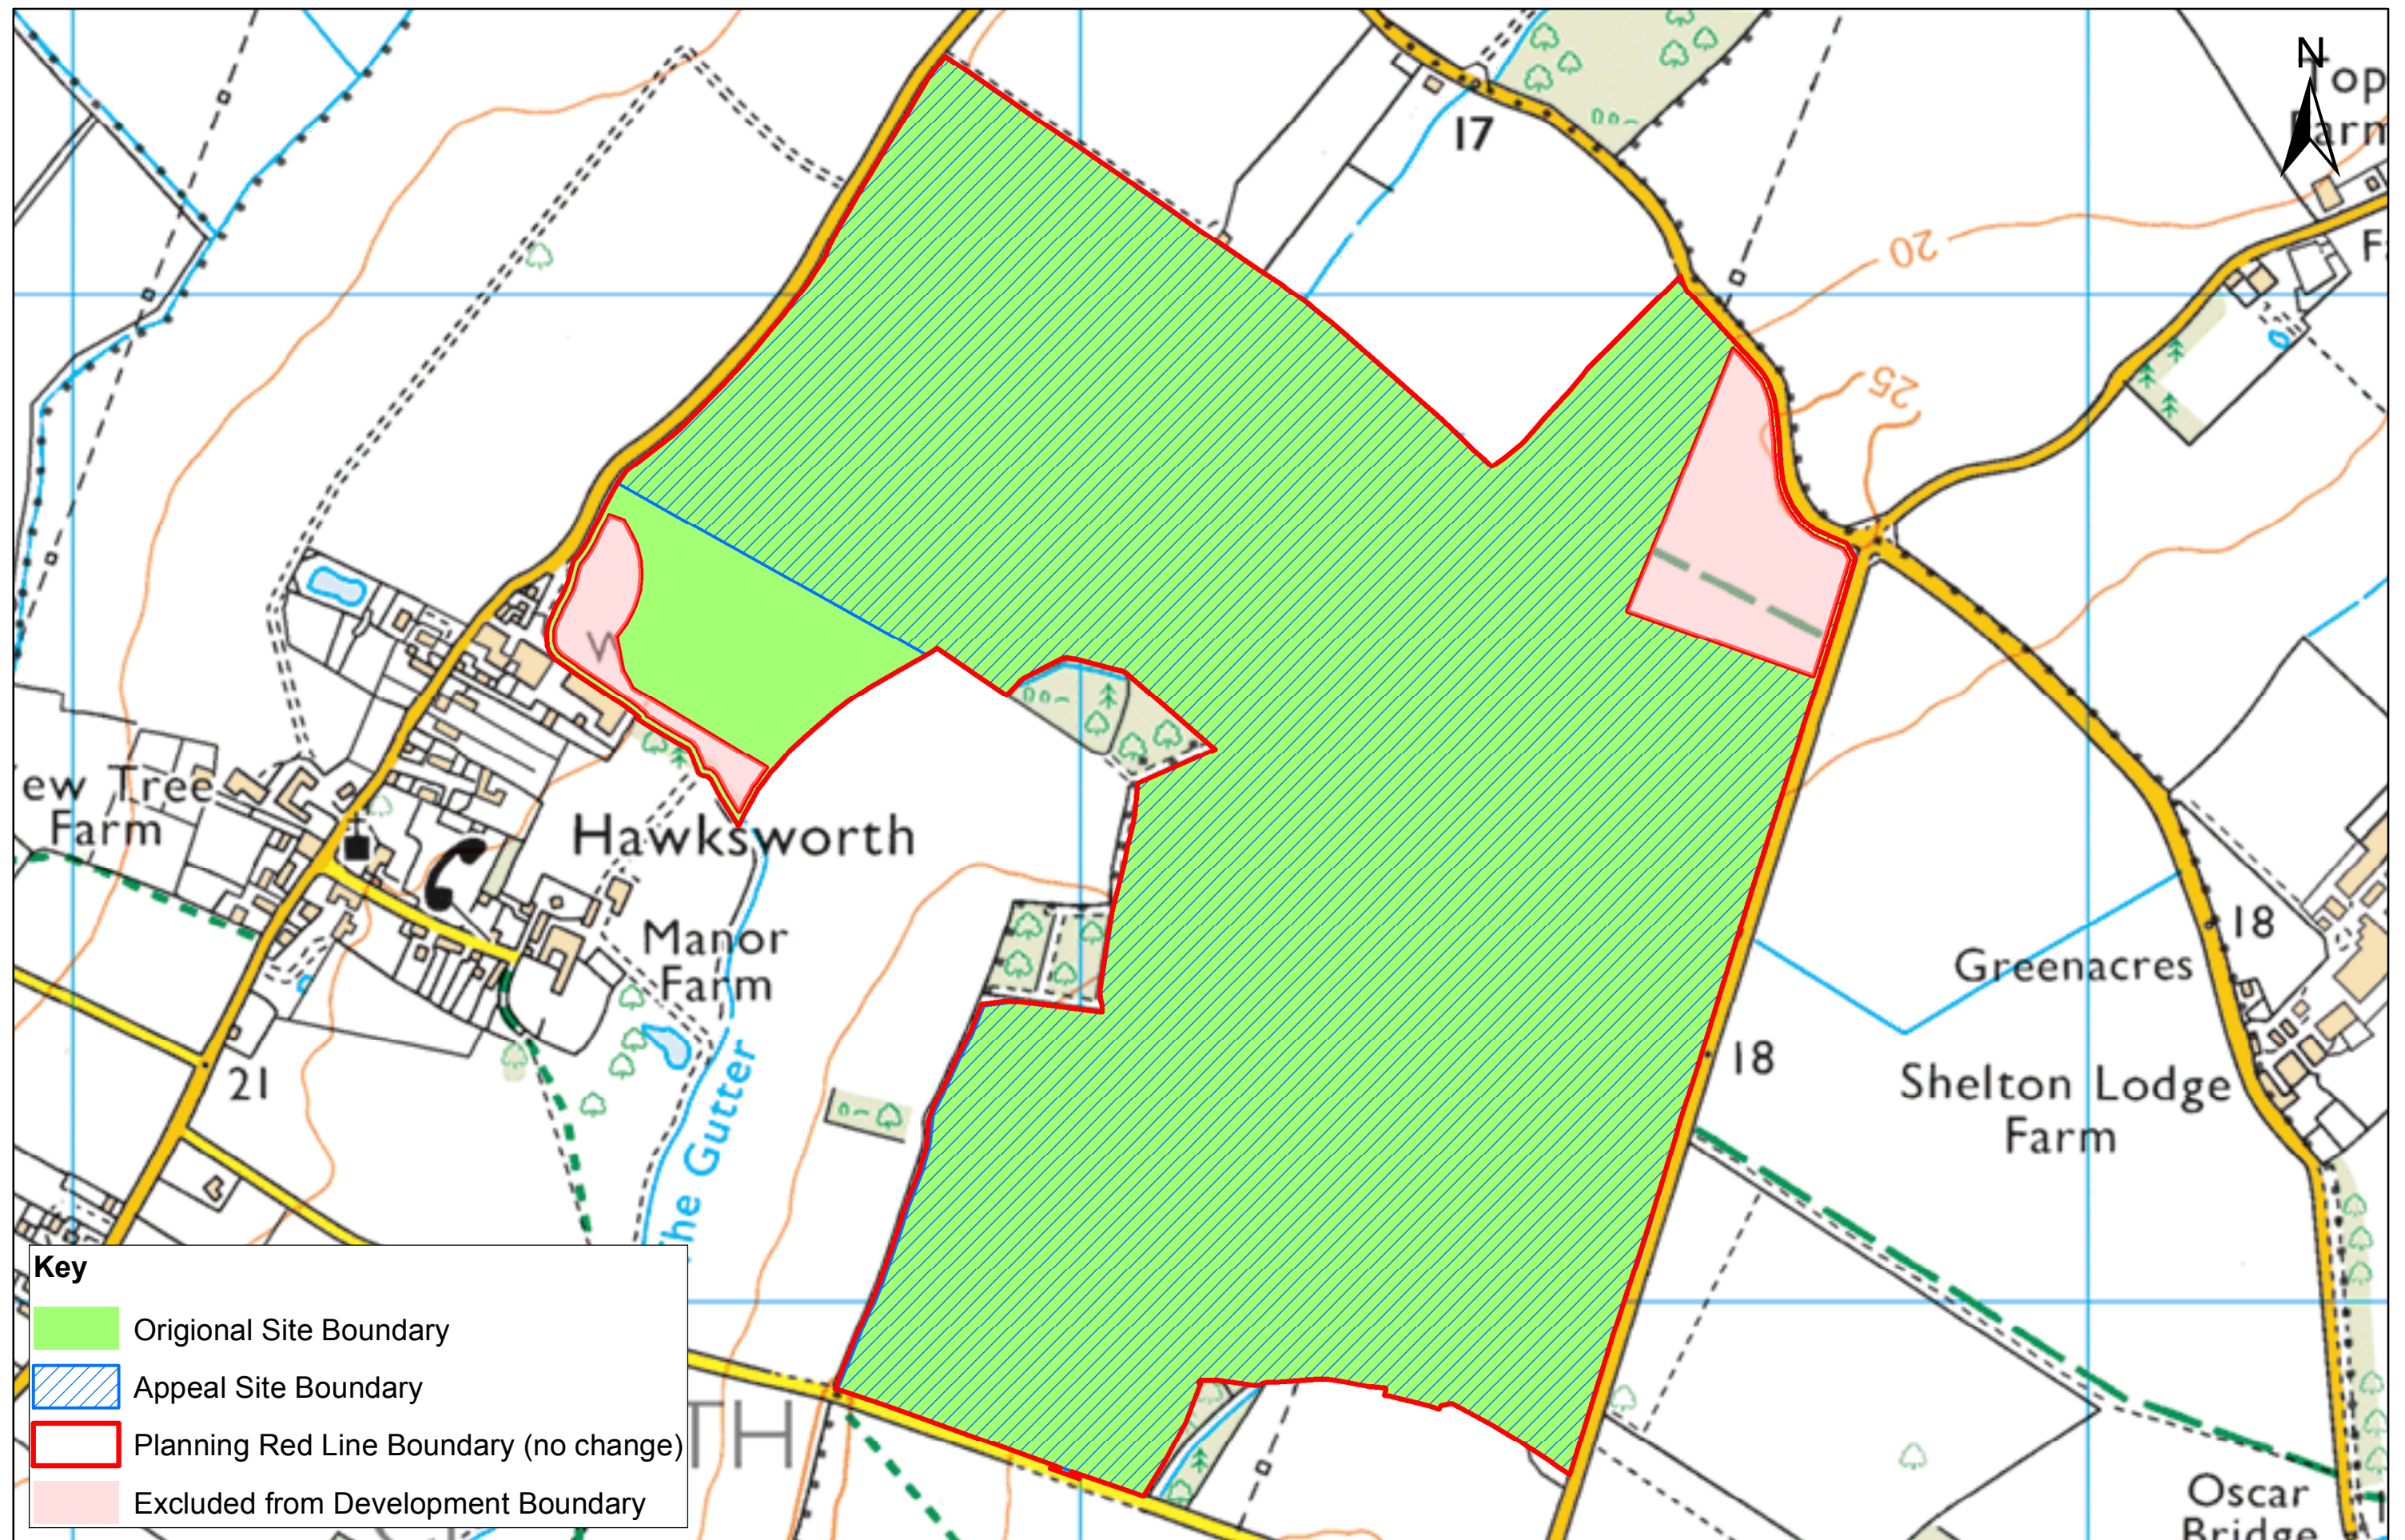

Longhedge Solar Farm Updated Site Plan

Key

- Original Site Boundary
- Appeal Site Boundary
- Planning Red Line Boundary (no change)
- Excluded from Development Boundary