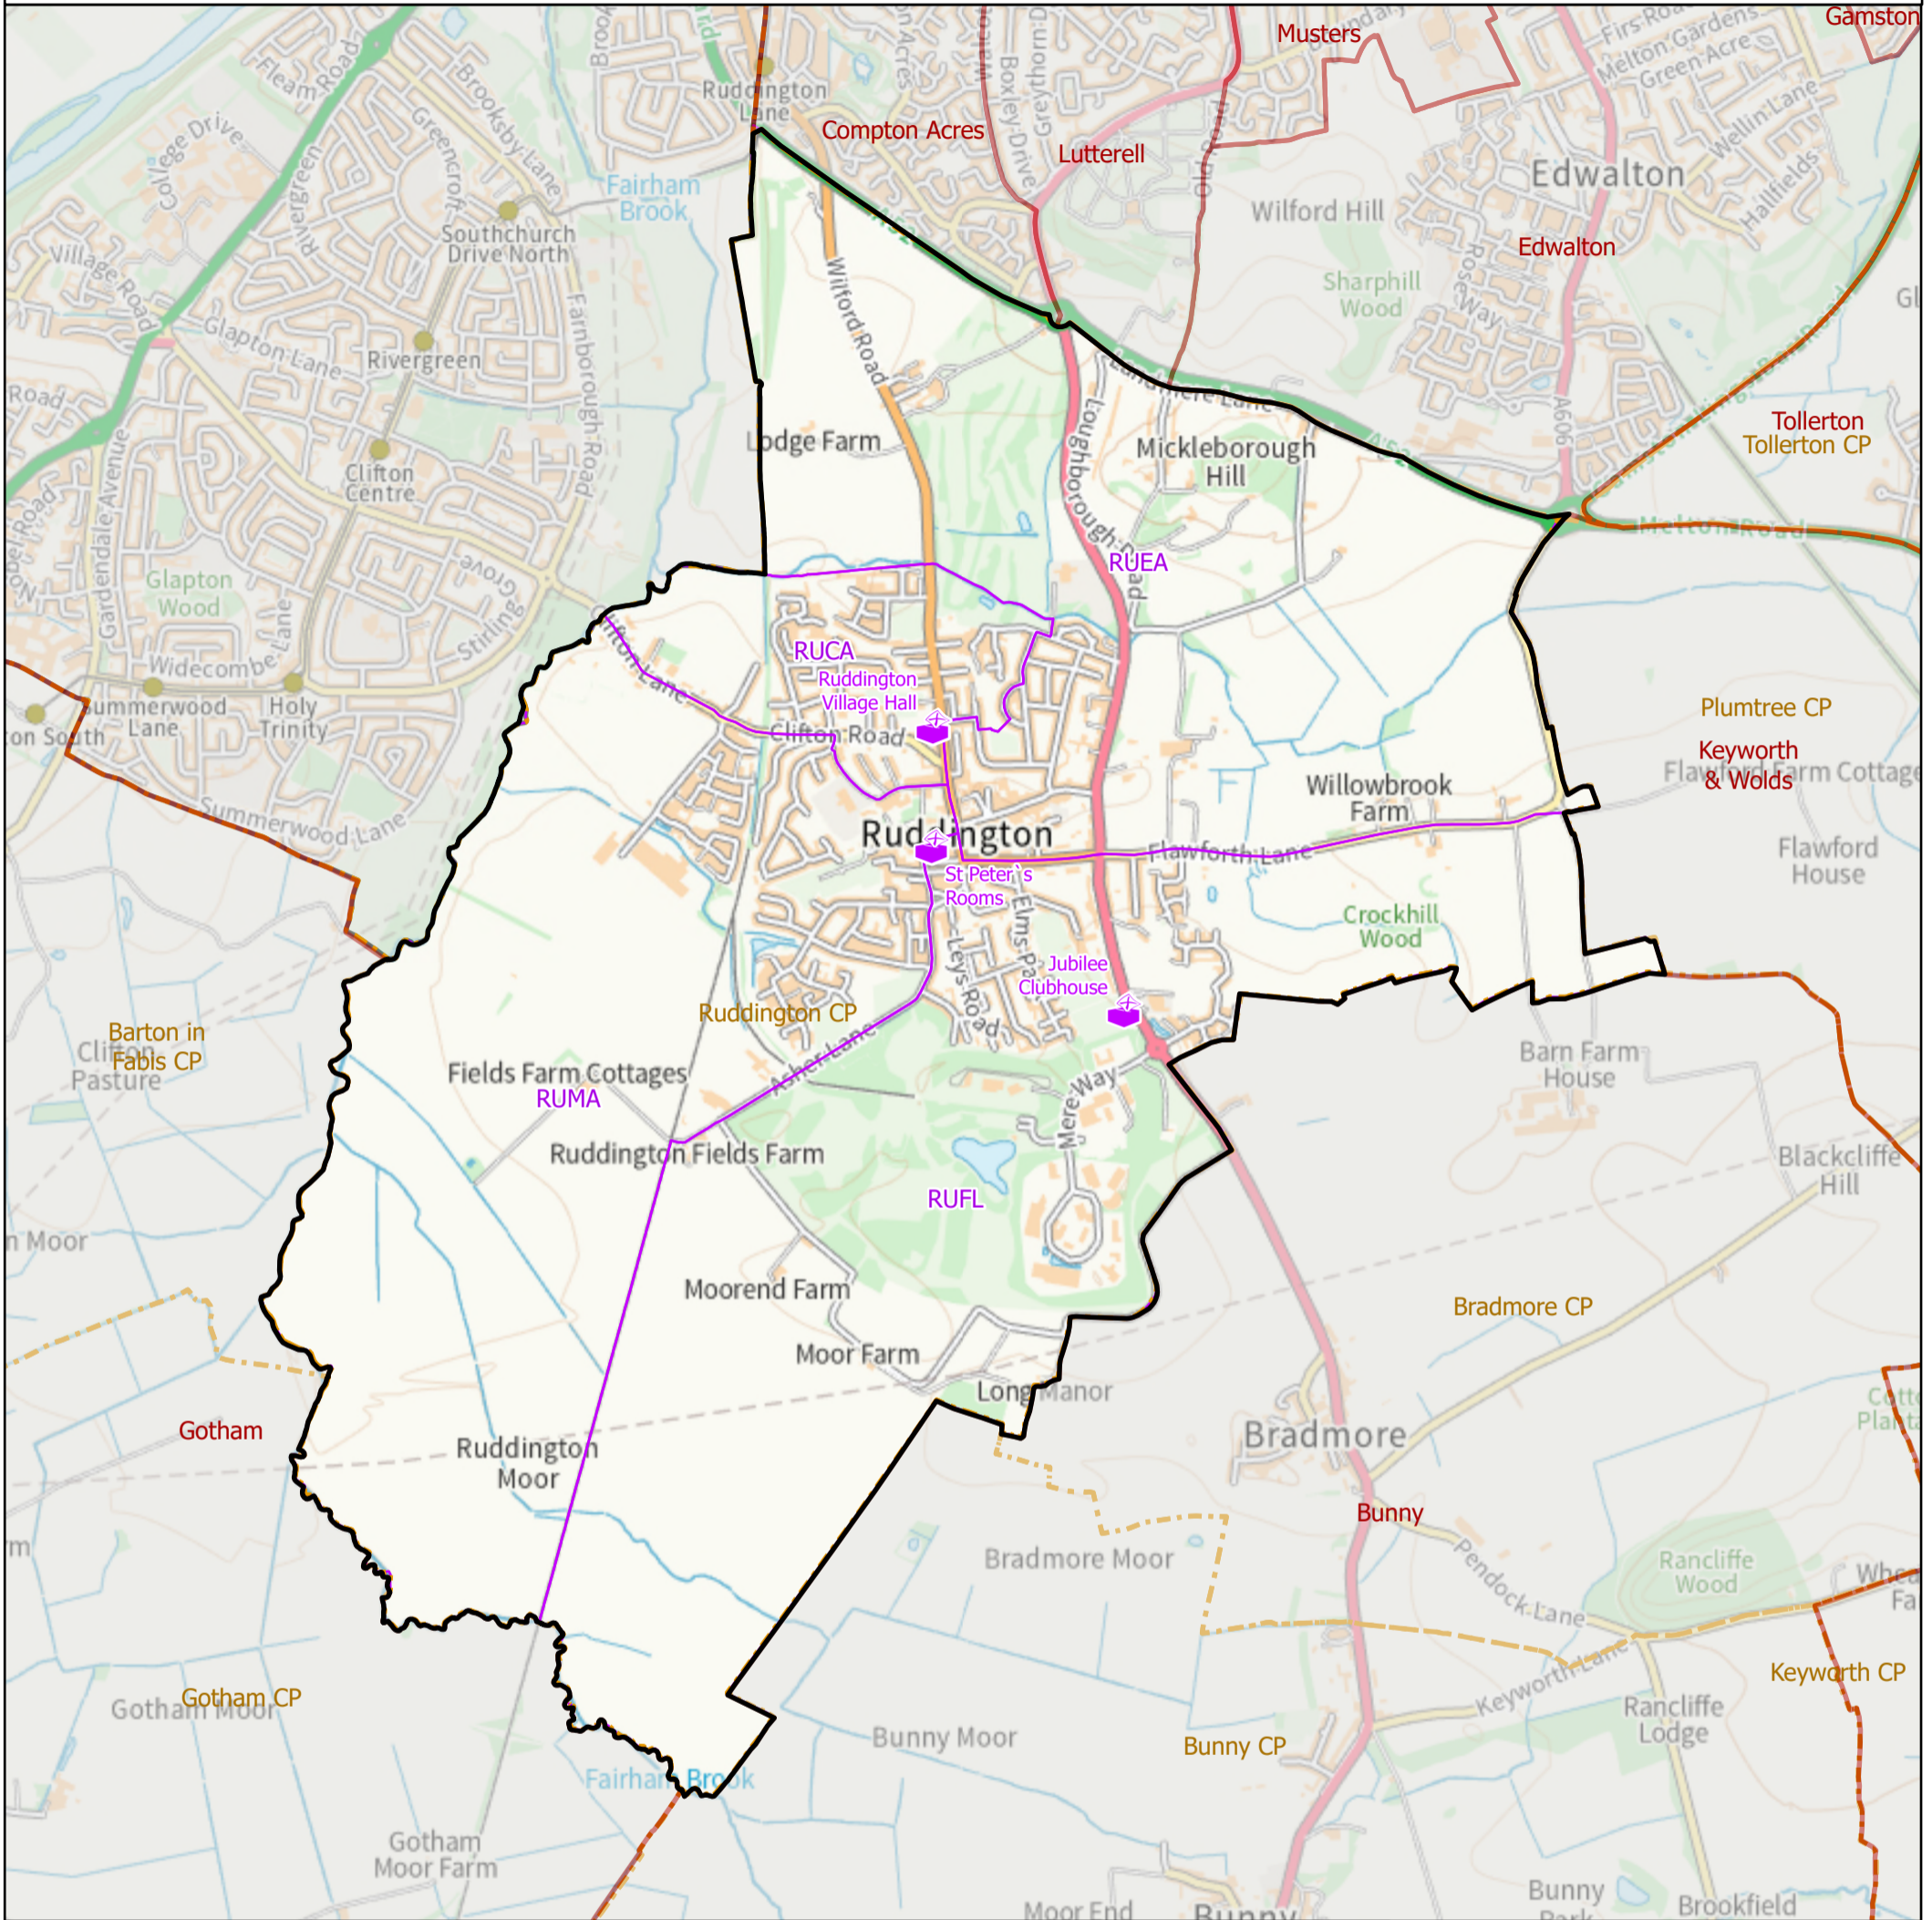

09 September 2024

# Rushcliffe Borough Council - Ruddington Ward

Polling District and Place

Rushcliffe  
Borough Council

Polling Places: **Ruddington**

-  RUCA, RUEA | Riddington Village Hall
-  RUFL | Jubilee Clubhouse
-  RUMA | St Peter's Rooms

Not To Scale

© Crown Copyright and database right 2024. Ordnance Survey 100019419  
You are not permitted to copy, sub-license, distribute or sell any of this data to third parties in any form.