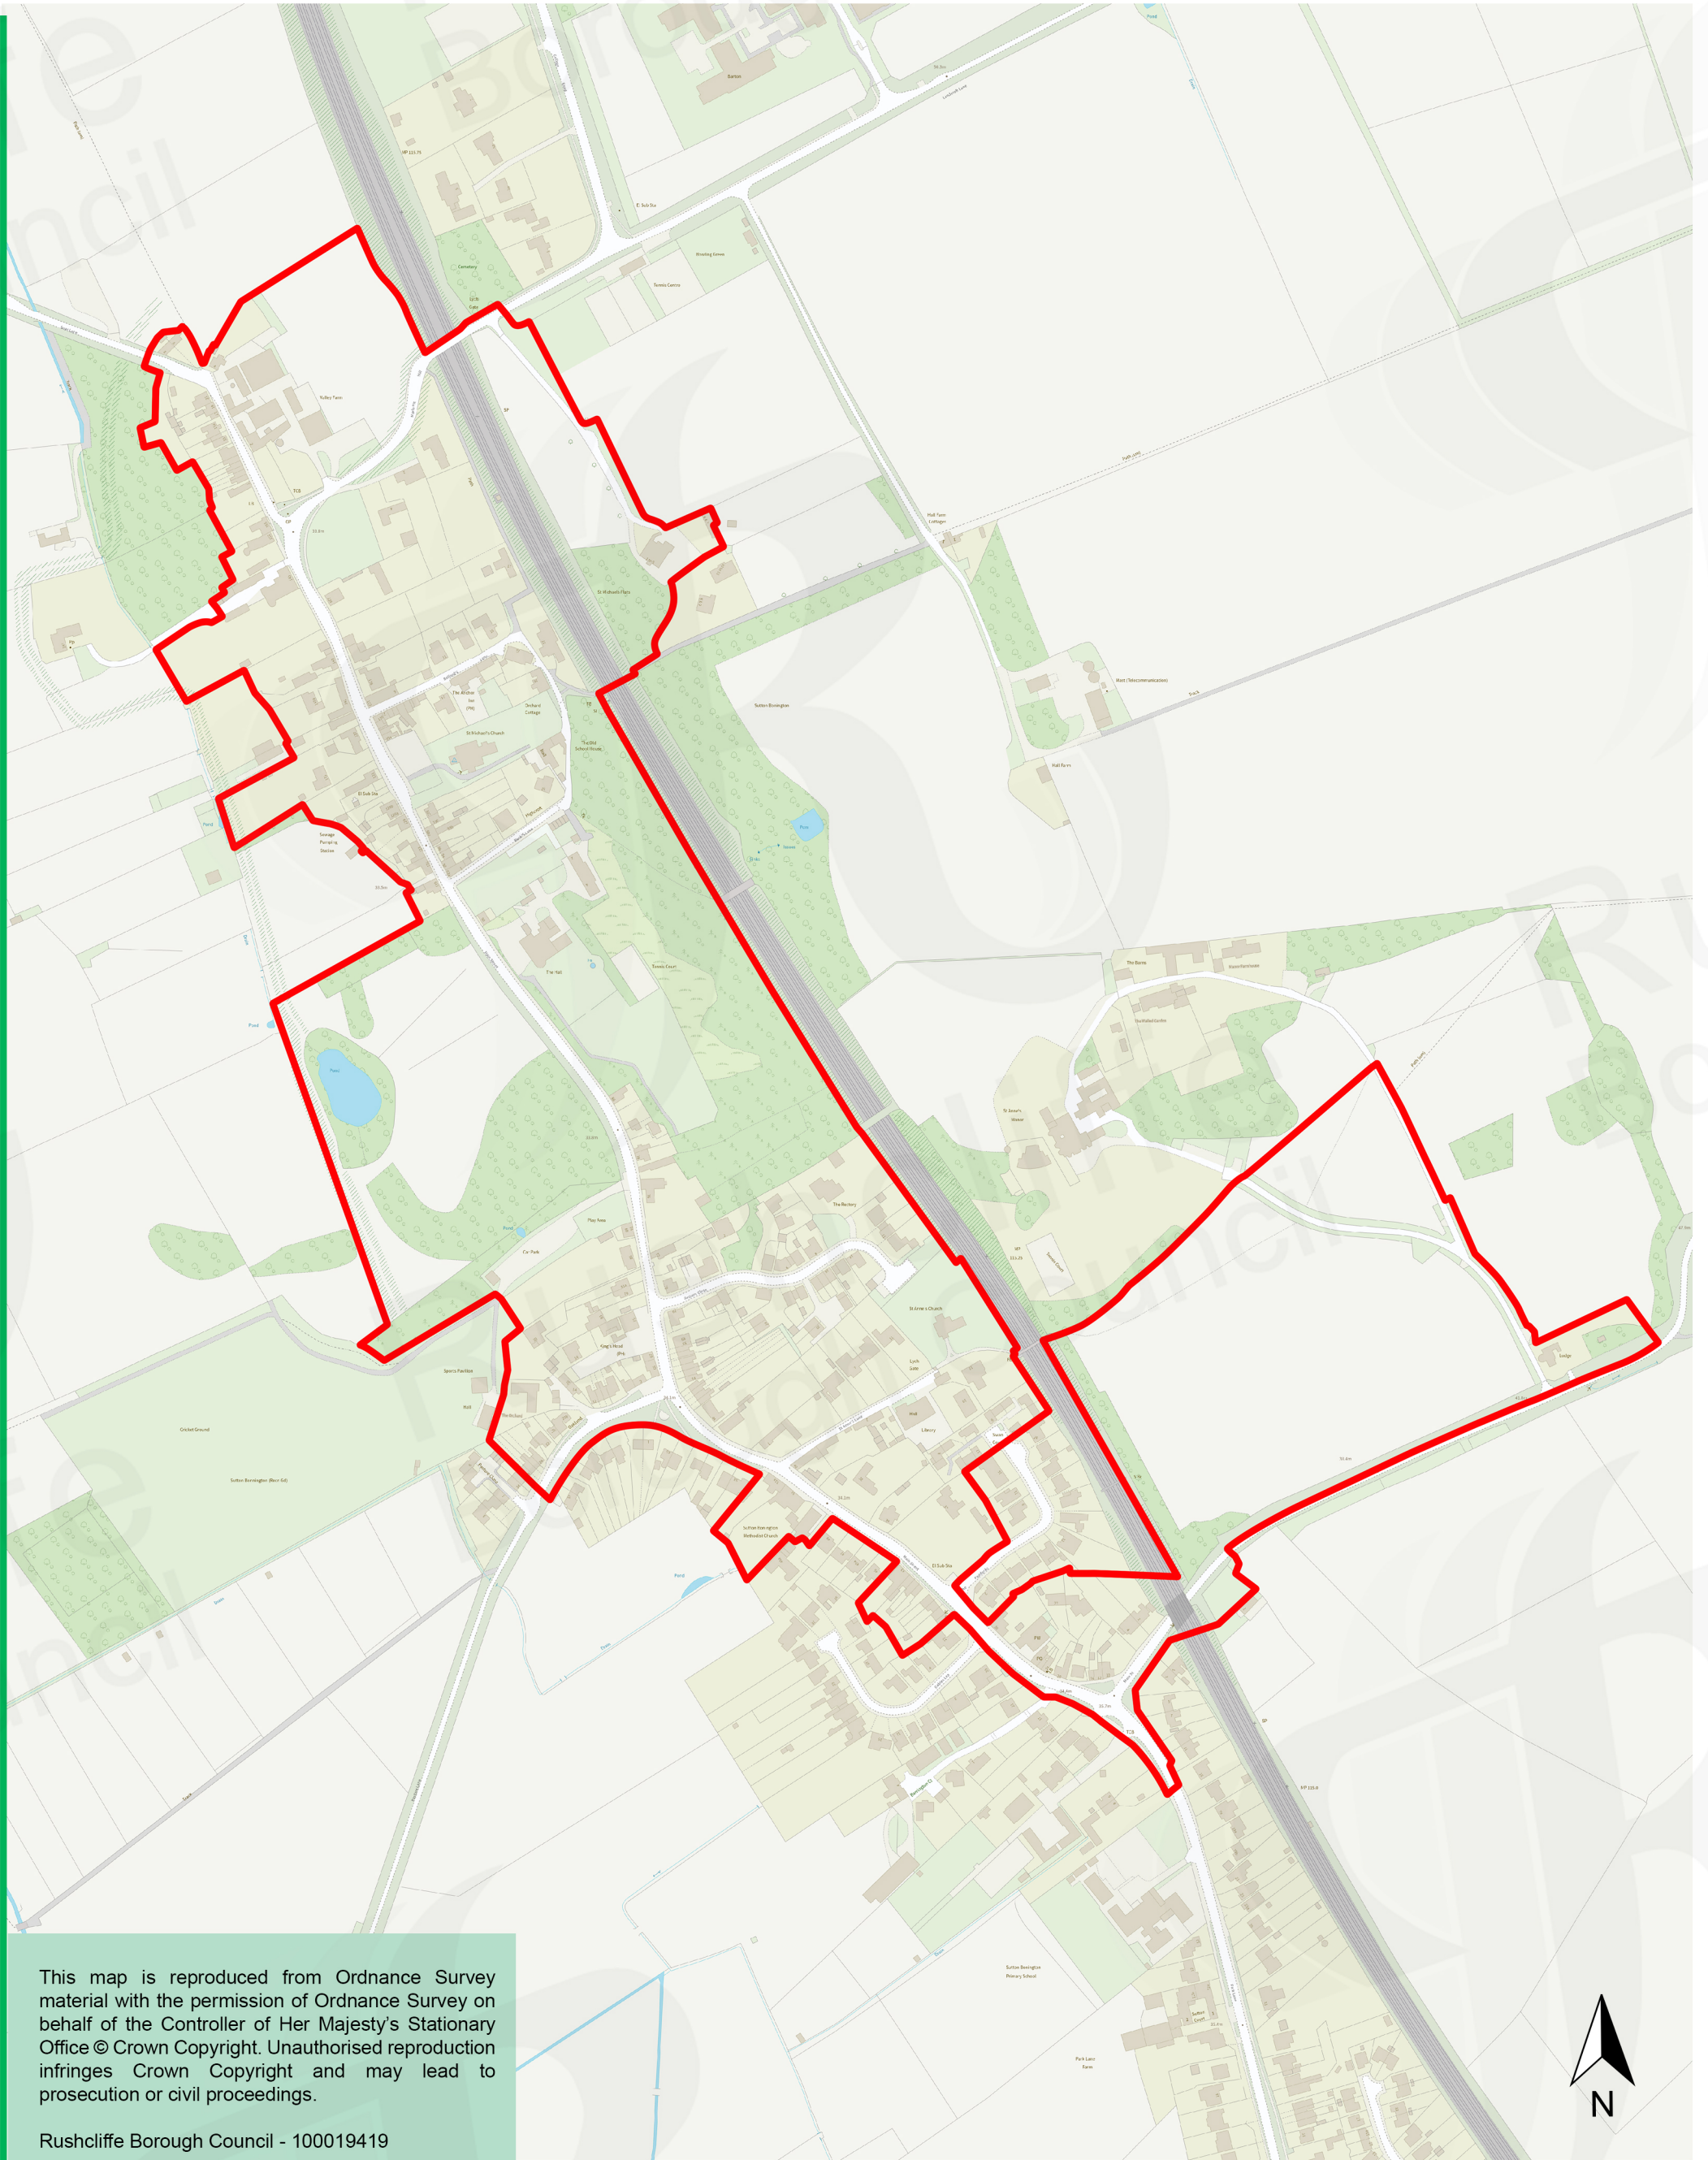

Rushcliffe
Borough Council

SUTTON BONINGTON CONSERVATION AREA BOUNDARY

This map is reproduced from Ordnance Survey material with the permission of Ordnance Survey on behalf of the Controller of Her Majesty's Stationary Office © Crown Copyright. Unauthorised reproduction infringes Crown Copyright and may lead to prosecution or civil proceedings.